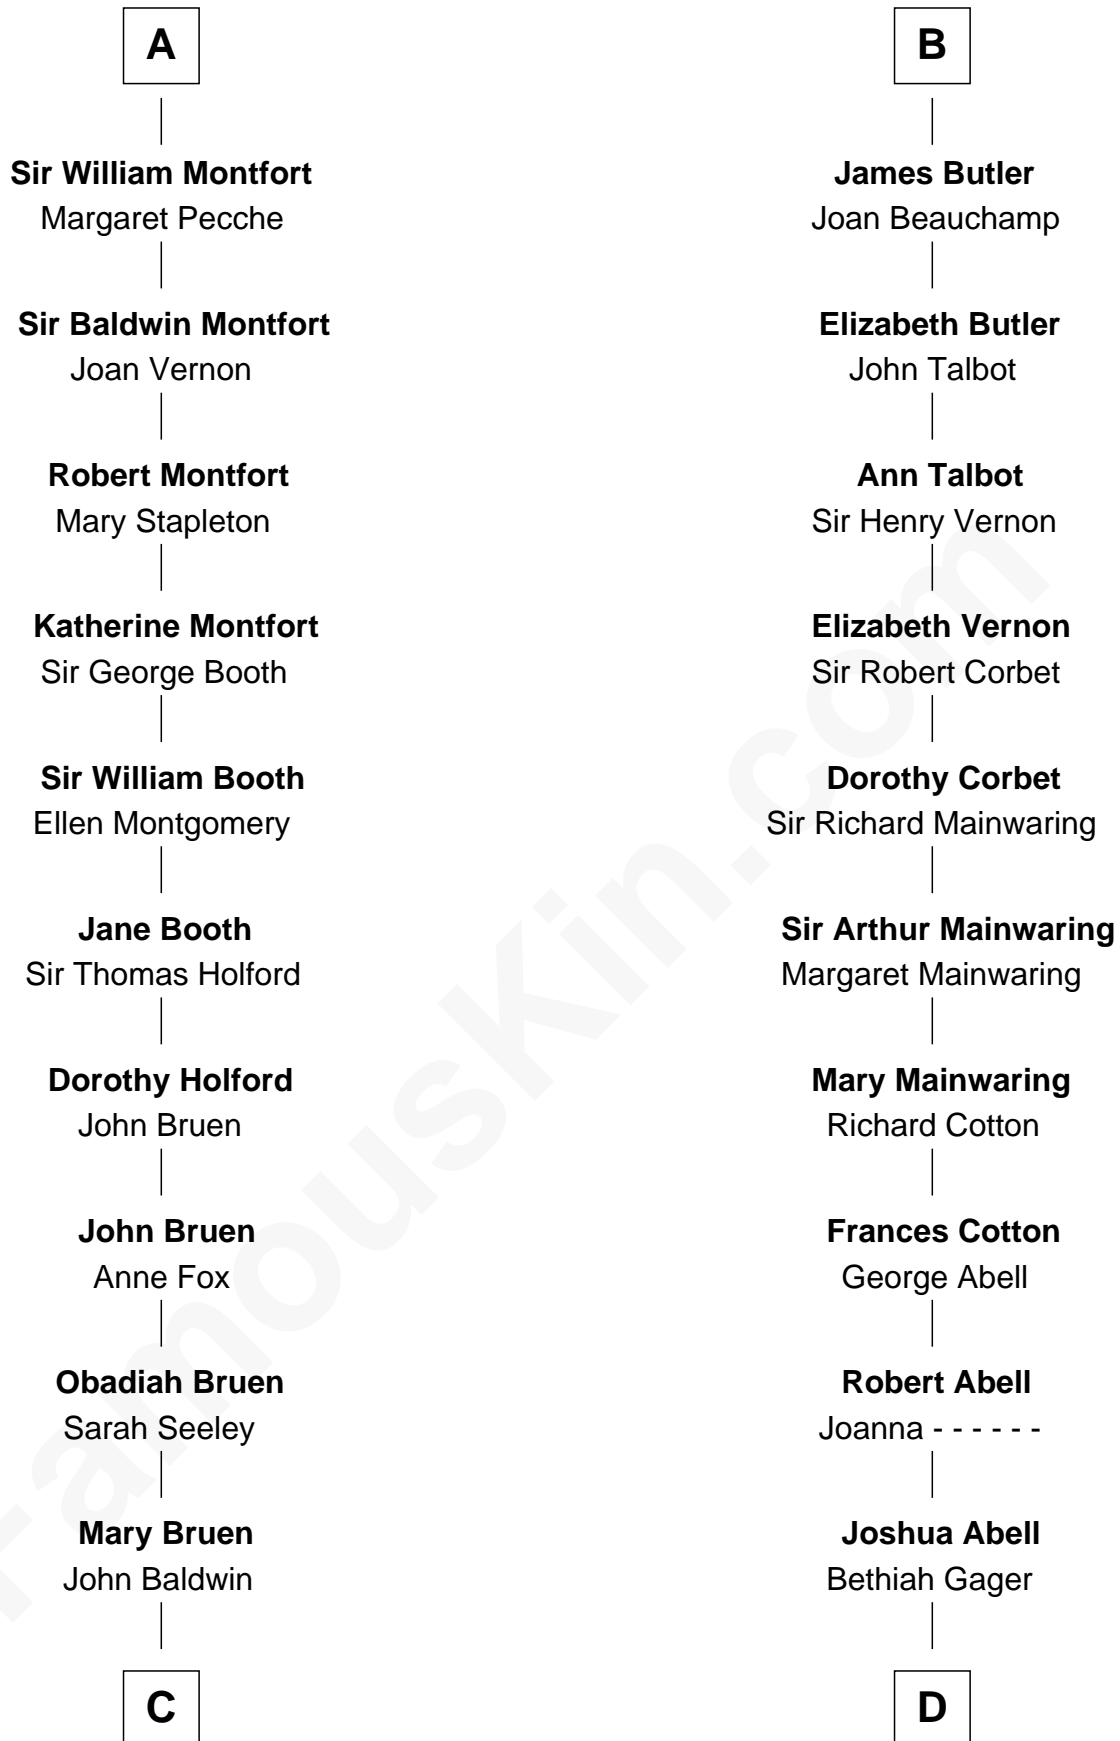

# FamousKin.com Relationship Chart of

**Abraham Baldwin**

*Signer of the U.S. Constitution*

20th cousin 1 time removed of

**C. W. Post**

*Founder of Post Cereals*

**Richard de Clare**  
Amice of Gloucester

**C**

**Abigail Baldwin**

Samuel Baldwin

**Timothy Baldwin**

Bathsheba Stone

**Michael Baldwin**

Lucy Dudley

**Abraham Baldwin**

*Signer of the U.S. Constitution*

**D**

**Elizabeth Abell**

John Lathrop

**Azel Lathrop**

Elizabeth Hyde

**Erastus Lathrop**

Sarah Bailey

**Caroline Cushman Lathrop**