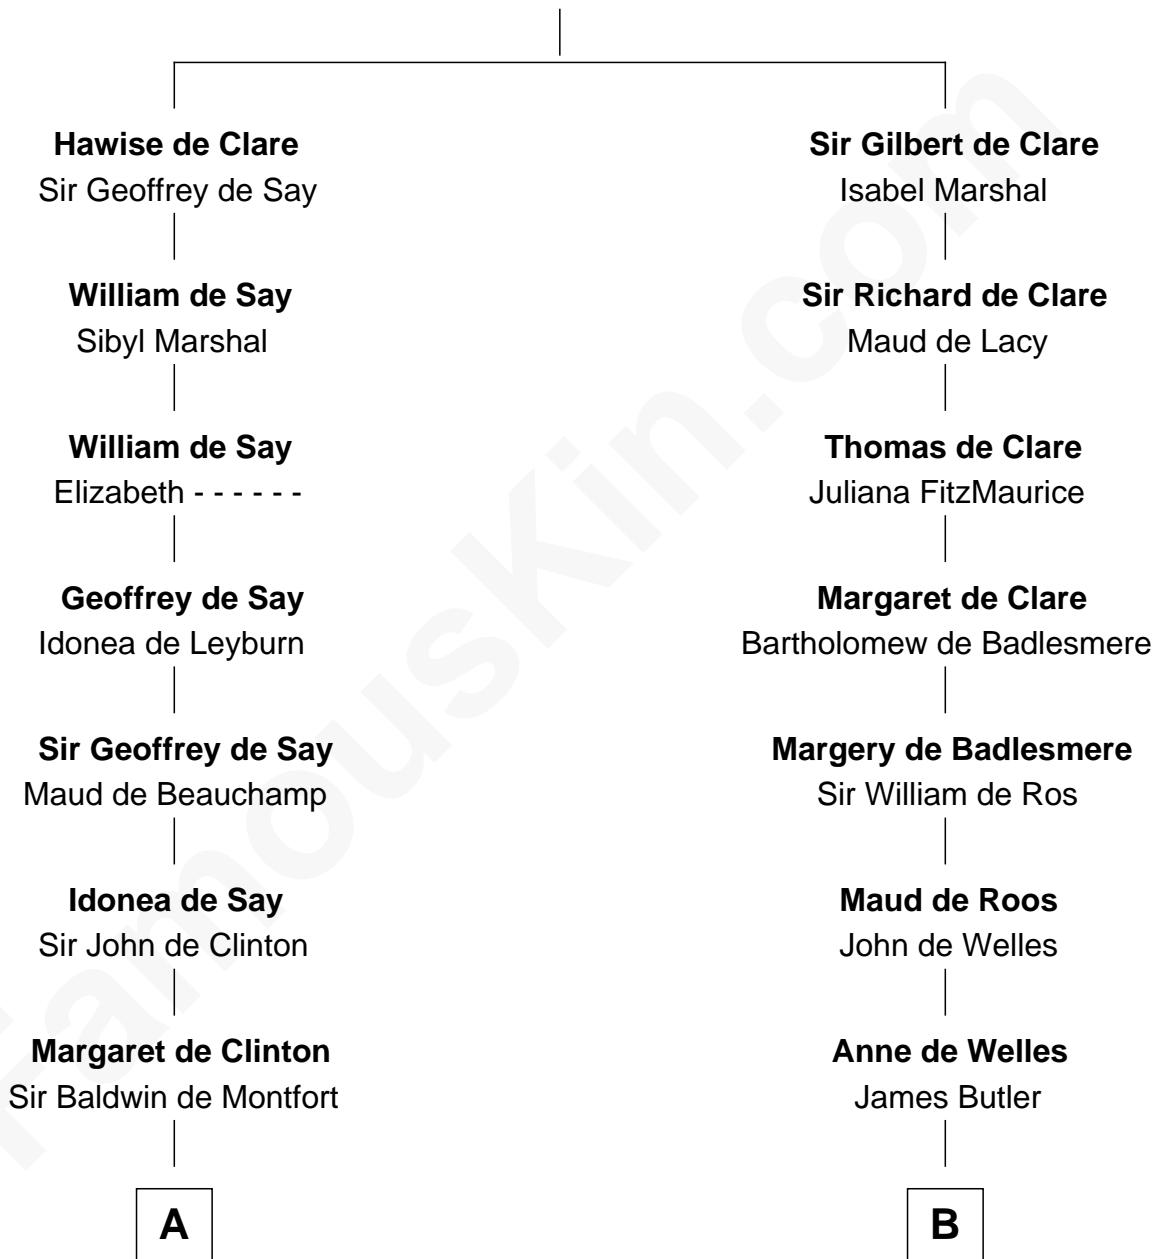

# FamousKin.com Relationship Chart of

**Abraham Baldwin**

*Signer of the U.S. Constitution*

20th cousin 1 time removed of

**C. W. Post**

*Founder of Post Cereals*

**Richard de Clare**  
Amice of Gloucester

**C**

**Abigail Baldwin**

Samuel Baldwin

**Timothy Baldwin**

Bathsheba Stone

**Michael Baldwin**

Lucy Dudley

**Abraham Baldwin**

*Signer of the U.S. Constitution*

**D**

**Elizabeth Abell**

John Lathrop

**Azel Lathrop**

Elizabeth Hyde

**Erastus Lathrop**

Sarah Bailey

**Caroline Cushman Lathrop**