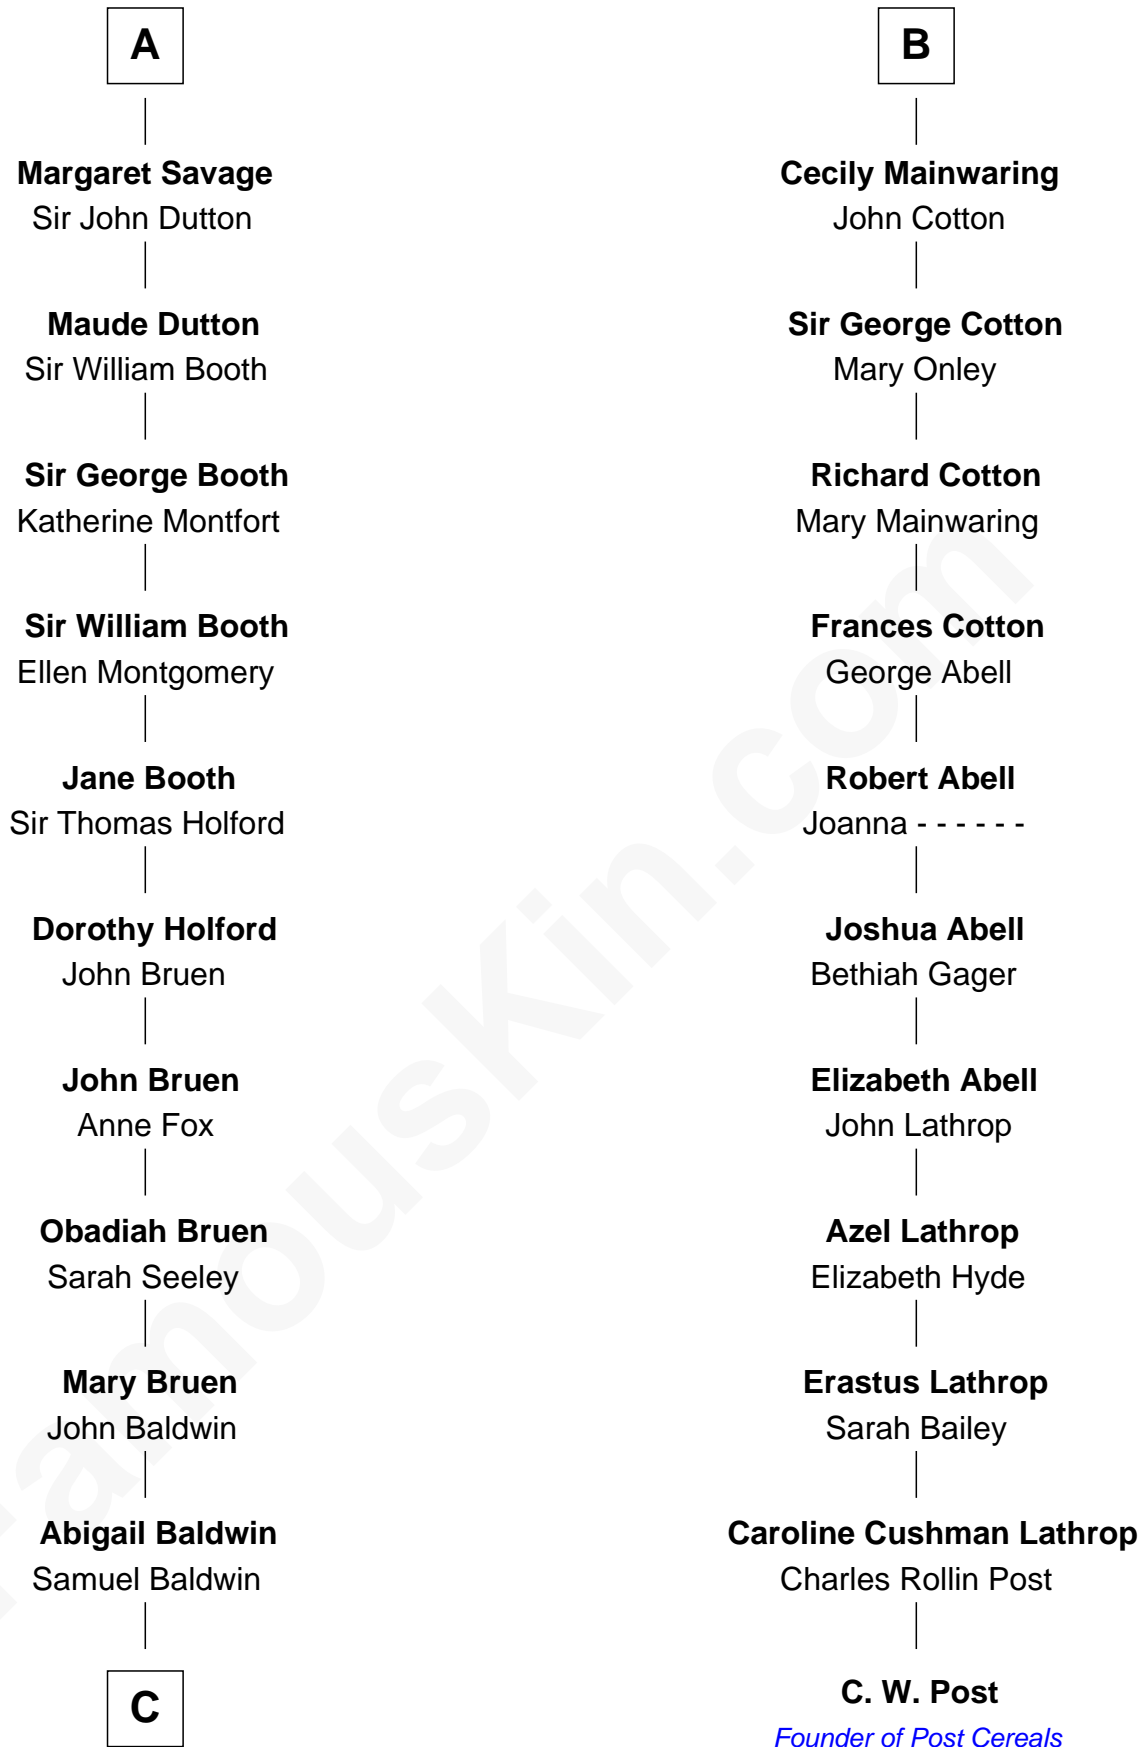

# FamousKin.com Relationship Chart of

**Abraham Baldwin**

*Signer of the U.S. Constitution*

17th cousin 2 times removed of

**C. W. Post**

*Founder of Post Cereals*

**C**

—  
**Timothy Baldwin**  
Bathsheba Stone

—  
**Michael Baldwin**  
Lucy Dudley

—  
**Abraham Baldwin**  
*Signer of the U.S. Constitution*

FamousKin.com