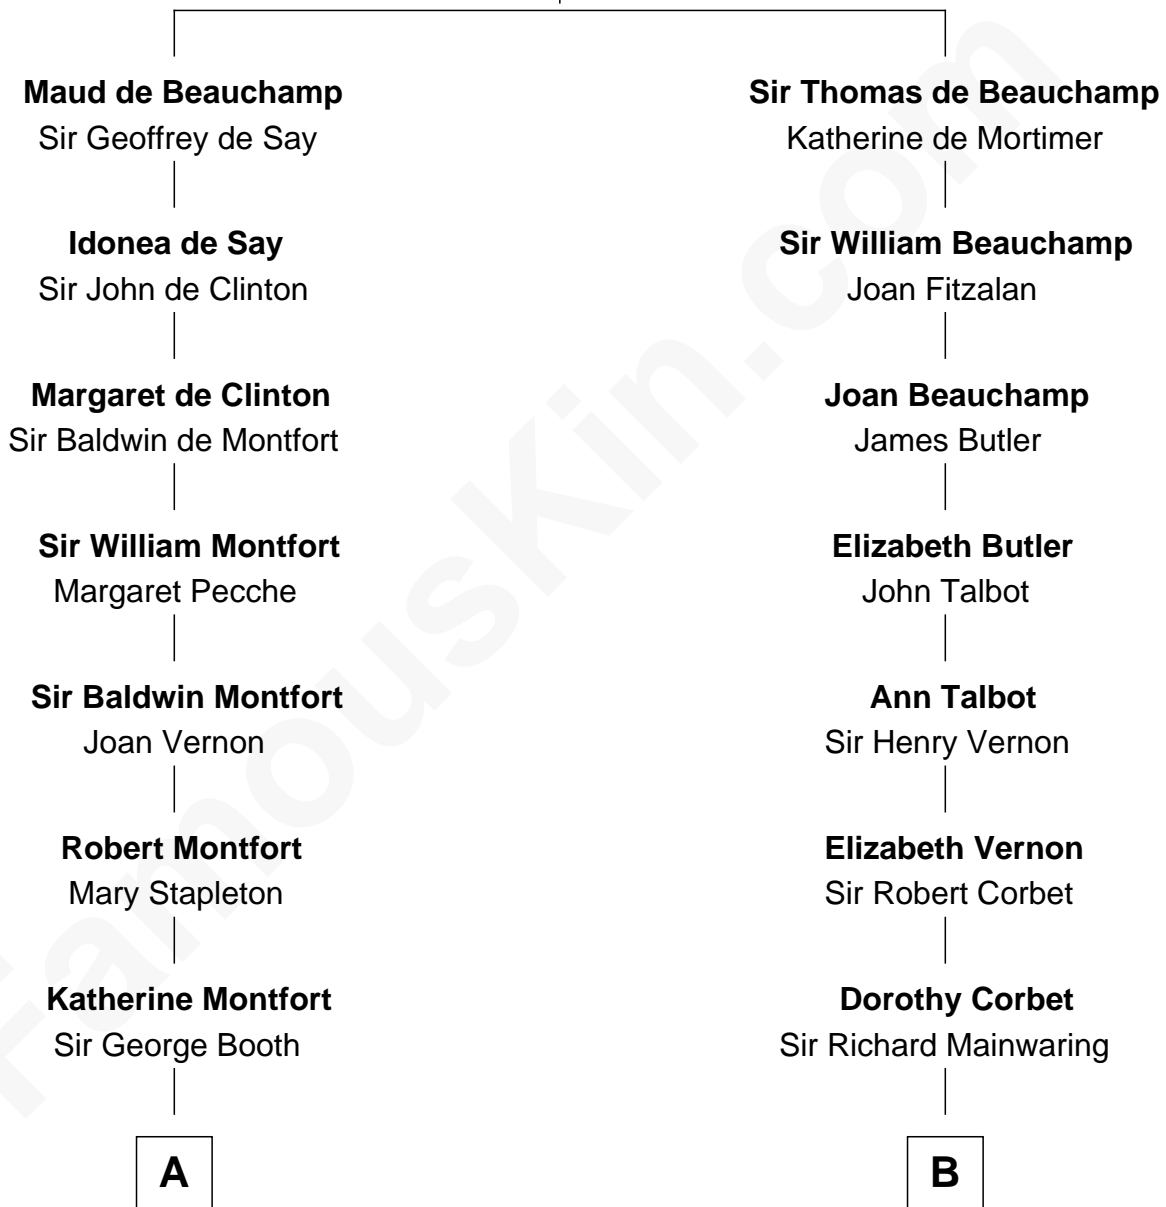

# FamousKin.com Relationship Chart of

**Abraham Baldwin**

*Signer of the U.S. Constitution*

16th cousin of

**C. W. Post**

*Founder of Post Cereals*

**Guy de Beauchamp**

Alice de Toeni

**A**

**Sir William Booth**  
Ellen Montgomery

**Jane Booth**  
Sir Thomas Holford

**Dorothy Holford**  
John Bruen

**John Bruen**  
Anne Fox

**Obadiah Bruen**  
Sarah Seeley

**Mary Bruen**  
John Baldwin

**Abigail Baldwin**  
Samuel Baldwin

**Timothy Baldwin**  
Bathsheba Stone

**Michael Baldwin**  
Lucy Dudley

**Abraham Baldwin**  
*Signer of the U.S. Constitution*

**B**

**Sir Arthur Mainwaring**  
Margaret Mainwaring

**Mary Mainwaring**  
Richard Cotton