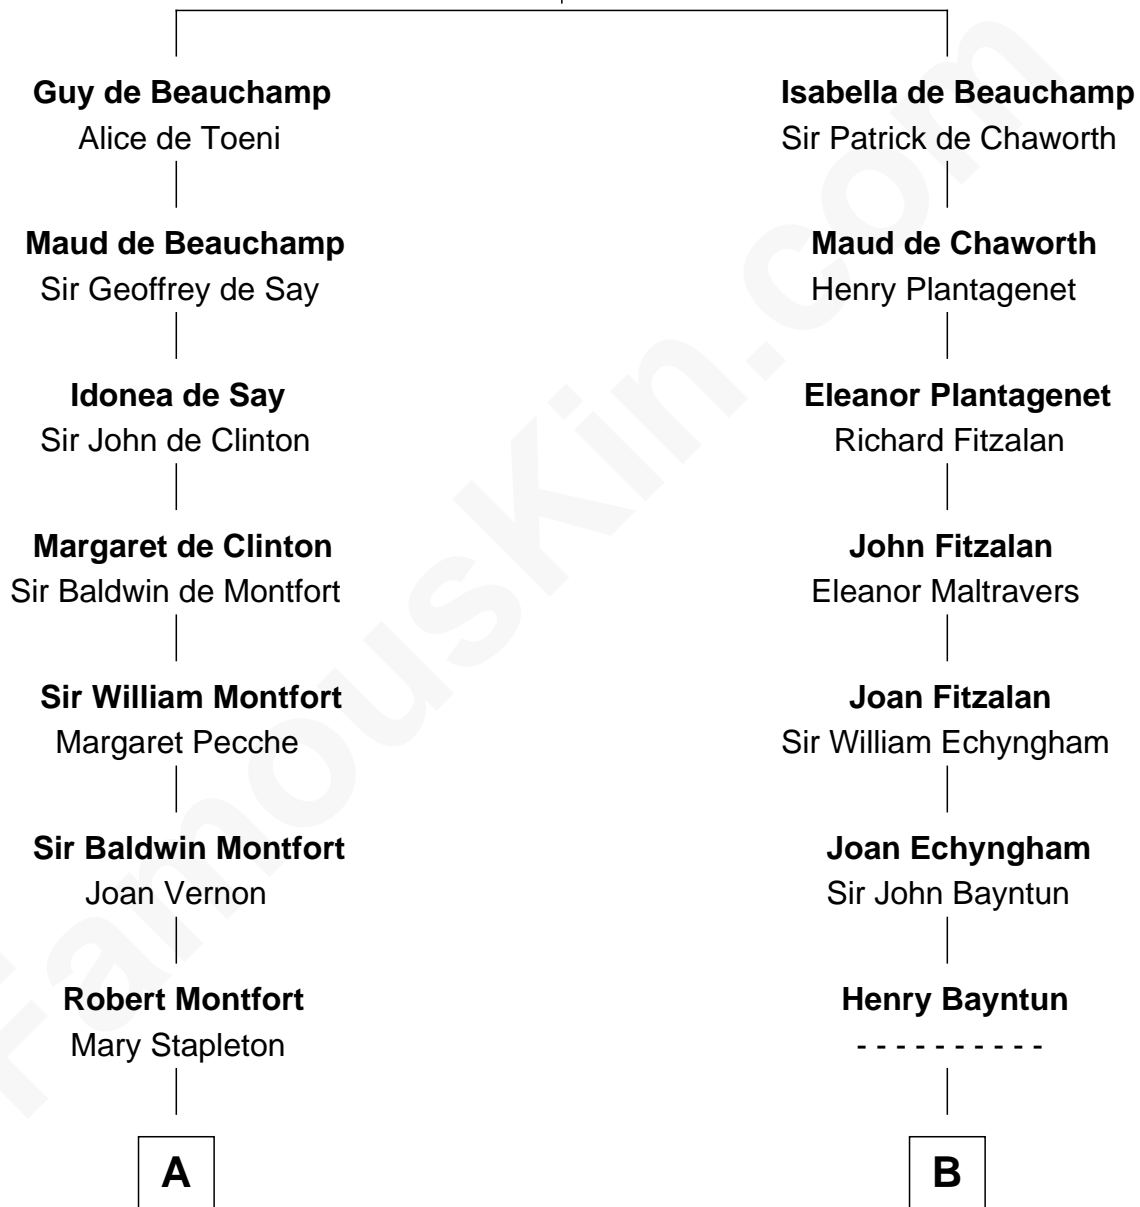

FamousKin.com Relationship Chart of

Abraham Baldwin

Signer of the U.S. Constitution

17th cousin 4 times removed of

Pete Seeger

American Folk Singer

William de Beauchamp

Maud FitzJohn

C

Thomas Simmons
Sarah Homans Thwing

Elsie Thwing Simmons
Albert Adams

Elsie Simmons Adams
Charles Louis Seeger

Charles Louis Seeger
Constance de Clyver Edson

Pete Seeger
American Folk Singer