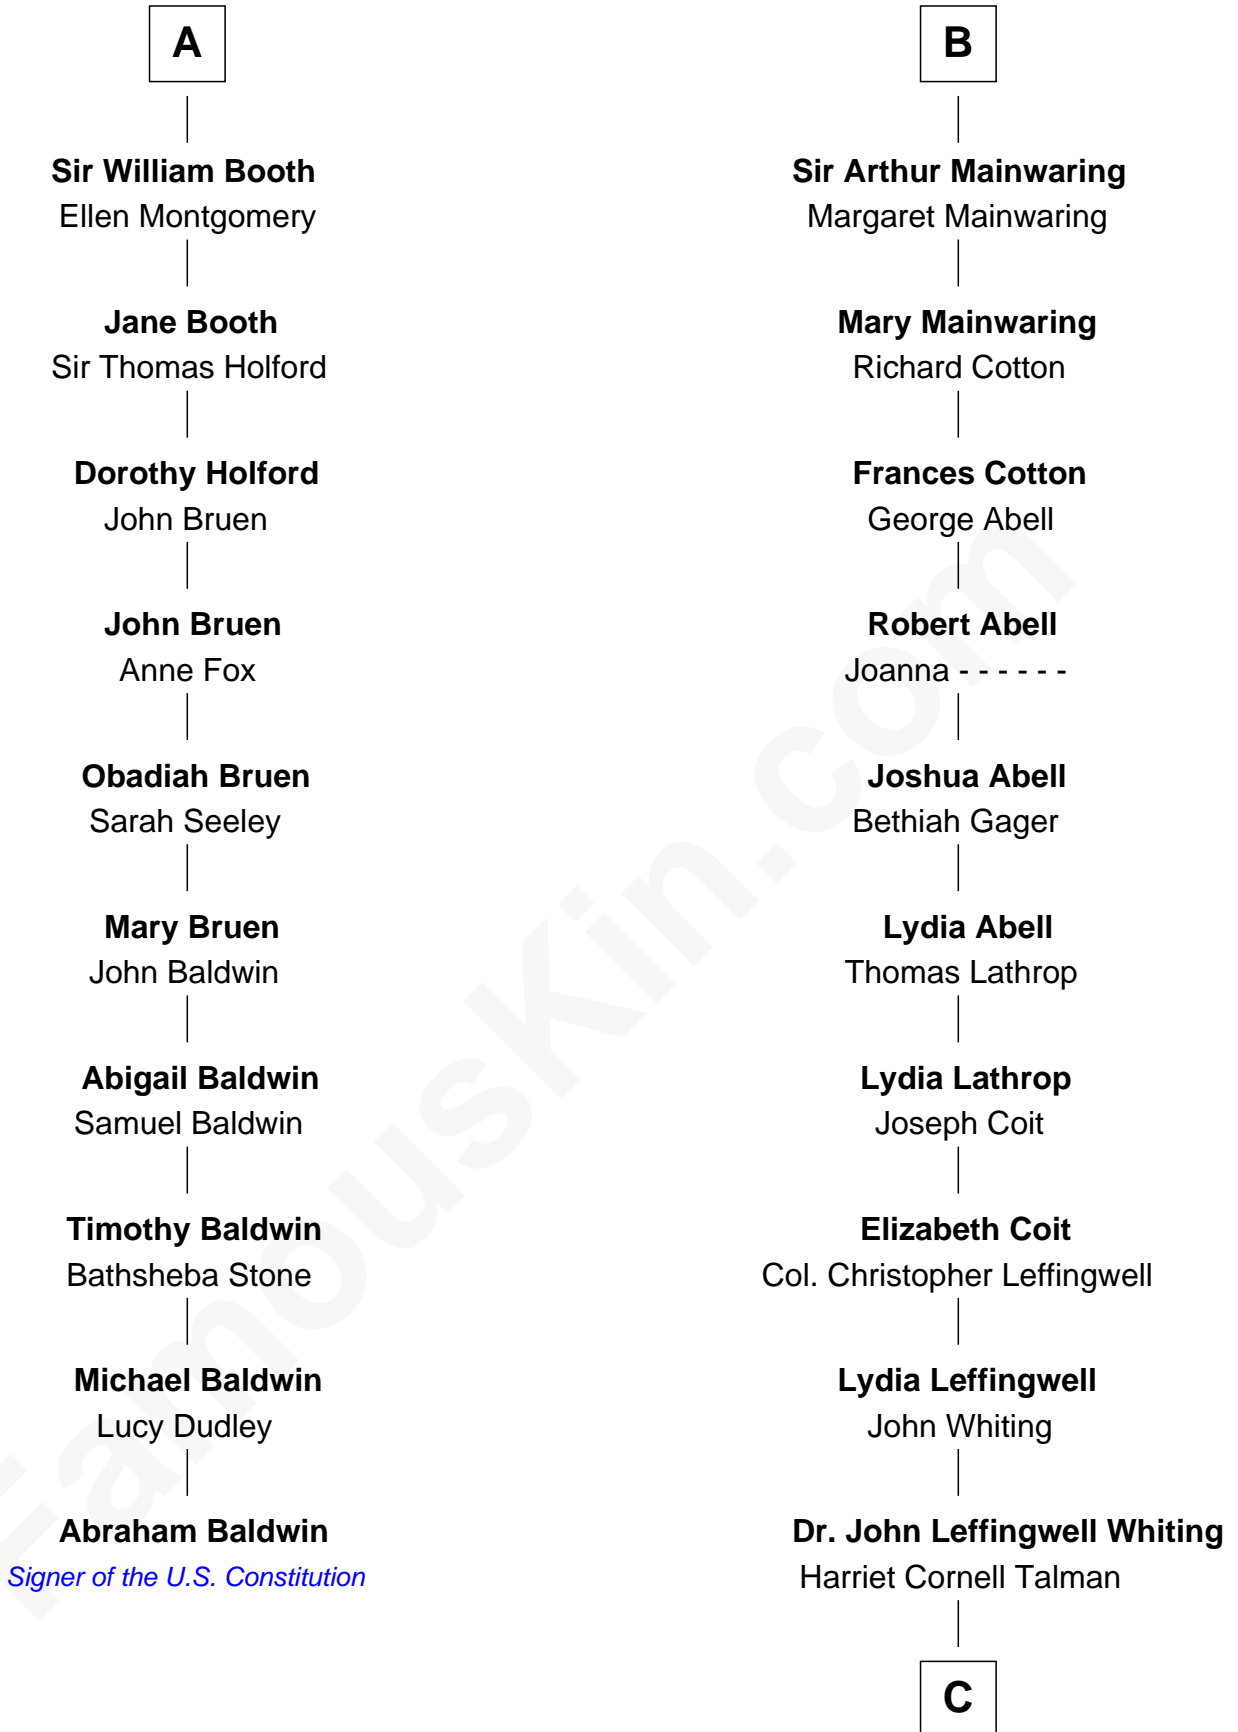

FamousKin.com Relationship Chart of

Abraham Baldwin

Signer of the U.S. Constitution

16th cousin 5 times removed of

Adlai Stevenson III

U.S. Senator from Illinois

Guy de Beauchamp

Alice de Toeni

C

|
John Talman Whiting

Mary Sophia Hill

|
Mary DeGama Whiting

William Borden

|
John Borden

Ellen Wallace Waller

|
Ellen Borden