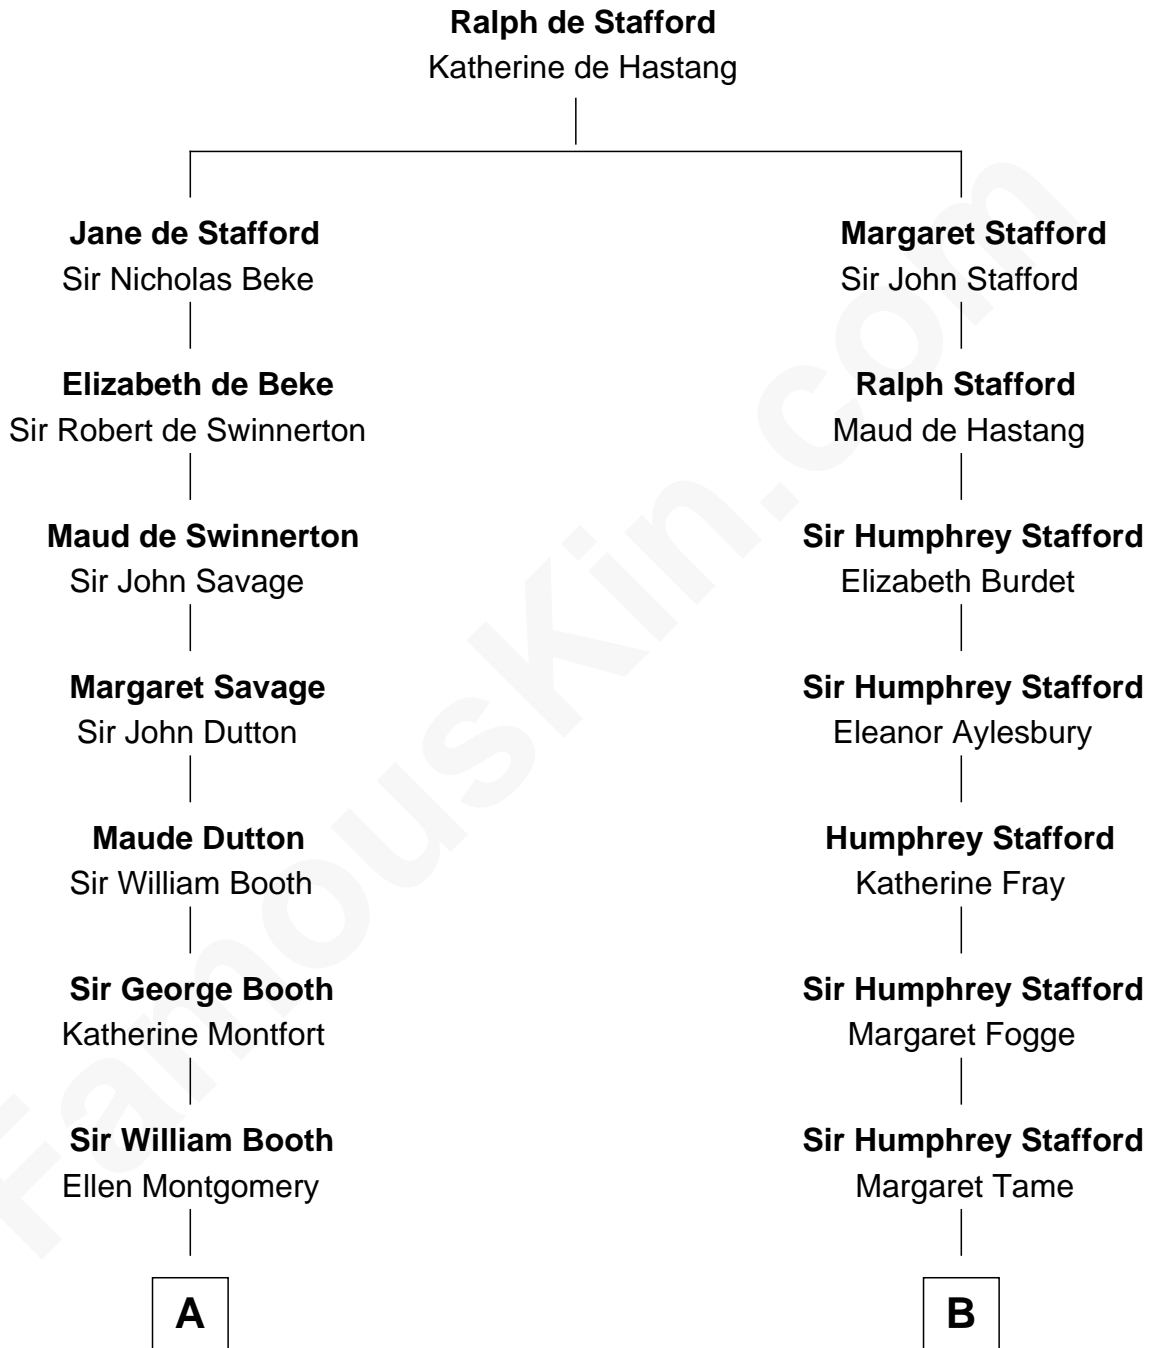

FamousKin.com

Relationship Chart of

Abraham Baldwin

Signer of the U.S. Constitution

15th cousin 5 times removed of

Charlie Munger

Vice-Chairman of Berkshire Hathaway

C

Caroline A. Rice
William H. Ingham

Helen Vienna Ingham
Charles W. Russell

Florence V. Russell
Alfred Case Munger

Charlie Munger
Vice-Chairman of Berkshire Hathaway