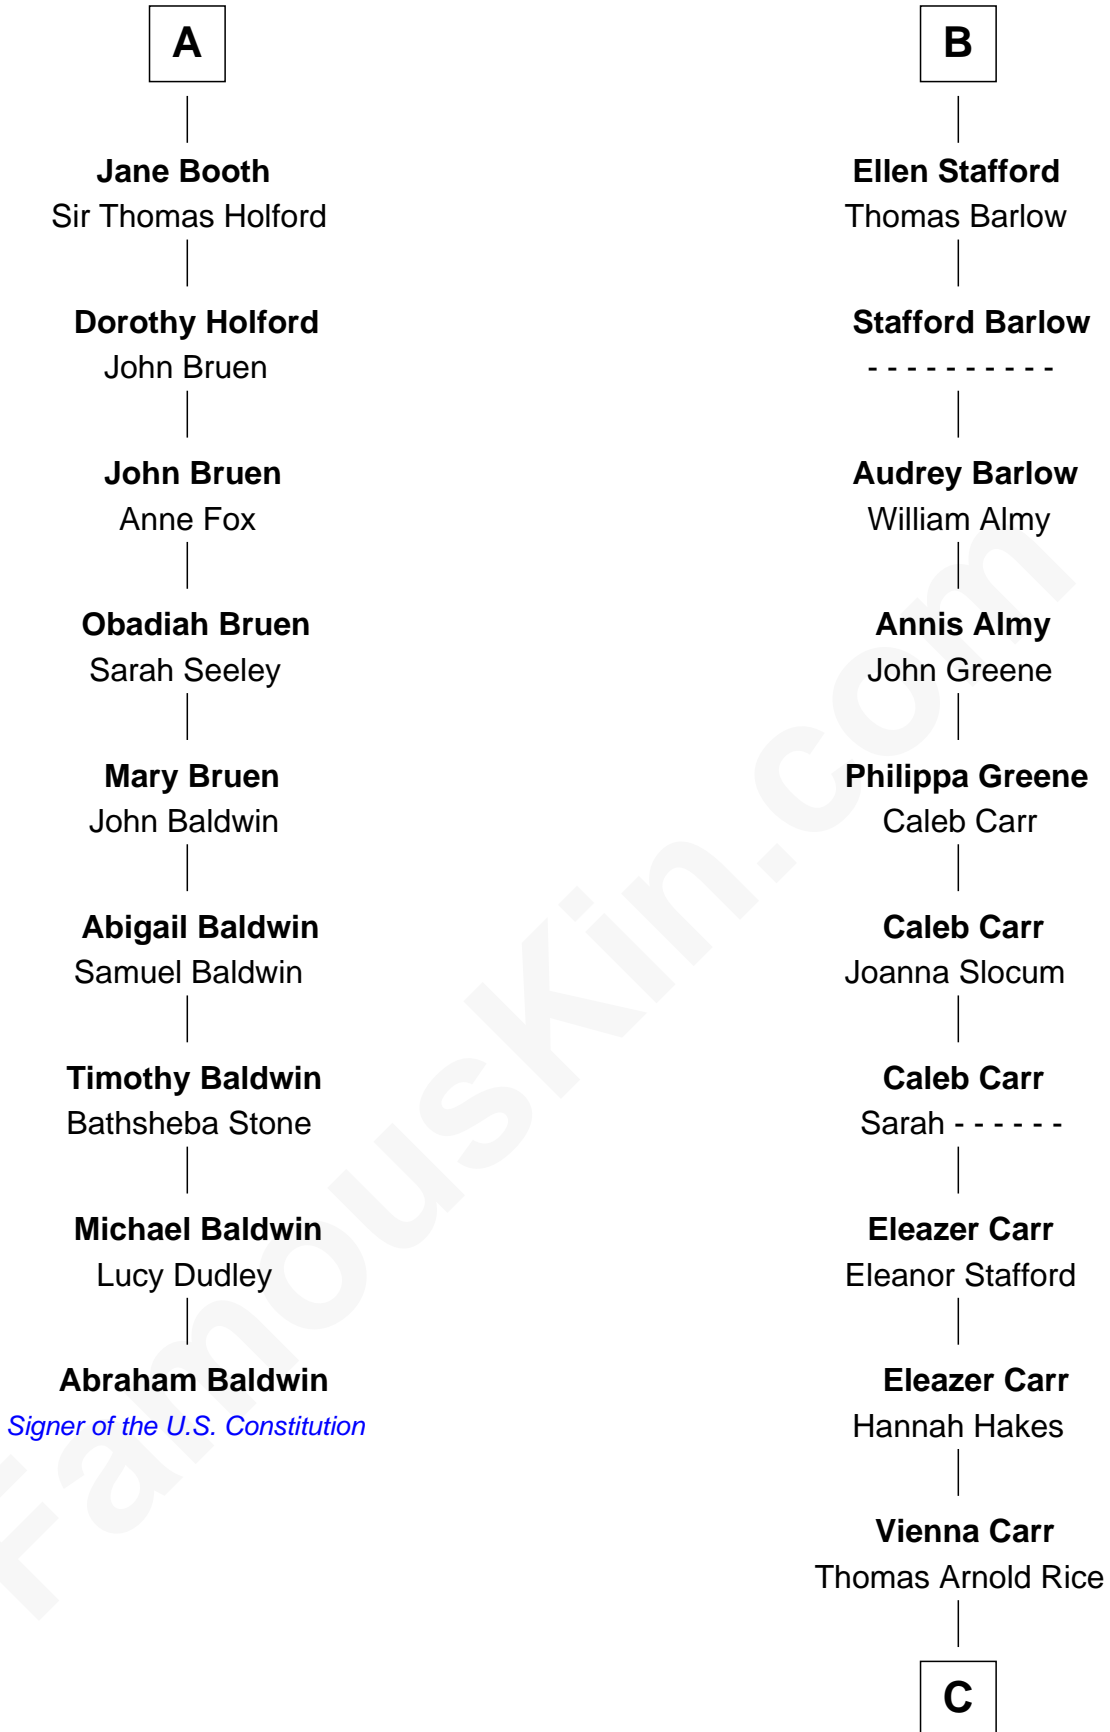

FamousKin.com

Relationship Chart of

Abraham Baldwin

Signer of the U.S. Constitution

15th cousin 5 times removed of

Charlie Munger

Vice-Chairman of Berkshire Hathaway

C

Caroline A. Rice
William H. Ingham

Helen Vienna Ingham
Charles W. Russell

Florence V. Russell
Alfred Case Munger

Charlie Munger
Vice-Chairman of Berkshire Hathaway