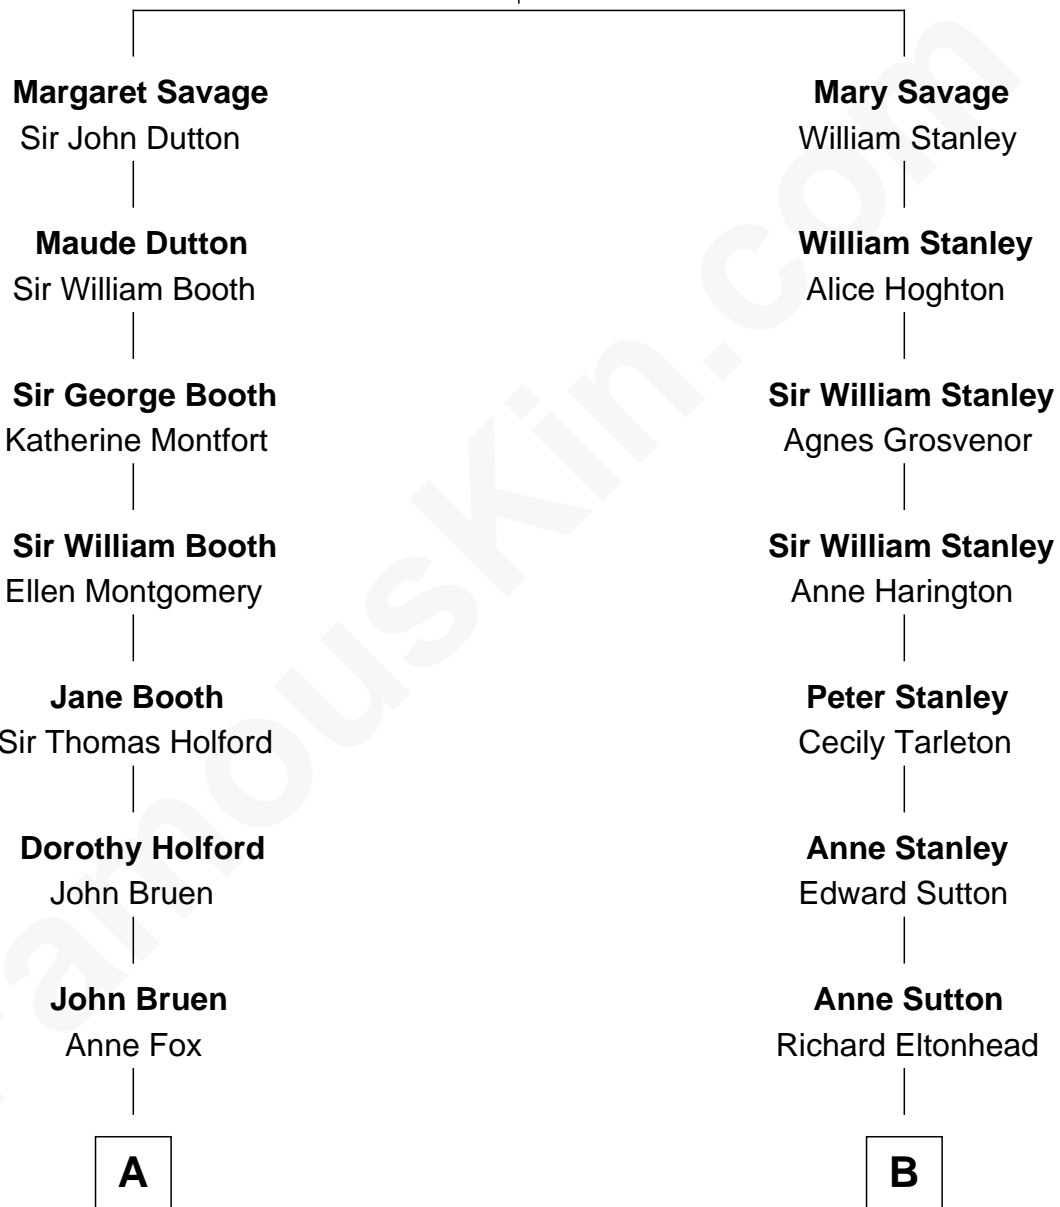

FamousKin.com Relationship Chart of

Abraham Baldwin

Signer of the U.S. Constitution

11th cousin 1 time removed of

Henry Lee III

9th Governor of Virginia

Sir John Savage
Maud de Swinnerton

A

Obadiah Bruen

Sarah Seeley

Mary Bruen

John Baldwin

Abigail Baldwin

Samuel Baldwin

Timothy Baldwin

Bathsheba Stone

Michael Baldwin

Lucy Dudley

Abraham Baldwin

Signer of the U.S. Constitution

B

Alice Eltonhead

Henry Corbin

Laetitia Corbin