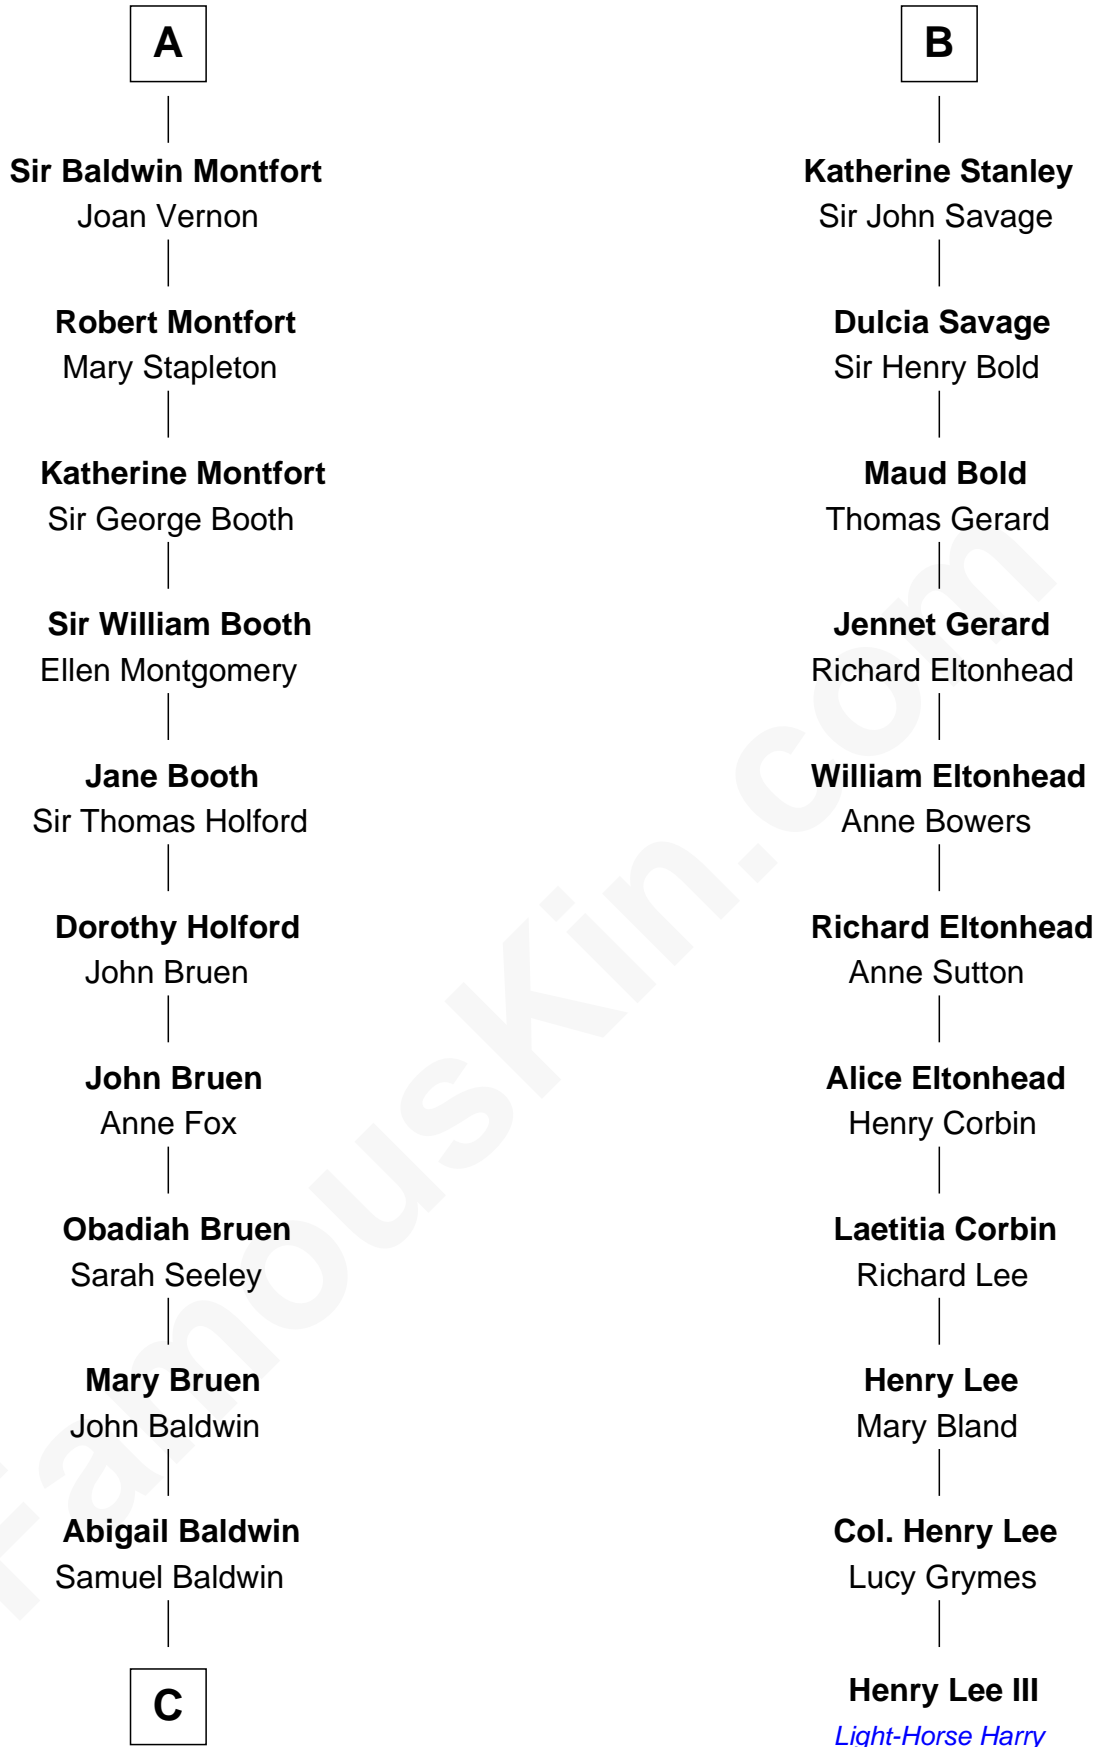

FamousKin.com Relationship Chart of

Abraham Baldwin

Signer of the U.S. Constitution

17th cousin 2 times removed of

Henry Lee III

9th Governor of Virginia

Sir Humphrey de Bohun

Maud of Eu

C

—
Timothy Baldwin
Bathsheba Stone

—
Michael Baldwin
Lucy Dudley

—
Abraham Baldwin
Signer of the U.S. Constitution

FamousKin.com