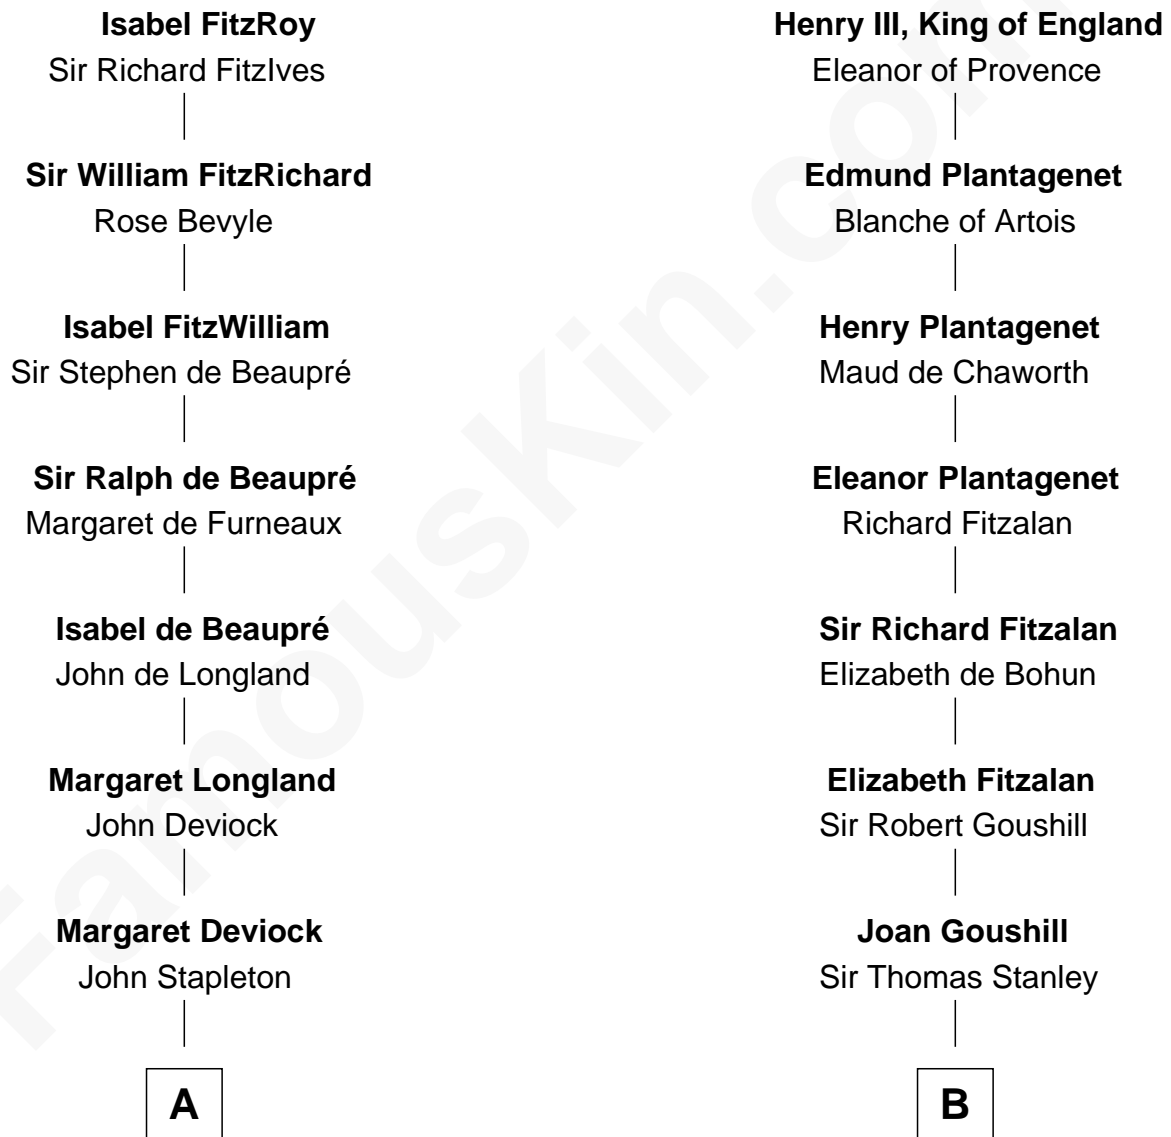

# FamousKin.com Relationship Chart of

**Abraham Baldwin**

*Signer of the U.S. Constitution*

17th cousin 2 times removed of

**Henry Lee III**

*9th Governor of Virginia*

**John, King of England**

*with wife*

*with wife*

*Isabelle of Angoulême*

**C**

—  
**Timothy Baldwin**  
Bathsheba Stone

—  
**Michael Baldwin**  
Lucy Dudley

—  
**Abraham Baldwin**  
*Signer of the U.S. Constitution*

FamousKin.com