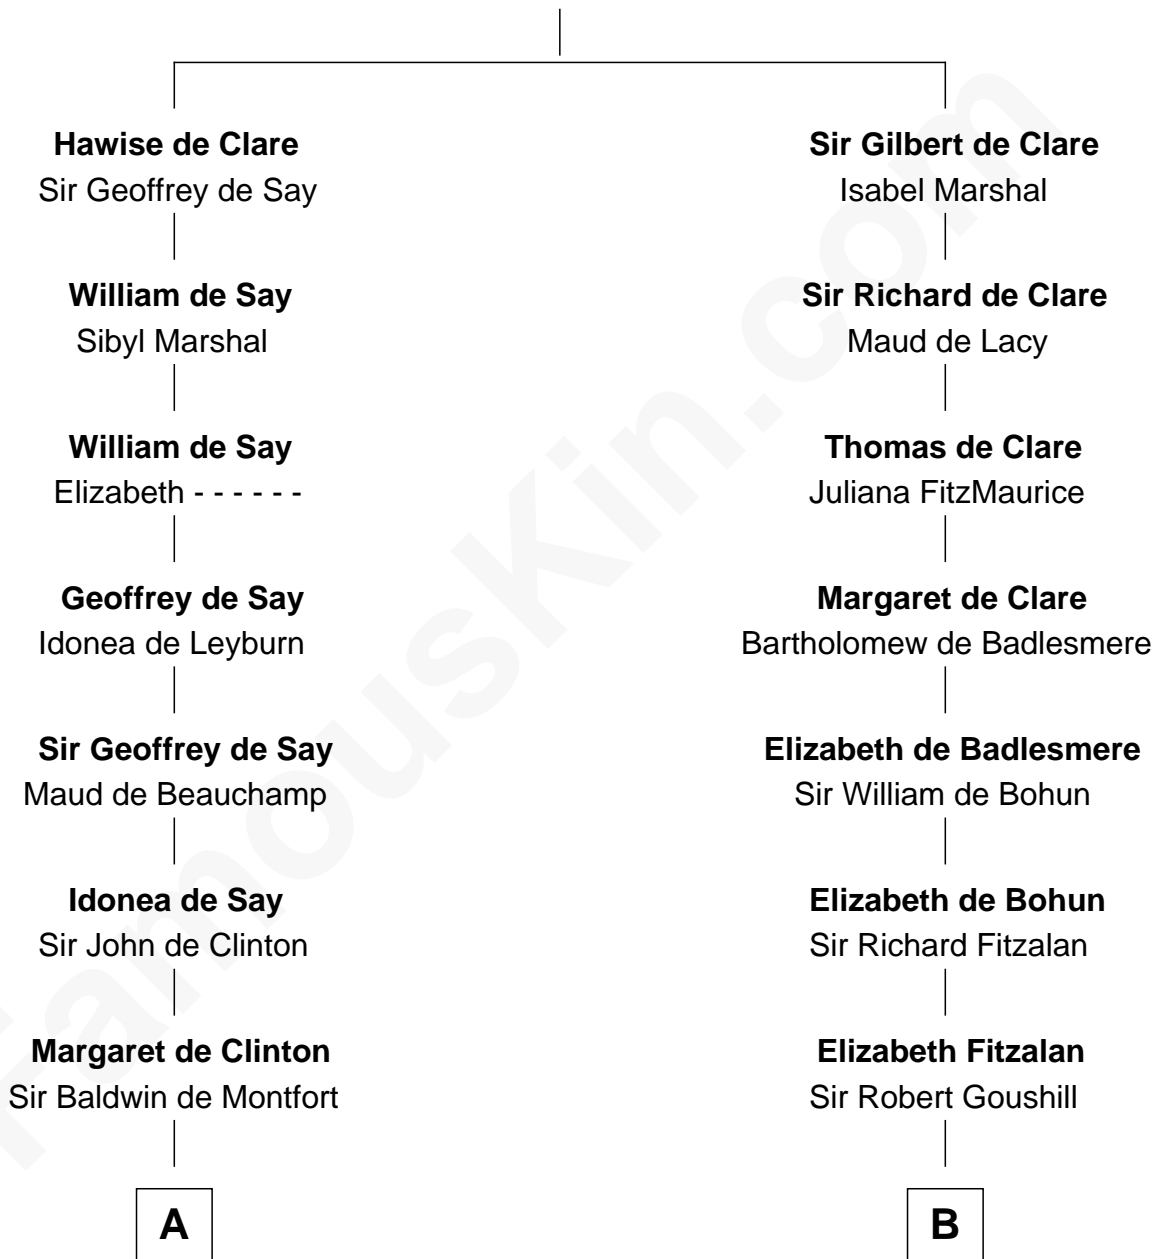

FamousKin.com Relationship Chart of

Abraham Baldwin

Signer of the U.S. Constitution

18th cousin 2 times removed of

Henry Lee III

9th Governor of Virginia

Richard de Clare
Amice of Gloucester

C

Abigail Baldwin
Samuel Baldwin

Timothy Baldwin
Bathsheba Stone

Michael Baldwin
Lucy Dudley

Abraham Baldwin
Signer of the U.S. Constitution

D

Col. Henry Lee
Lucy Grymes

Henry Lee III
Light-Horse Harry

FamousKin.com