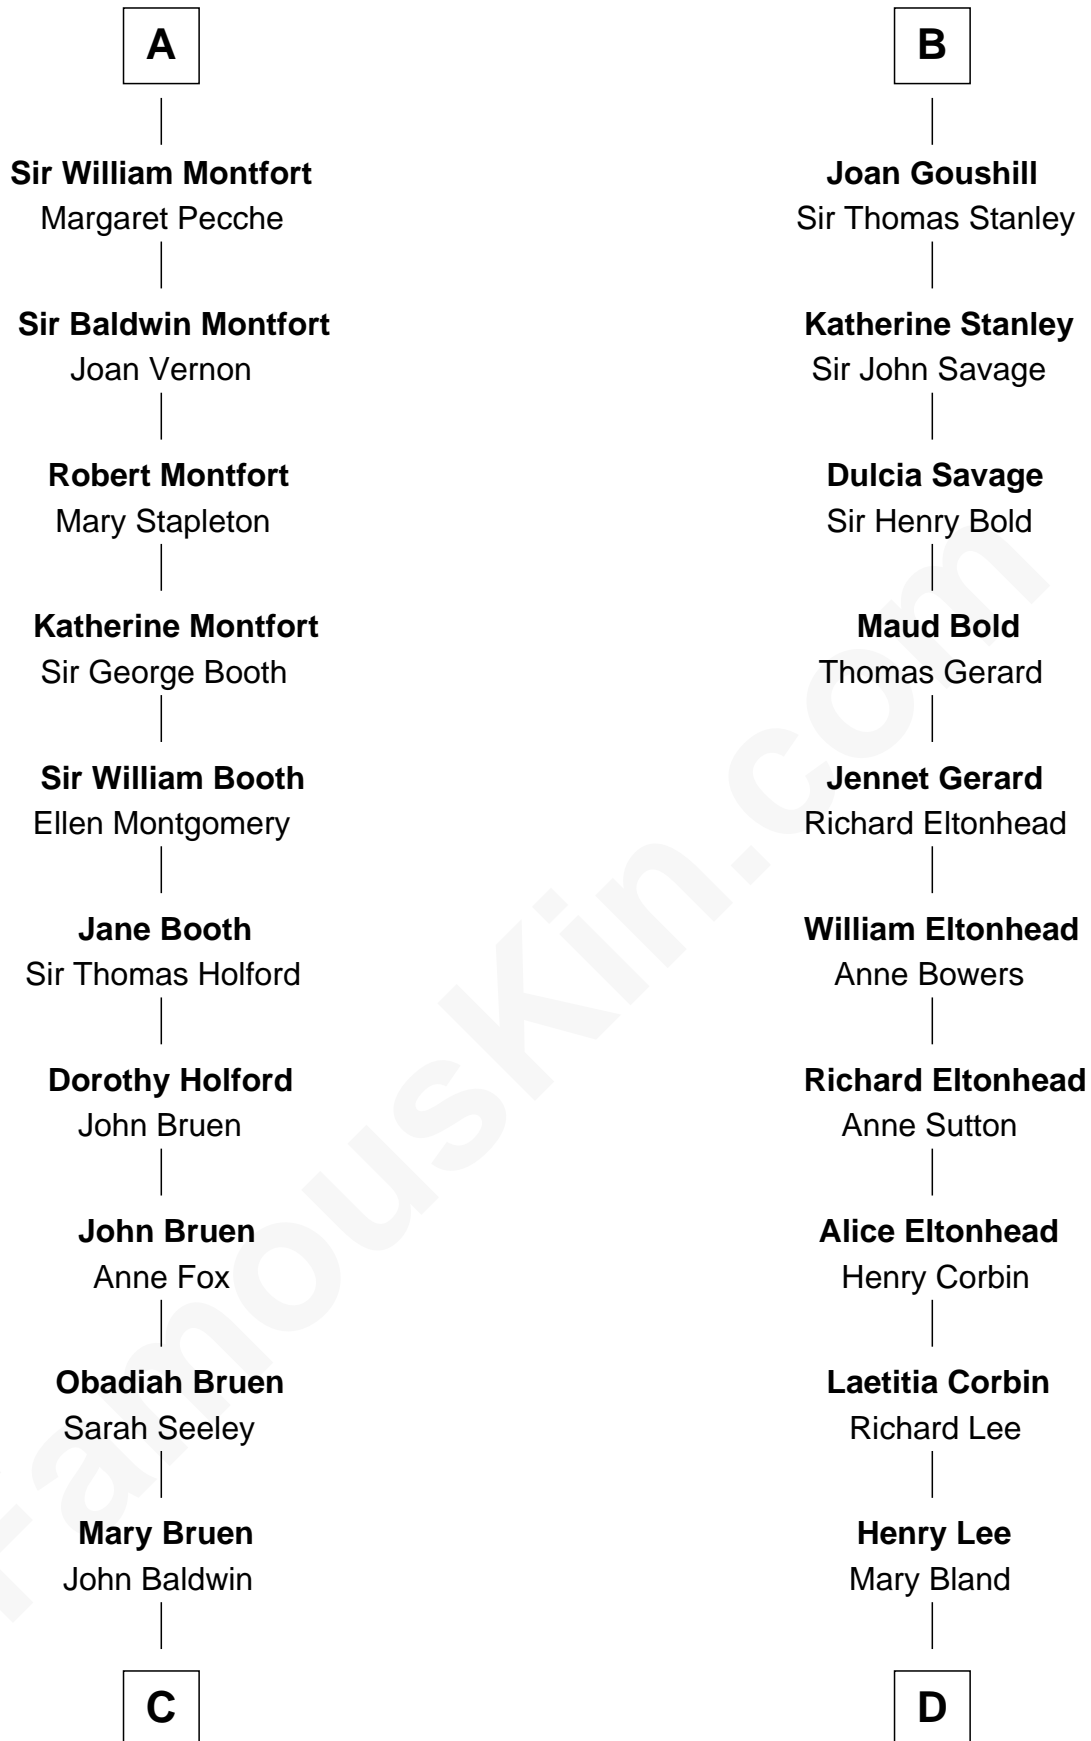

FamousKin.com Relationship Chart of

Abraham Baldwin

Signer of the U.S. Constitution

18th cousin 2 times removed of

Henry Lee III

9th Governor of Virginia

Richard de Clare
Amice of Gloucester

C

Abigail Baldwin
Samuel Baldwin

Timothy Baldwin
Bathsheba Stone

Michael Baldwin
Lucy Dudley

Abraham Baldwin
Signer of the U.S. Constitution

D

Col. Henry Lee
Lucy Grymes

Henry Lee III
Light-Horse Harry

FamousKin.com