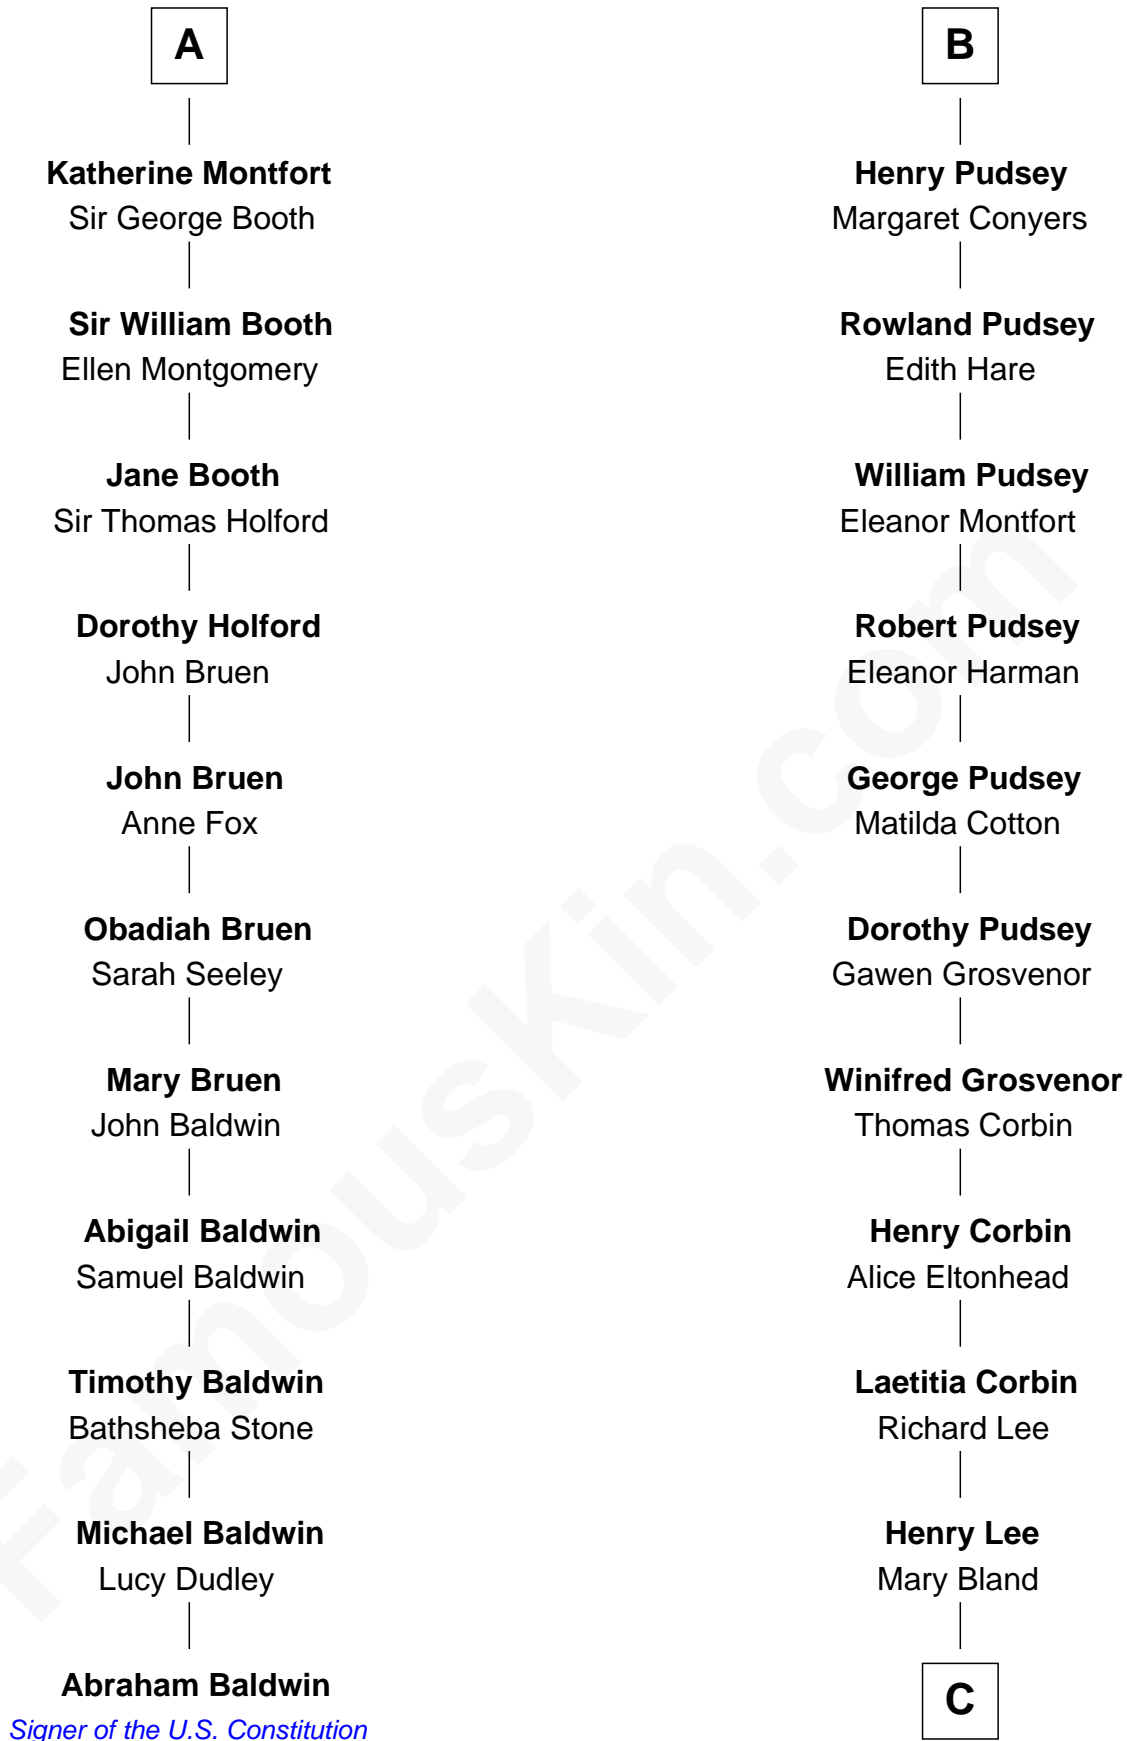

FamousKin.com Relationship Chart of

Abraham Baldwin

Signer of the U.S. Constitution

17th cousin 1 time removed of

Henry Lee III

9th Governor of Virginia

William de Odingsells

Ela FitzWalter

C

Col. Henry Lee
Lucy Grymes
Henry Lee III
Light-Horse Harry

FamousKin.com