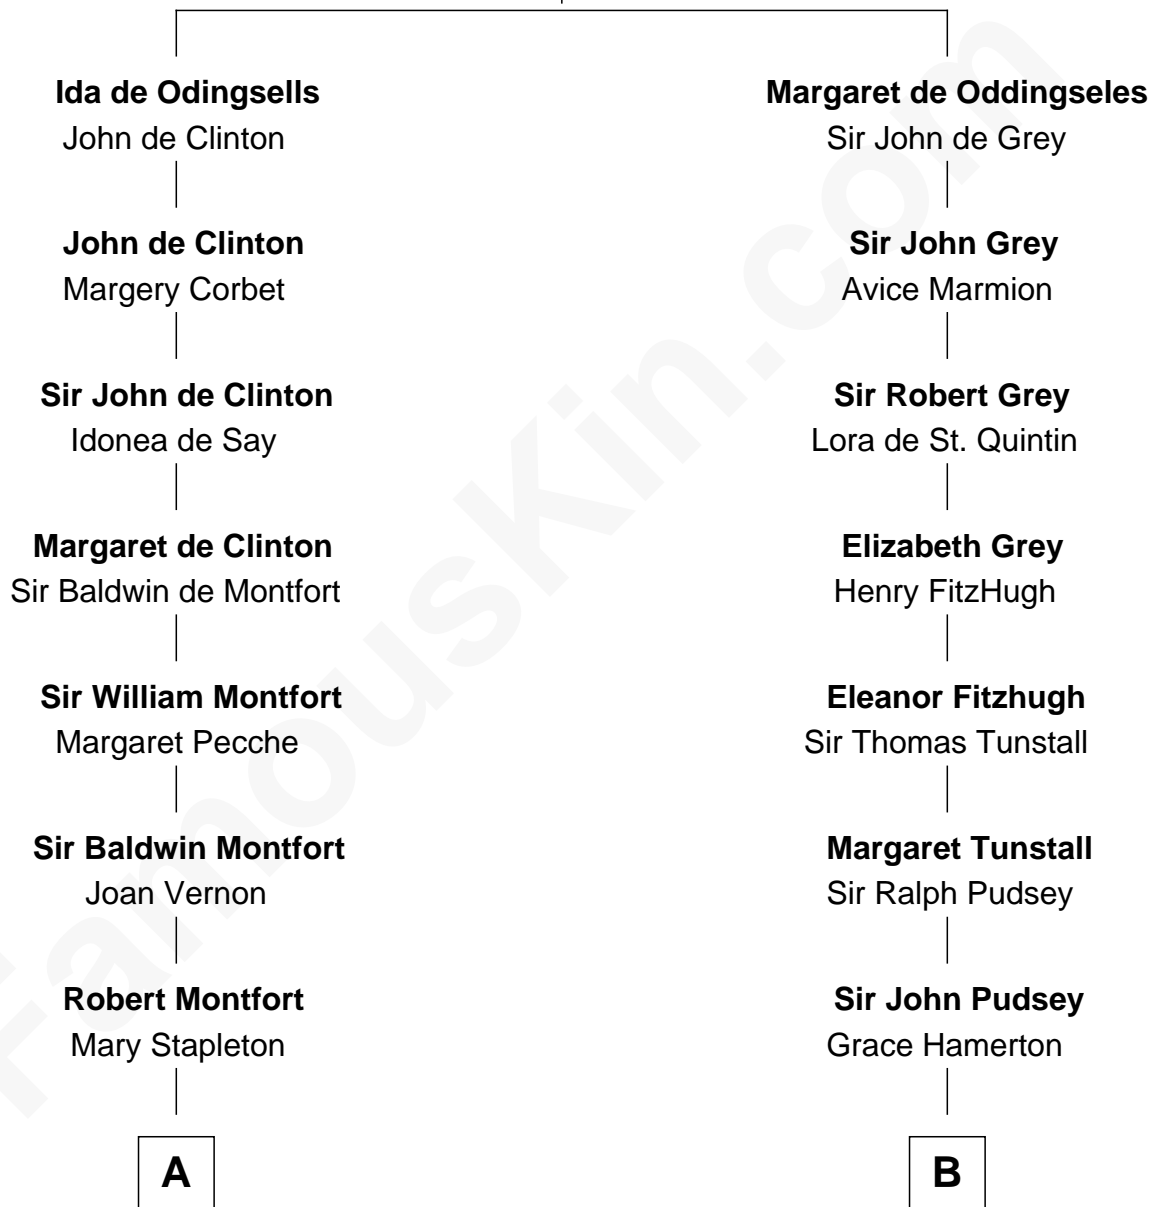

FamousKin.com Relationship Chart of

Abraham Baldwin

Signer of the U.S. Constitution

17th cousin 1 time removed of

Henry Lee III

9th Governor of Virginia

William de Odingsells

Ela FitzWalter

C

Col. Henry Lee
Lucy Grymes
Henry Lee III
Light-Horse Harry

FamousKin.com