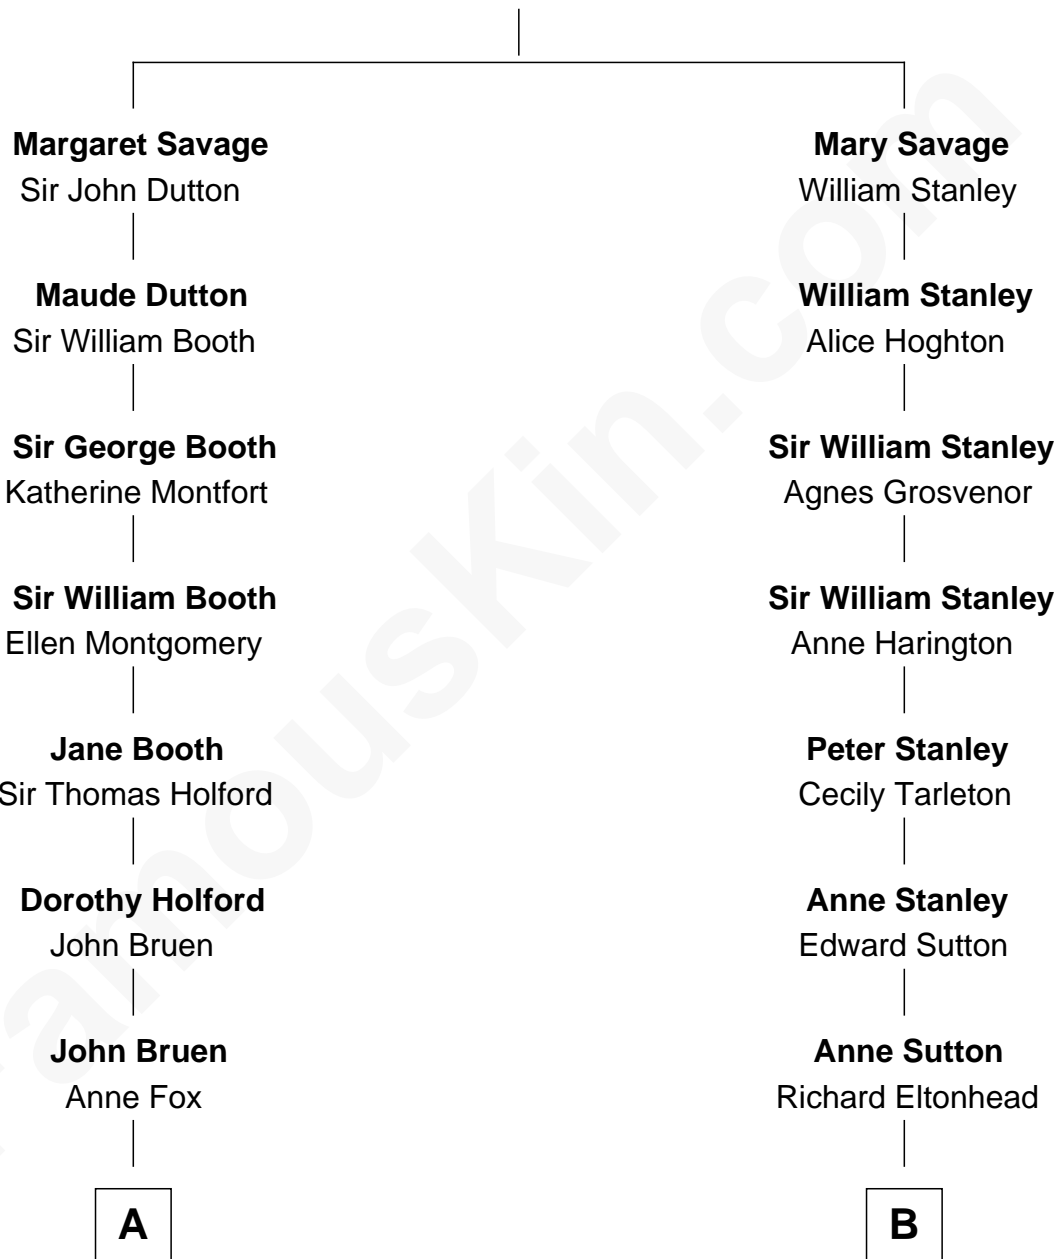

FamousKin.com Relationship Chart of

Abraham Baldwin

Signer of the U.S. Constitution

12th cousin of

General Robert E. Lee

Confederate Army - U.S. Civil War

Sir John Savage
Maud de Swinnerton

A

Obadiah Bruen

Sarah Seeley

Mary Bruen

John Baldwin

Abigail Baldwin

Samuel Baldwin

Timothy Baldwin

Bathsheba Stone

Michael Baldwin

Lucy Dudley

Abraham Baldwin

Signer of the U.S. Constitution

B

Alice Eltonhead

Henry Corbin

Laetitia Corbin