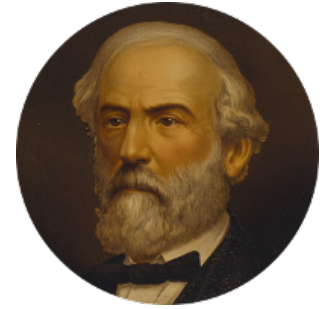

FamousKin.com Relationship Chart of

Abraham Baldwin

Signer of the U.S. Constitution

12th cousin of

General Robert E. Lee

Confederate Army - U.S. Civil War

Sir John Savage
Maud de Swinnerton

A