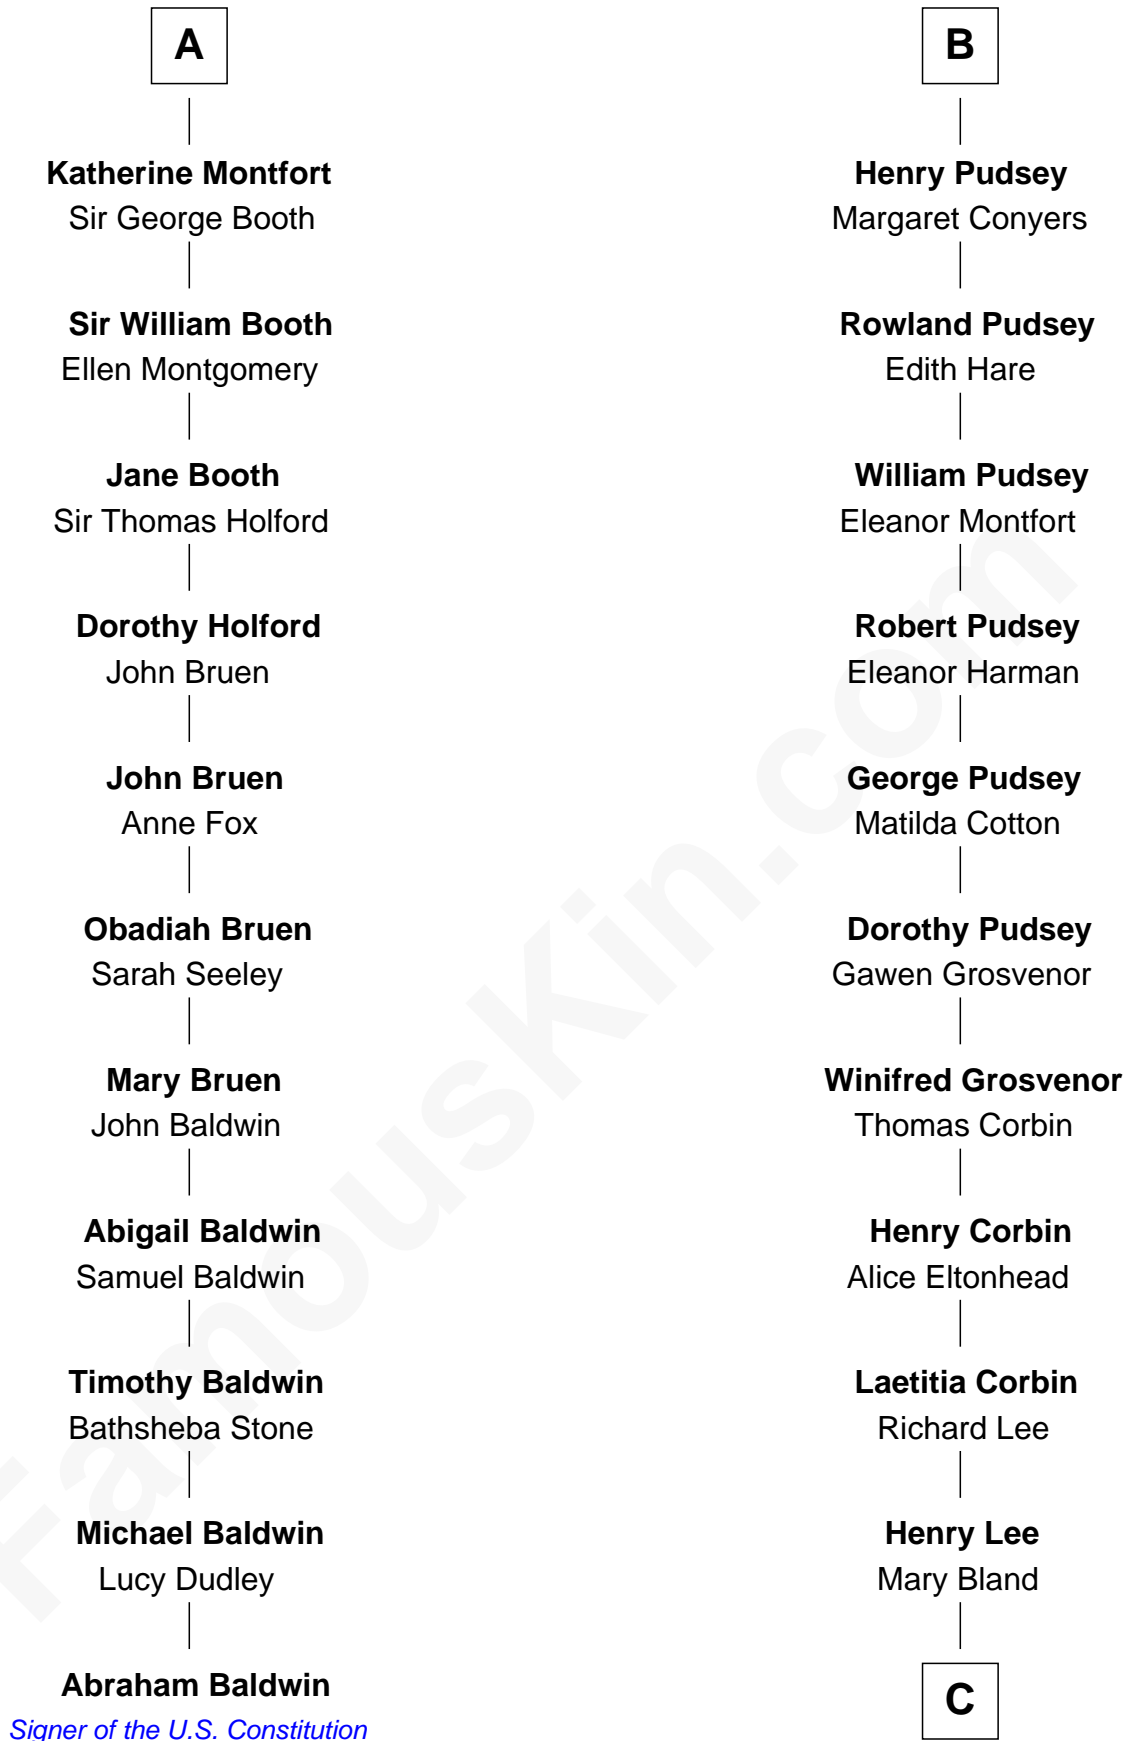

FamousKin.com

Relationship Chart of

Abraham Baldwin

Signer of the U.S. Constitution

17th cousin 2 times removed of

General Robert E. Lee

Confederate Army - U.S. Civil War

C

Col. Henry Lee

Lucy Grymes

Maj. Gen. Henry Lee

Anne Hill Carter

General Robert E. Lee

Confederate Army - U.S. Civil War

FamousKin.com