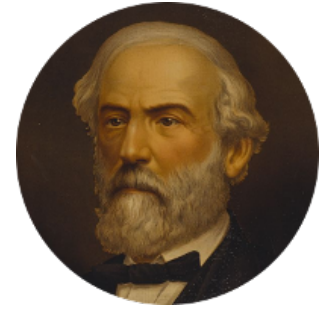

FamousKin.com

Relationship Chart of

Abraham Baldwin

Signer of the U.S. Constitution

17th cousin 2 times removed of

General Robert E. Lee

Confederate Army - U.S. Civil War

C

Col. Henry Lee

Lucy Grymes

Maj. Gen. Henry Lee

Anne Hill Carter

General Robert E. Lee

Confederate Army - U.S. Civil War

FamousKin.com