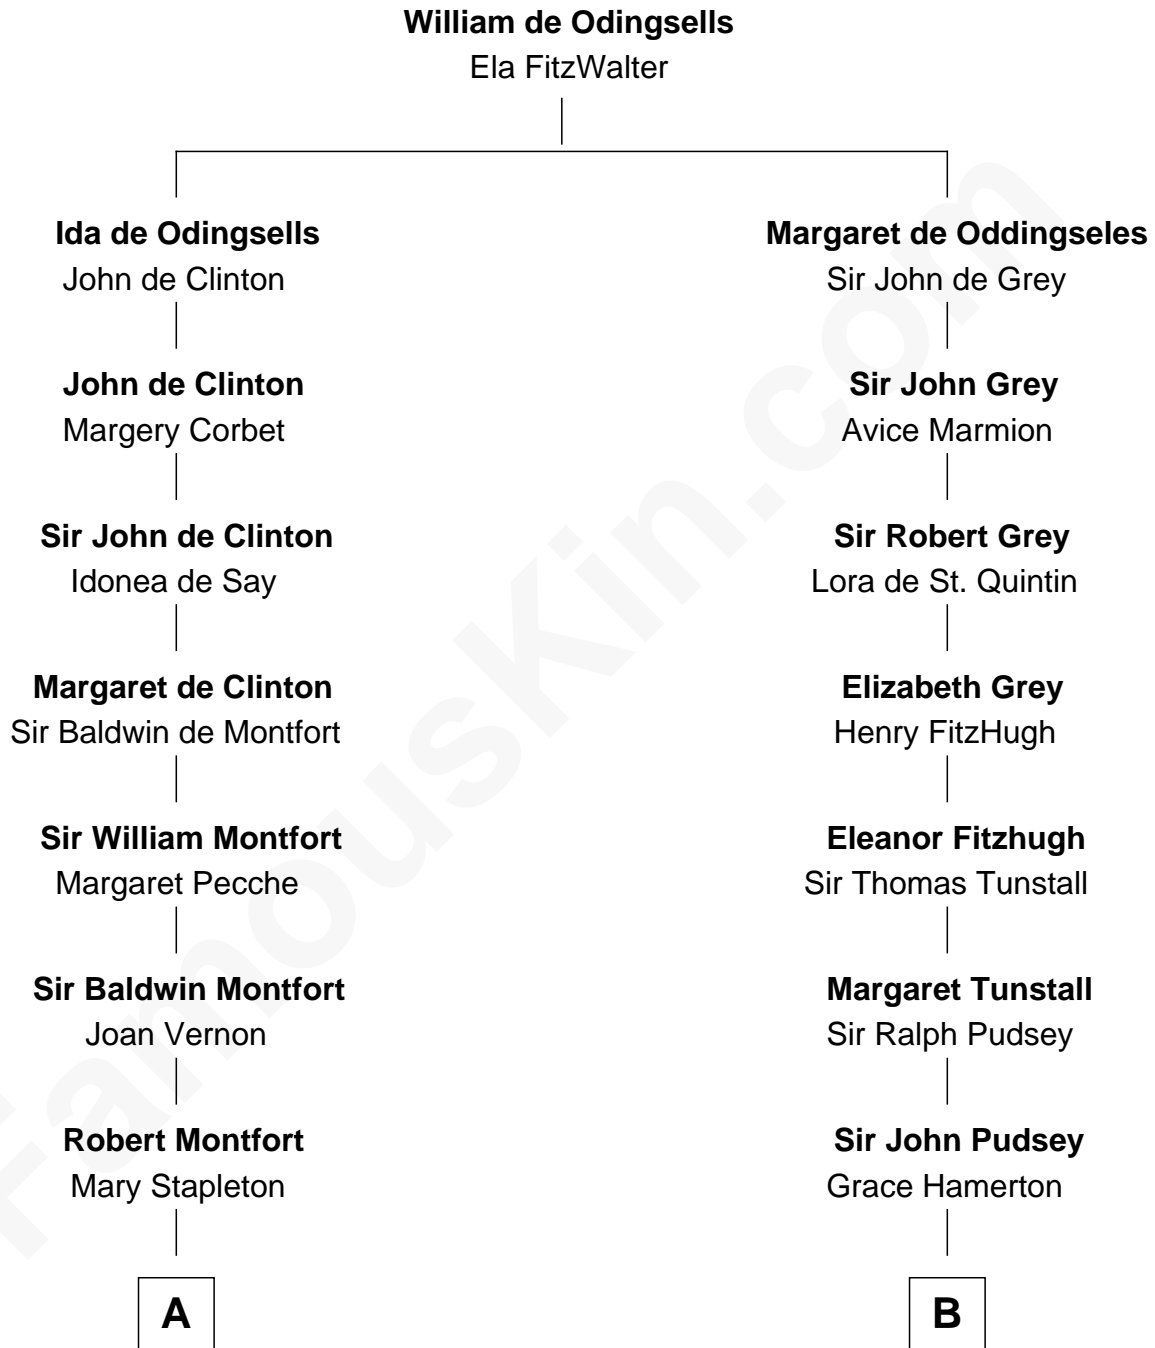

FamousKin.com

Relationship Chart of

Abraham Baldwin

Signer of the U.S. Constitution

17th cousin 2 times removed of

General Robert E. Lee

Confederate Army - U.S. Civil War

C

Col. Henry Lee

Lucy Grymes

Maj. Gen. Henry Lee

Anne Hill Carter

General Robert E. Lee

Confederate Army - U.S. Civil War

FamousKin.com