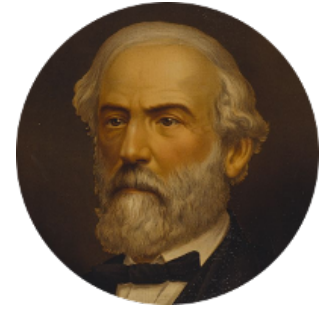

FamousKin.com Relationship Chart of

Abraham Baldwin

Signer of the U.S. Constitution

16th cousin of

General Robert E. Lee

Confederate Army - U.S. Civil War

Guy de Beauchamp

Alice de Toeni

Maud de Beauchamp

Sir Geoffrey de Say

Idonea de Say

Sir John de Clinton

Margaret de Clinton

Sir Baldwin de Montfort

Sir William Montfort

Margaret Pecche