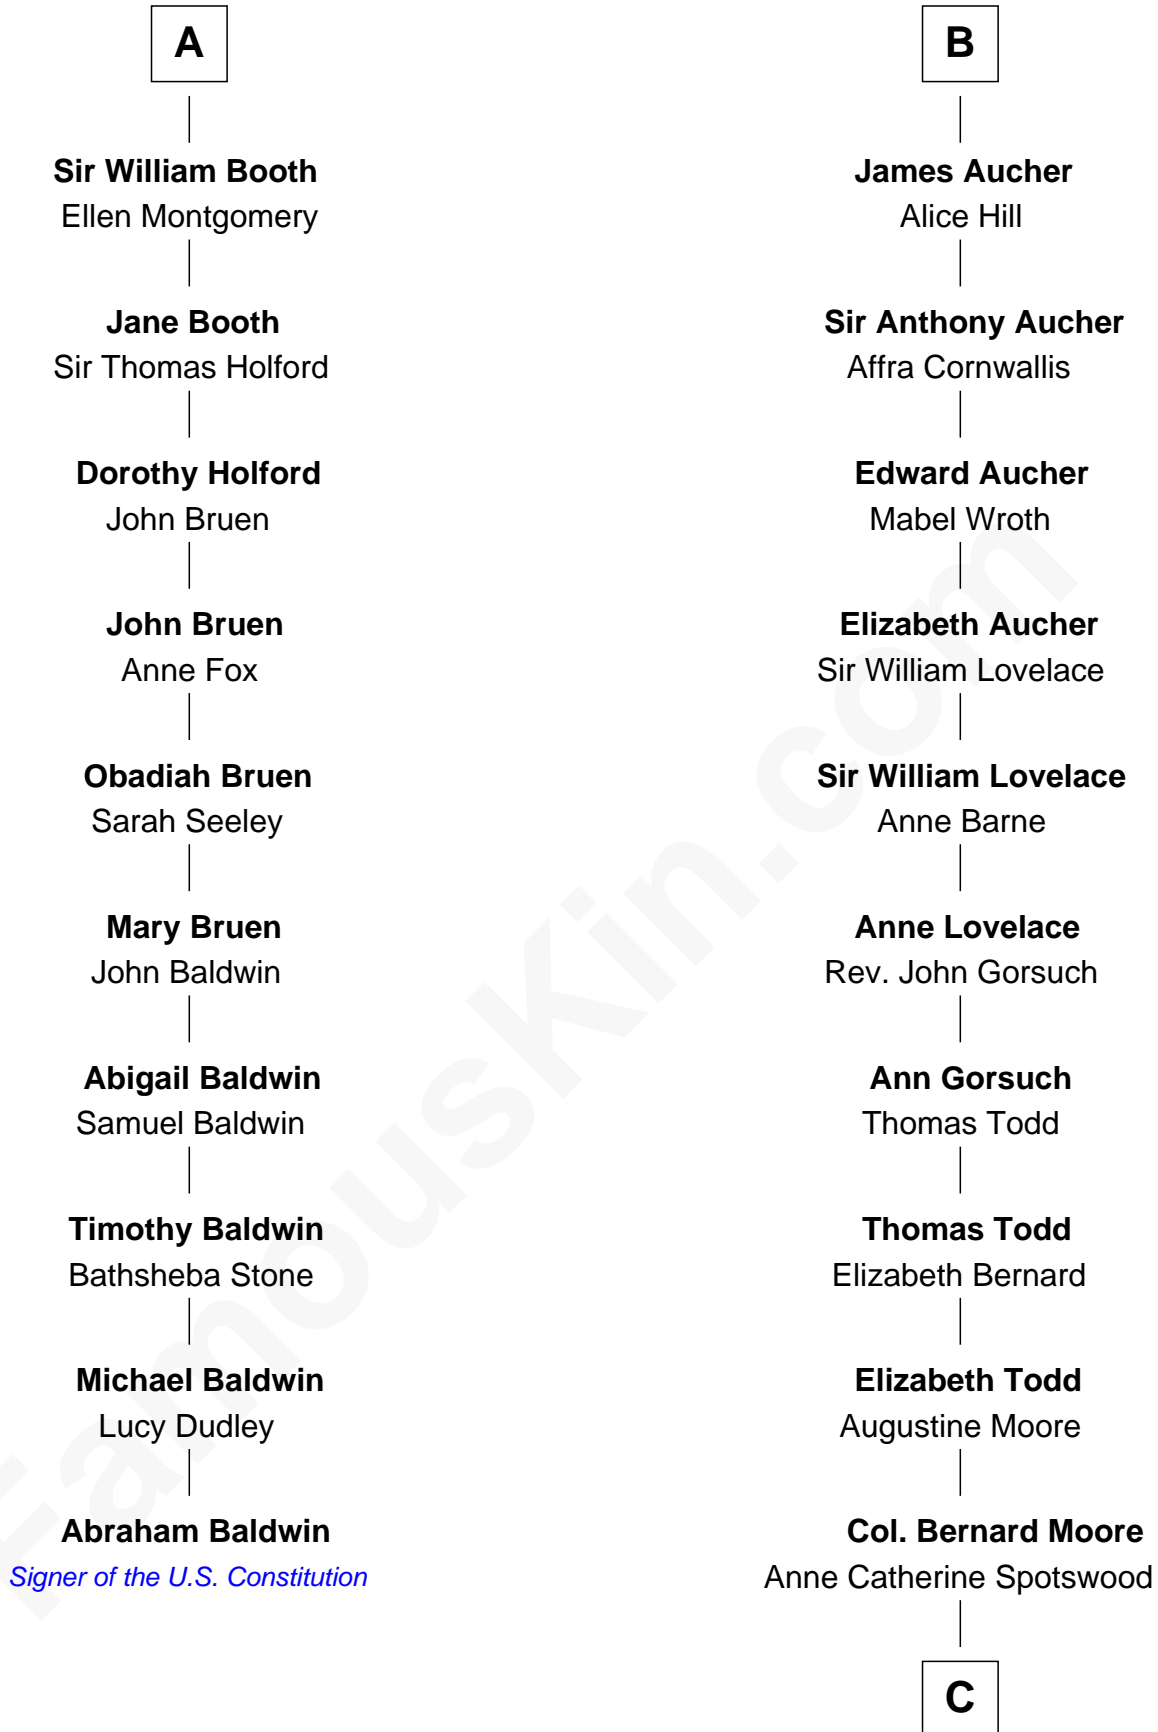

## Relationship Chart of

### Abraham Baldwin

*Signer of the U.S. Constitution*

16th cousin 3 times removed of

### General Robert E. Lee

*Confederate Army - U.S. Civil War*

**C**

**Anne Butler Moore**

Charles Carter

**Anne Hill Carter**

Maj. Gen. Henry Lee

**General Robert E. Lee**