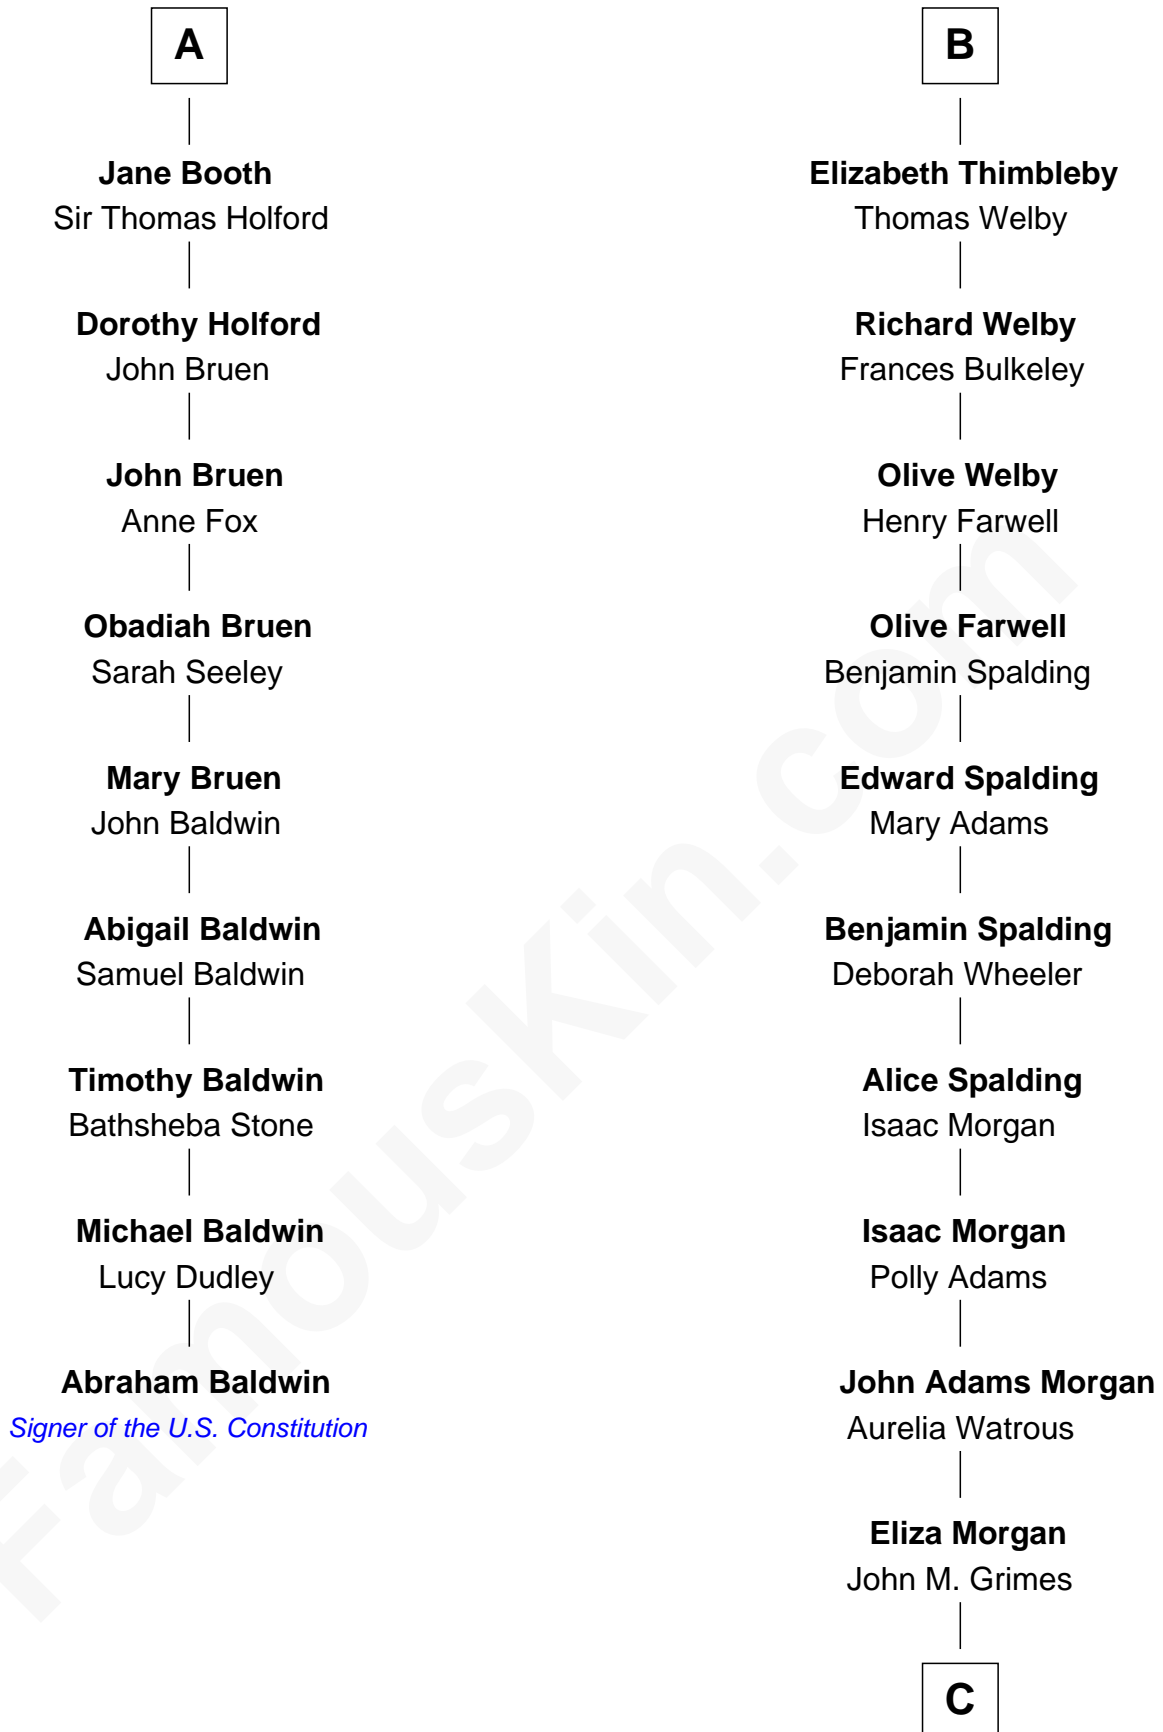

FamousKin.com Relationship Chart of

Abraham Baldwin

Signer of the U.S. Constitution

15th cousin 6 times removed of

Linda Hamilton

TV and Movie Actress

Ralph de Stafford

*with wife
Katherine de Hastang*

*with wife
Margaret de Audley*

C

Aurelia Morgan Grimes

Stephen P. Holt

Taylor Holt

Frances Kyle

Dr. Richard Huckstep Holt

Mildred Alberta Derby