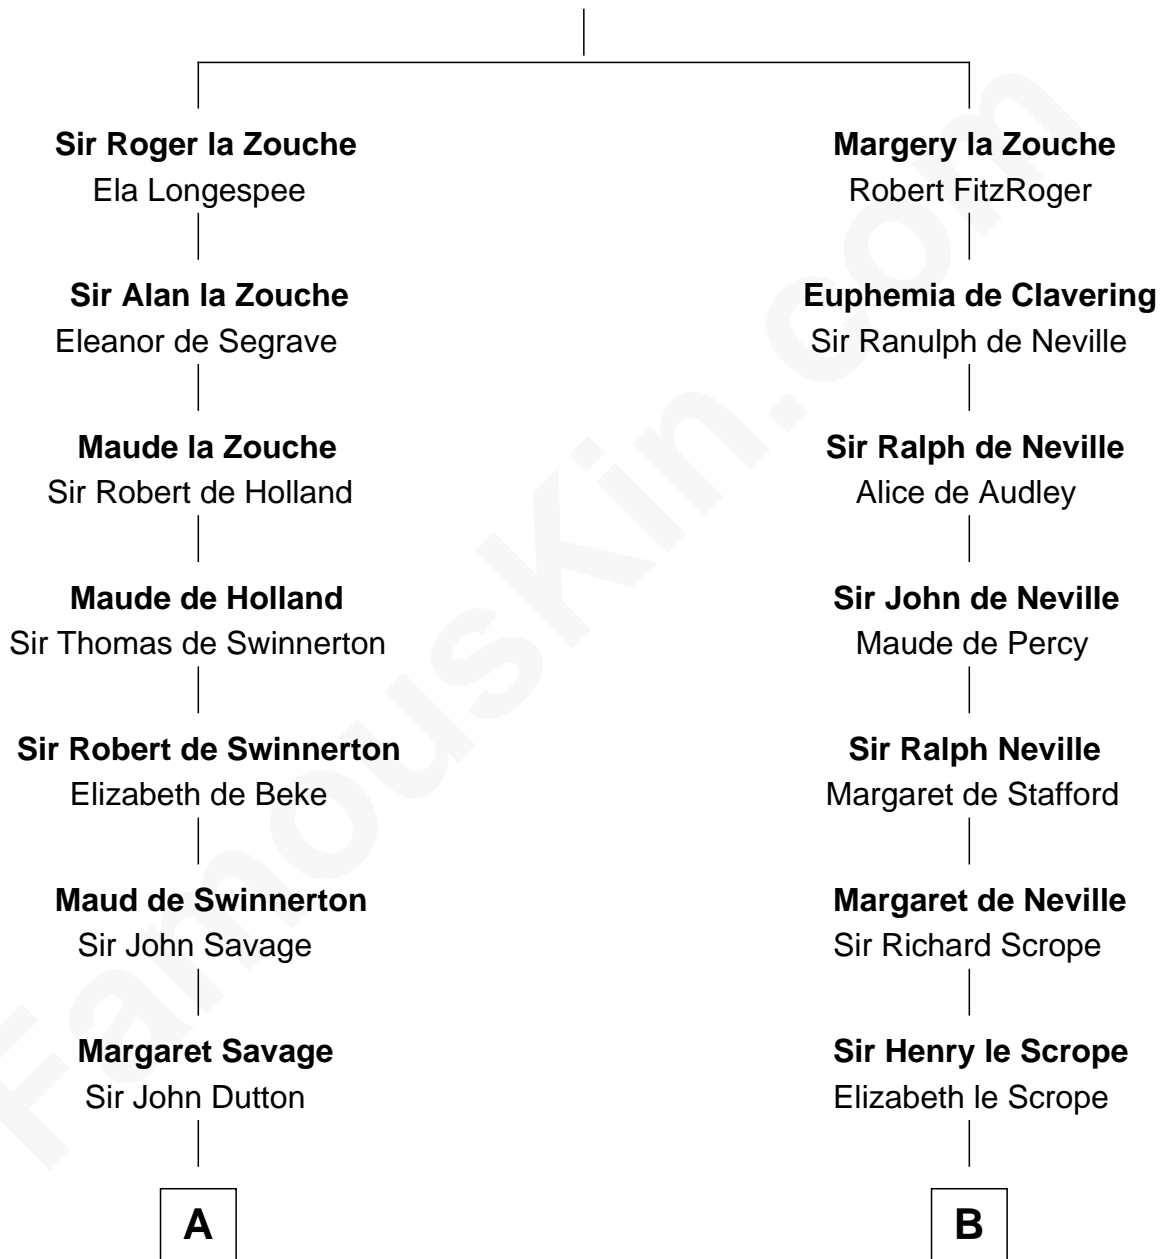

# FamousKin.com Relationship Chart of

**Abraham Baldwin**

*Signer of the U.S. Constitution*

17th cousin 1 time removed of

**William Henry Harrison**

*9th U.S. President*

**Alan la Zouche**

Ellen de Quincy

C

Michael Baldwin

Lucy Dudley

Abraham Baldwin

*Signer of the U.S. Constitution*

FamousKin.com