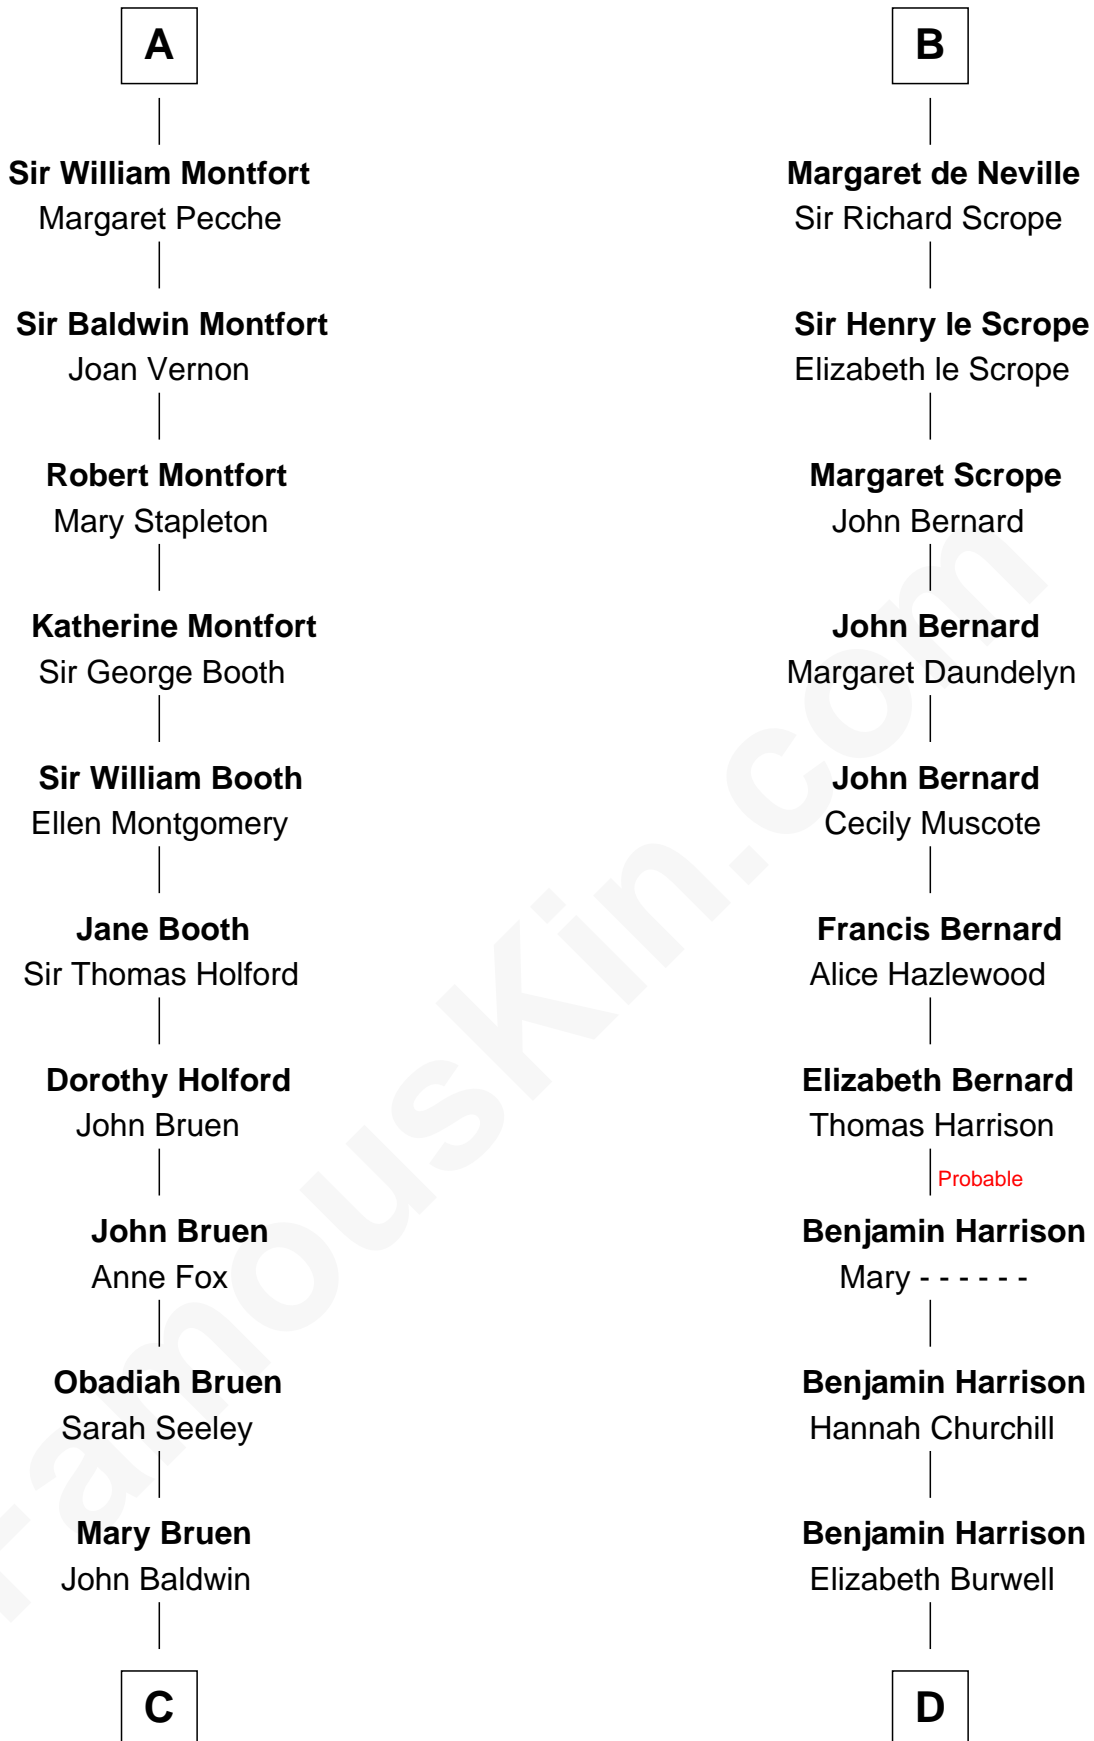

FamousKin.com Relationship Chart of

Abraham Baldwin

Signer of the U.S. Constitution

20th cousin 1 time removed of

Benjamin Harrison

23rd U.S. President

Richard de Clare
Amice of Gloucester

C

Abigail Baldwin

Samuel Baldwin

Timothy Baldwin

Bathsheba Stone

Michael Baldwin

Lucy Dudley

Abraham Baldwin

Signer of the U.S. Constitution

D

Benjamin Harrison

Anne Carter

Benjamin Harrison

Elizabeth Bassett

Gen. William Henry Harrison

Anna Tuthill Symmes

John Scott Harrison