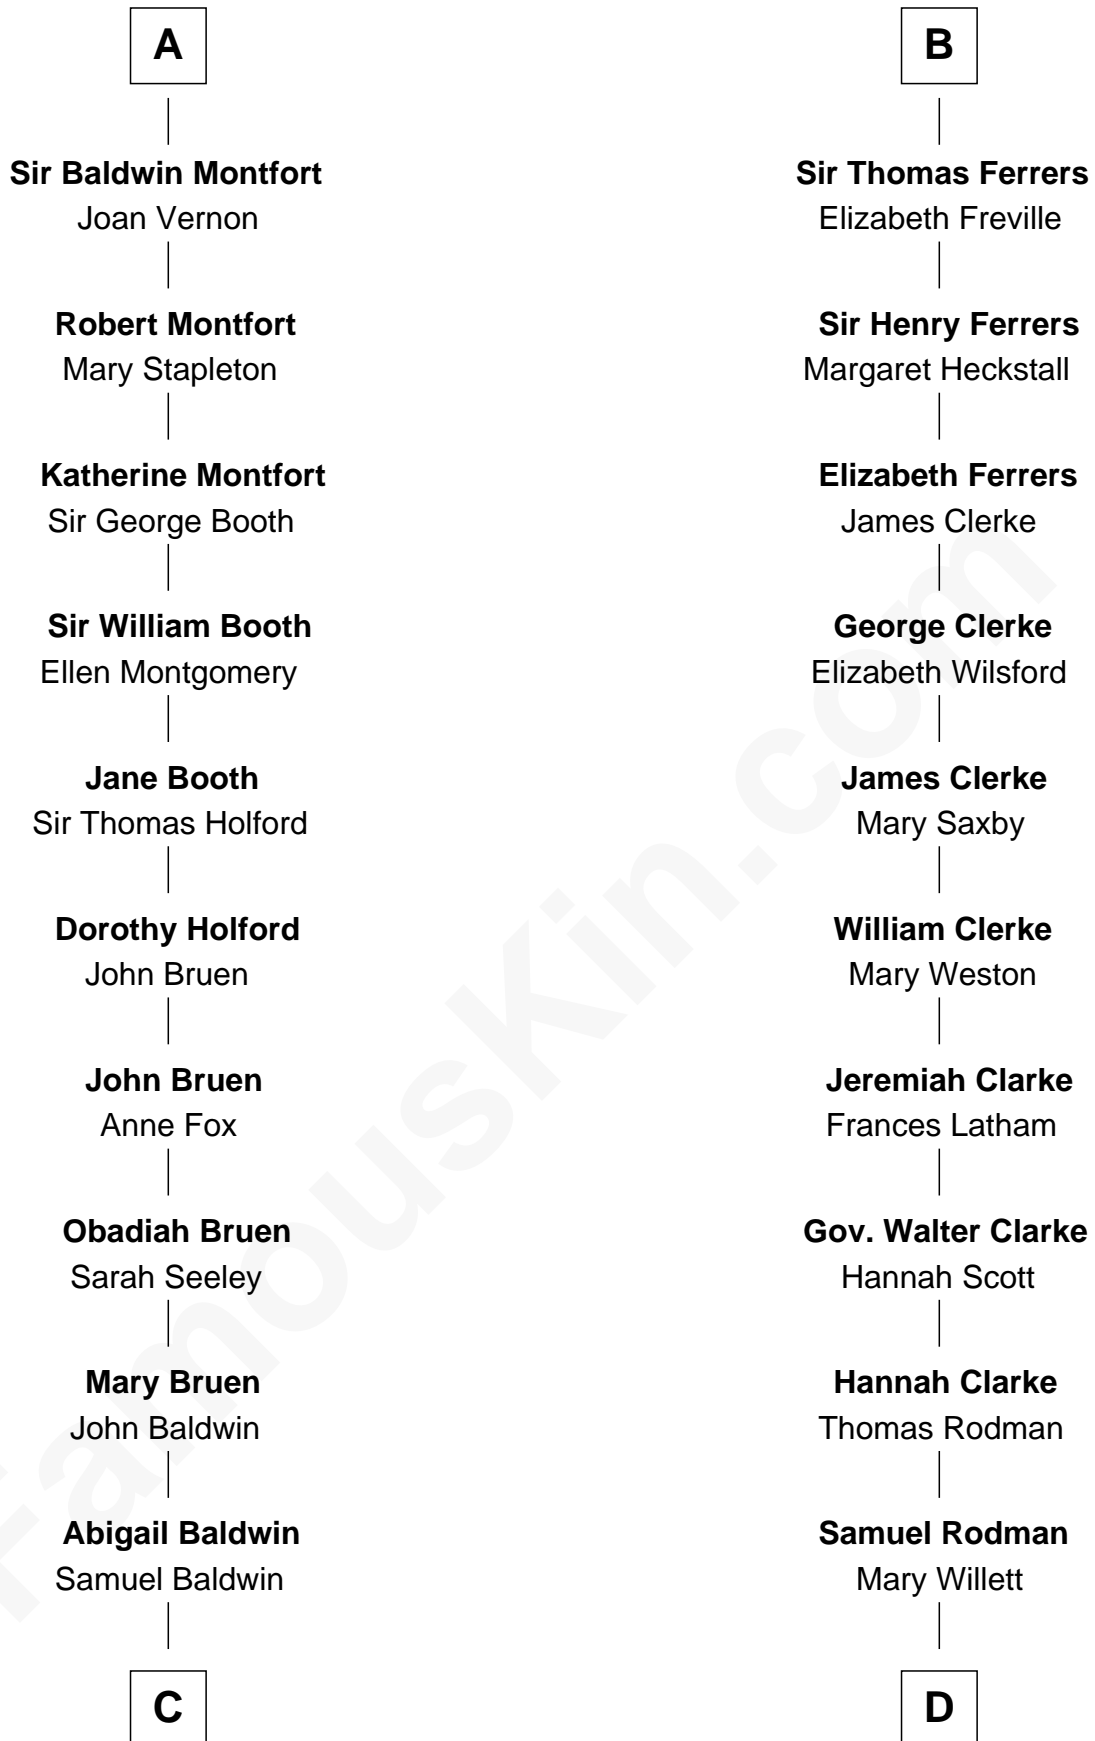

FamousKin.com Relationship Chart of

Abraham Baldwin

Signer of the U.S. Constitution

19th cousin 1 time removed of

Joseph Wharton

Founder of the Wharton School of Business

Sir Humphrey de Bohun

Maud of Eu

C

Timothy Baldwin
Bathsheba Stone

Michael Baldwin
Lucy Dudley

Abraham Baldwin
Signer of the U.S. Constitution

D

Thomas Rodman
Mary Borden

Hannah Rodman
Samuel Rowland Fisher

Deborah Fisher
William Wharton