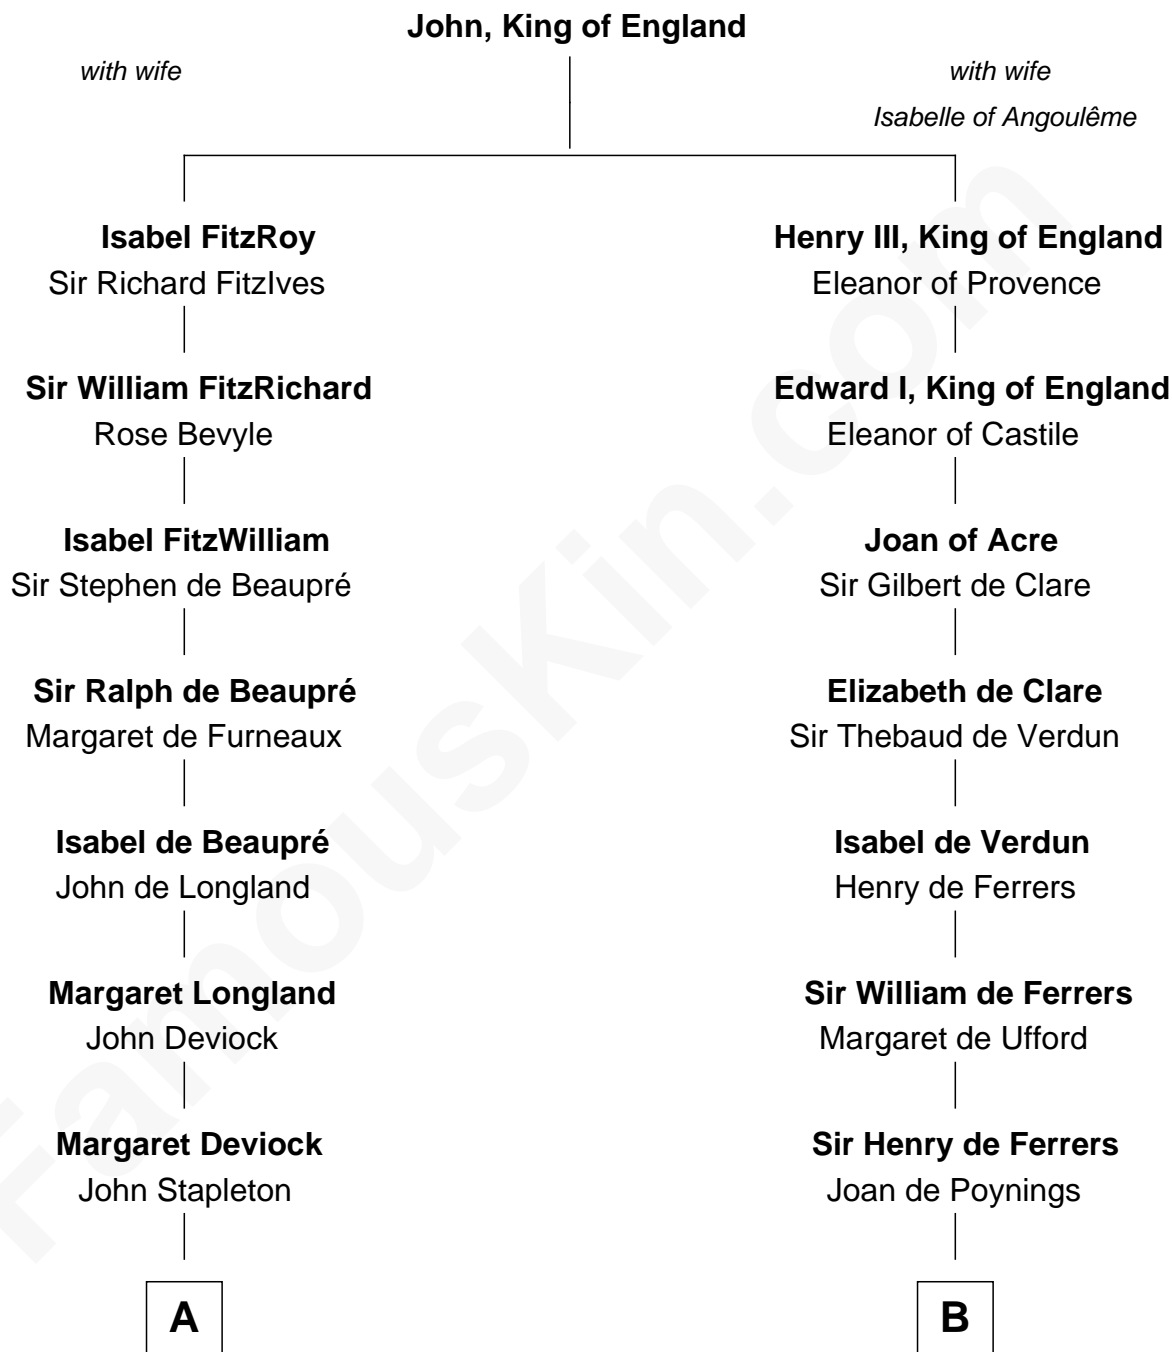

FamousKin.com

Relationship Chart of Abraham Baldwin

Signer of the U.S. Constitution

19th cousin 2 times removed of

Joseph Wharton

Founder of the Wharton School of Business

C

Timothy Baldwin
Bathsheba Stone

Michael Baldwin
Lucy Dudley

Abraham Baldwin
Signer of the U.S. Constitution

D

Samuel Rodman
Mary Willett

Thomas Rodman
Mary Borden

Hannah Rodman
Samuel Rowland Fisher

Deborah Fisher
William Wharton

Joseph Wharton
Founder, Wharton School of Business