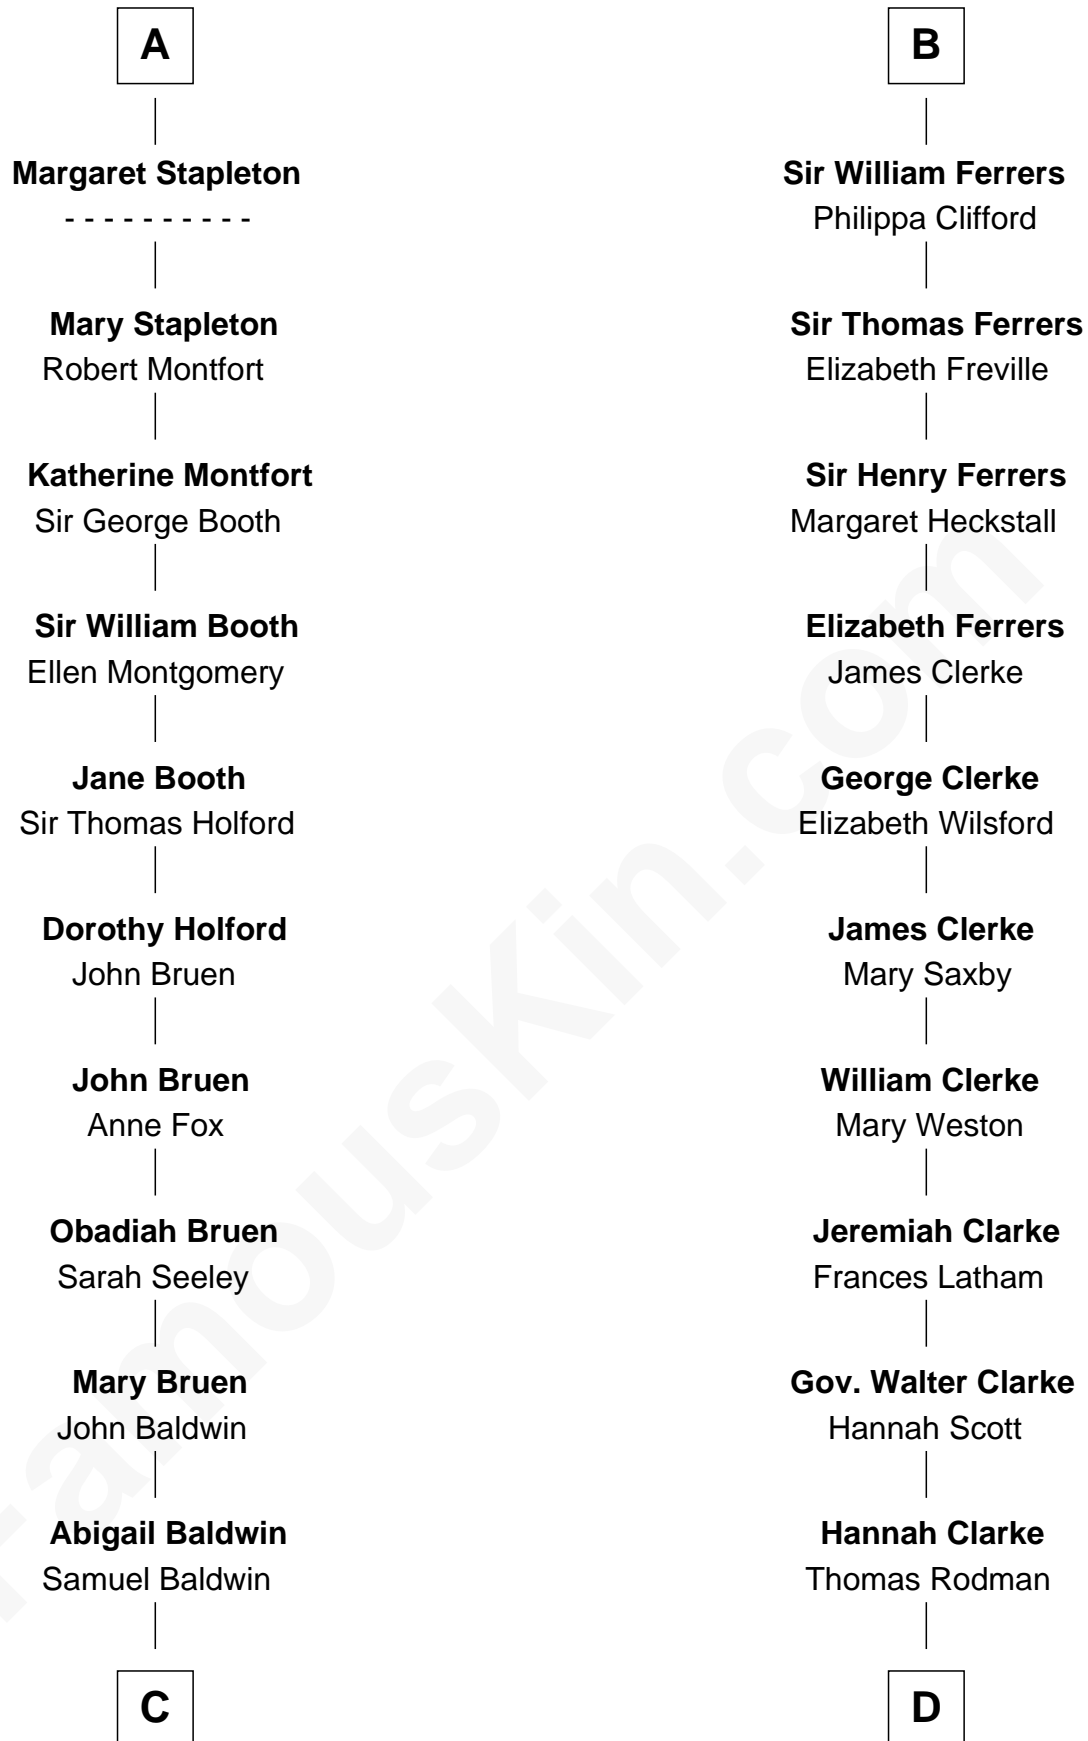

FamousKin.com

Relationship Chart of Abraham Baldwin

Signer of the U.S. Constitution

19th cousin 2 times removed of

Joseph Wharton

Founder of the Wharton School of Business

C

Timothy Baldwin
Bathsheba Stone

Michael Baldwin
Lucy Dudley

Abraham Baldwin
Signer of the U.S. Constitution

D

Samuel Rodman
Mary Willett

Thomas Rodman
Mary Borden

Hannah Rodman
Samuel Rowland Fisher

Deborah Fisher
William Wharton

Joseph Wharton
Founder, Wharton School of Business