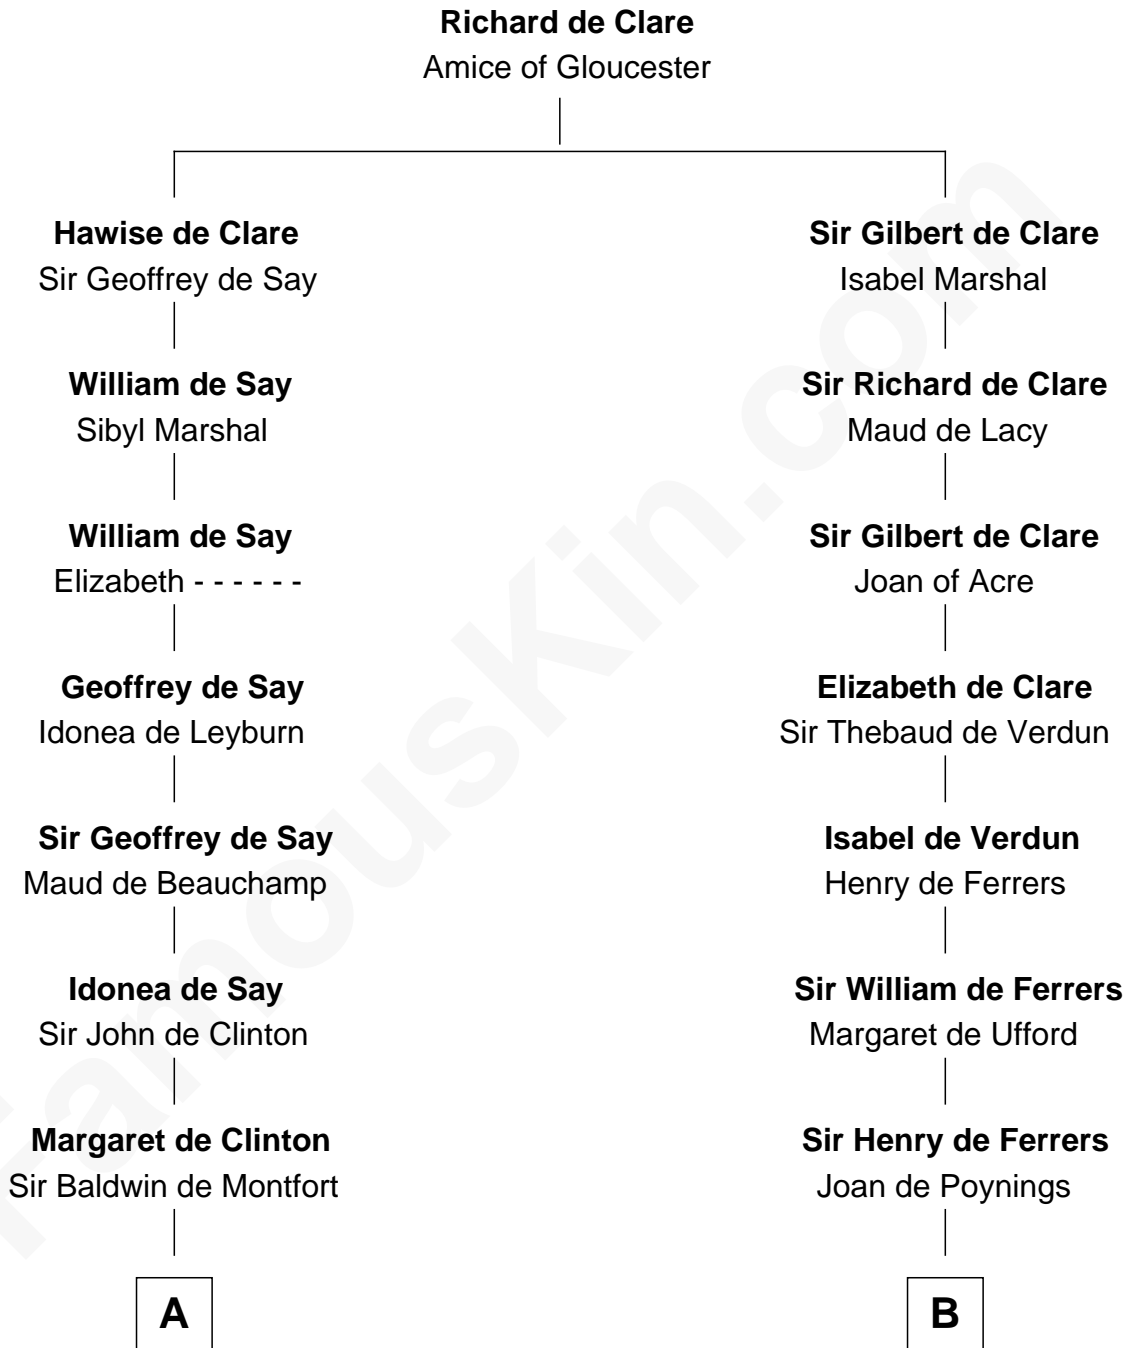

# FamousKin.com Relationship Chart of

**Abraham Baldwin**

*Signer of the U.S. Constitution*

20th cousin 1 time removed of

**Joseph Wharton**

*Founder of the Wharton School of Business*

**C**

**Abigail Baldwin**

Samuel Baldwin

**Timothy Baldwin**

Bathsheba Stone

**Michael Baldwin**

Lucy Dudley

**Abraham Baldwin**

*Signer of the U.S. Constitution*

**D**

**Samuel Rodman**

Mary Willett

**Thomas Rodman**

Mary Borden

**Hannah Rodman**

Samuel Rowland Fisher

**Deborah Fisher**

William Wharton