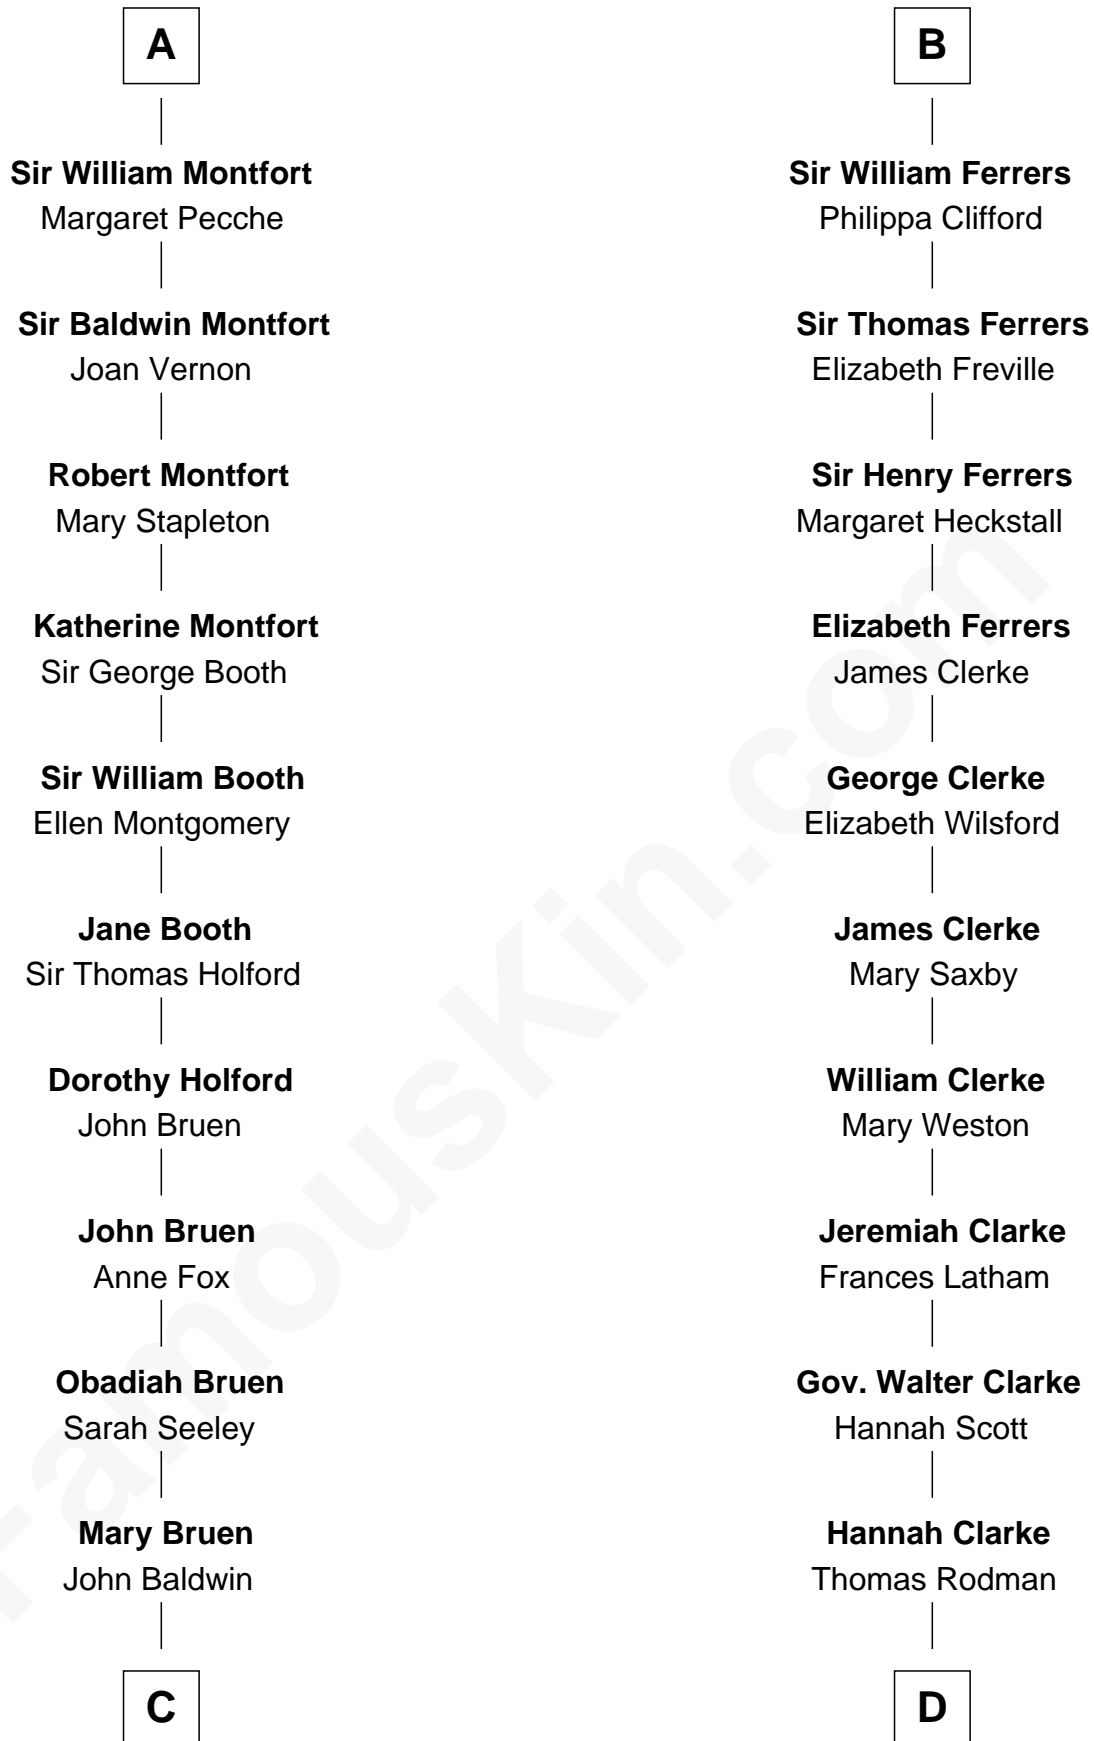

# FamousKin.com Relationship Chart of

**Abraham Baldwin**

*Signer of the U.S. Constitution*

20th cousin 1 time removed of

**Joseph Wharton**

*Founder of the Wharton School of Business*

**C**

**Abigail Baldwin**

Samuel Baldwin

**Timothy Baldwin**

Bathsheba Stone

**Michael Baldwin**

Lucy Dudley

**Abraham Baldwin**

*Signer of the U.S. Constitution*

**D**

**Samuel Rodman**

Mary Willett

**Thomas Rodman**

Mary Borden

**Hannah Rodman**

Samuel Rowland Fisher

**Deborah Fisher**

William Wharton