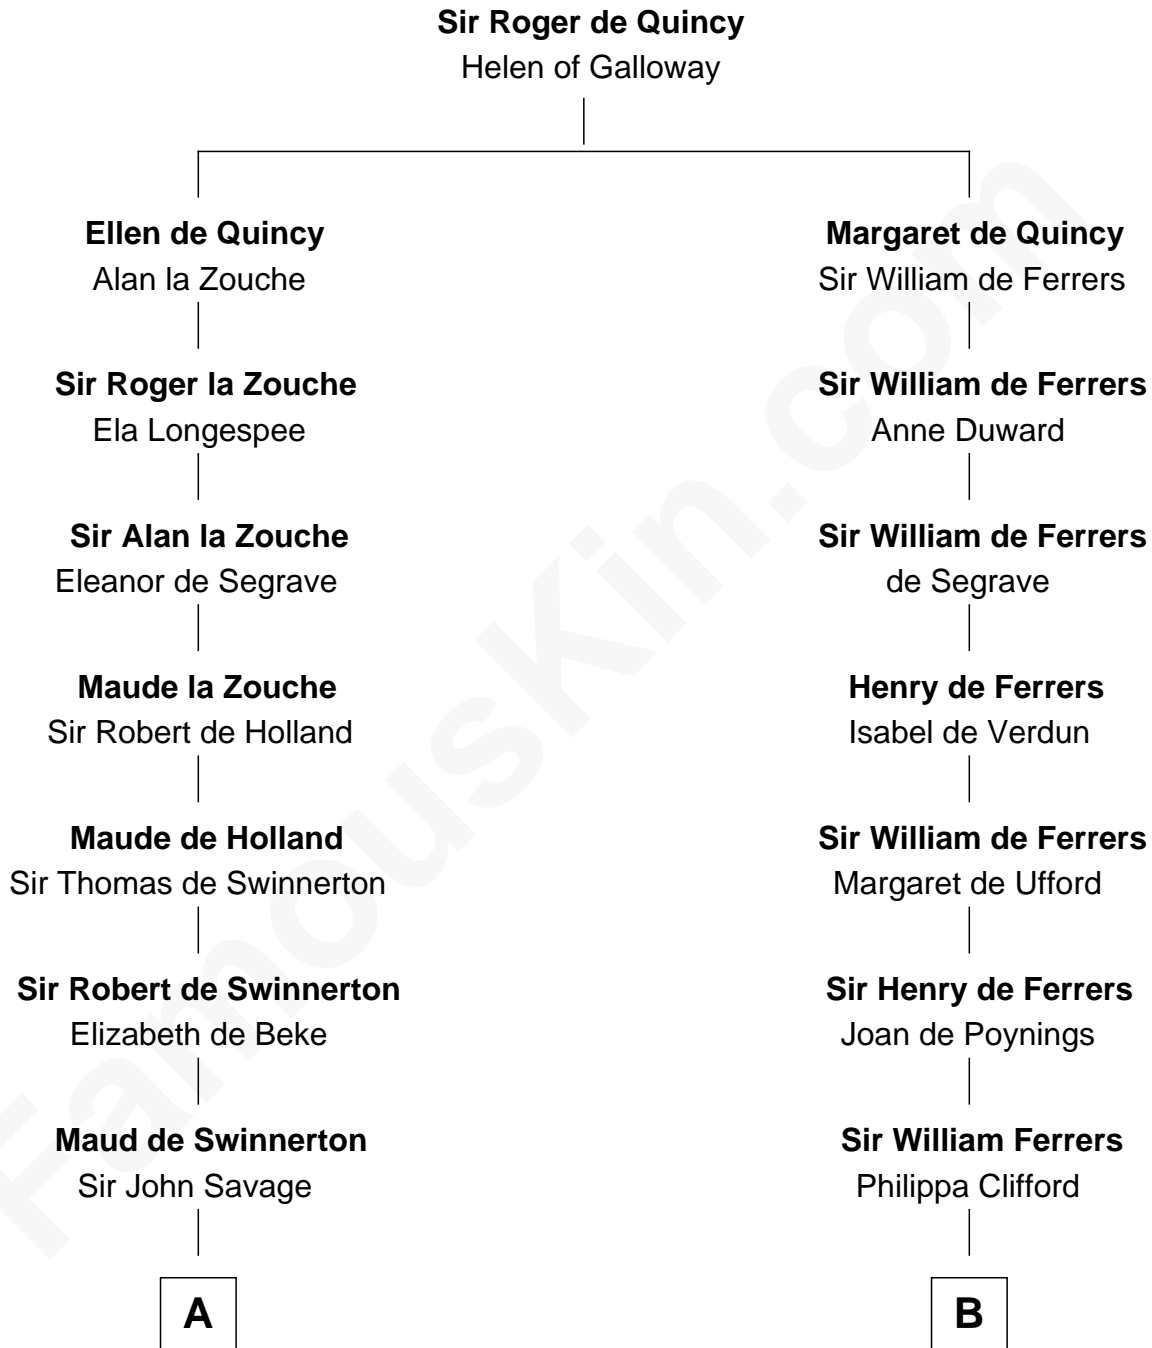

# FamousKin.com Relationship Chart of

**Abraham Baldwin**

*Signer of the U.S. Constitution*

19th cousin 1 time removed of

**Joseph Wharton**

*Founder of the Wharton School of Business*

**C**

**Timothy Baldwin**  
Bathsheba Stone

**Michael Baldwin**  
Lucy Dudley

**Abraham Baldwin**  
*Signer of the U.S. Constitution*

**D**

**Thomas Rodman**  
Mary Borden

**Hannah Rodman**  
Samuel Rowland Fisher

**Deborah Fisher**  
William Wharton