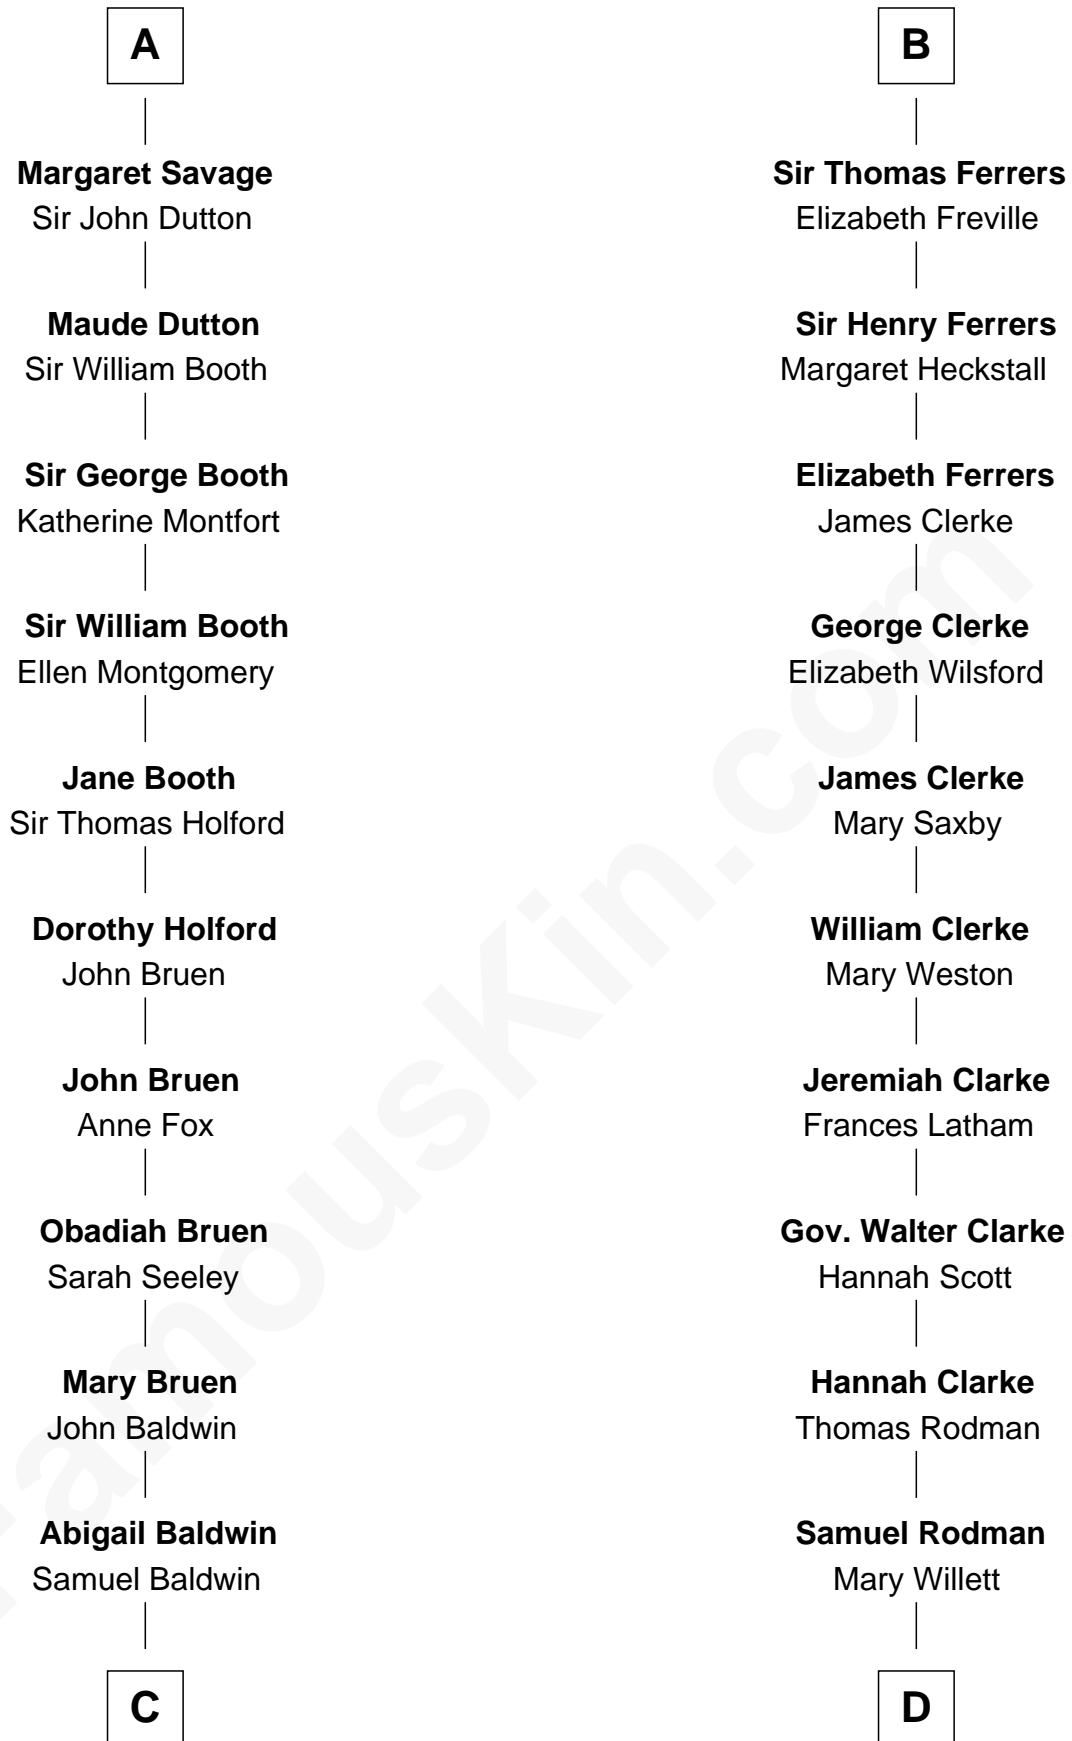

# FamousKin.com Relationship Chart of

**Abraham Baldwin**

*Signer of the U.S. Constitution*

19th cousin 1 time removed of

**Joseph Wharton**

*Founder of the Wharton School of Business*

**C**

**Timothy Baldwin**  
Bathsheba Stone

**Michael Baldwin**  
Lucy Dudley

**Abraham Baldwin**  
*Signer of the U.S. Constitution*

**D**

**Thomas Rodman**  
Mary Borden

**Hannah Rodman**  
Samuel Rowland Fisher

**Deborah Fisher**  
William Wharton