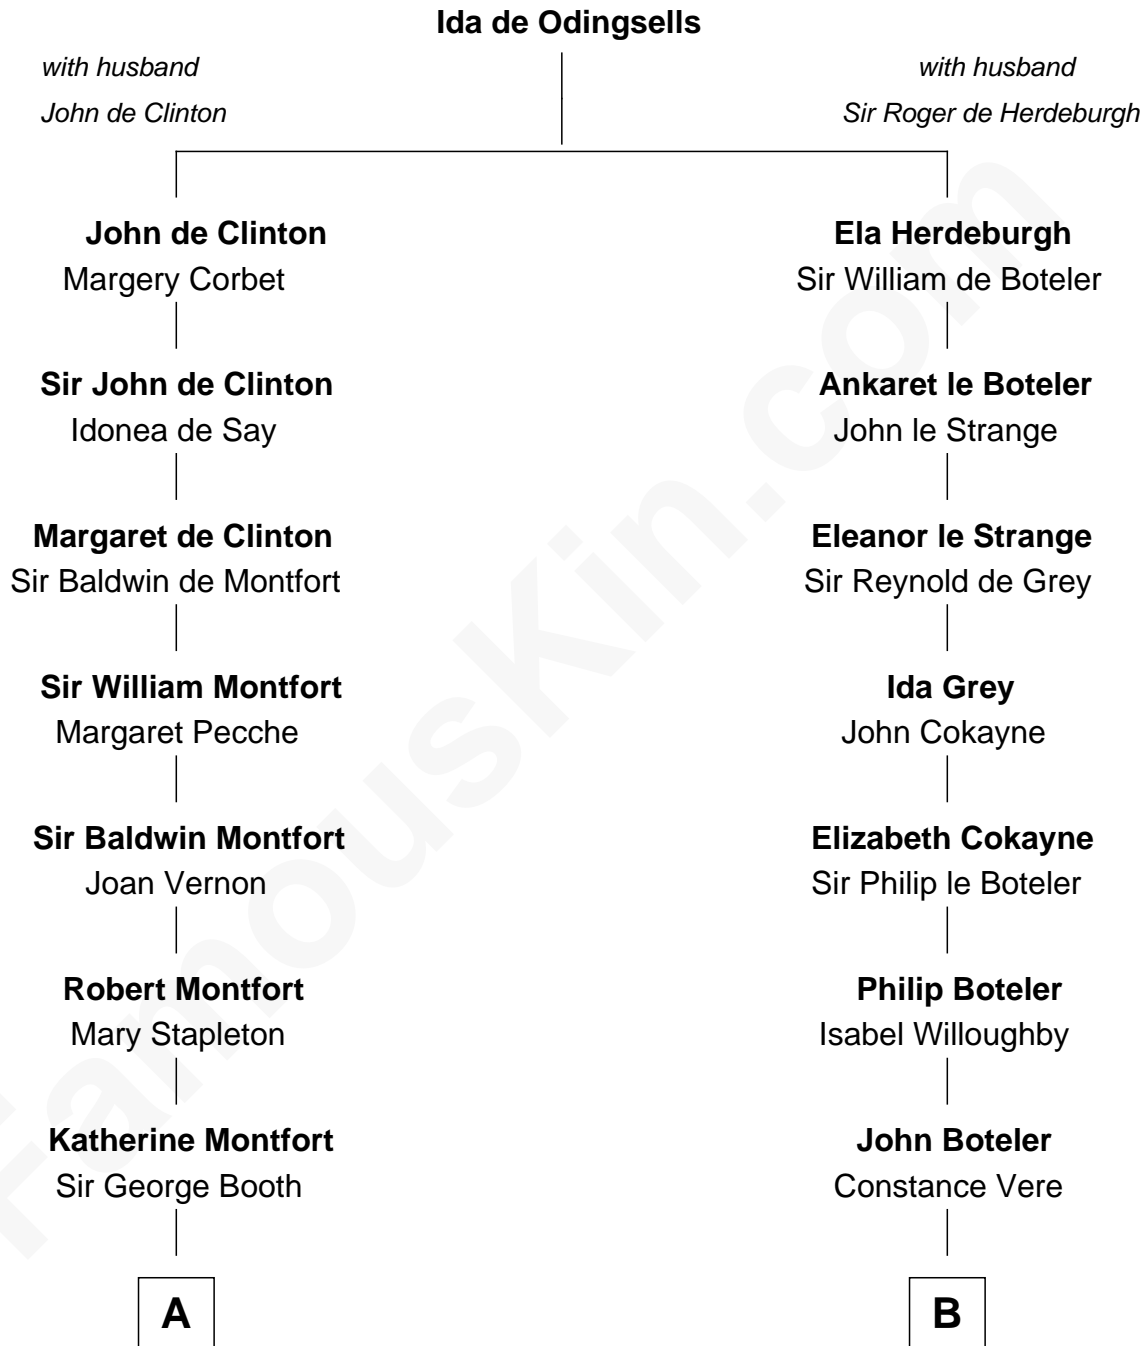

FamousKin.com

Relationship Chart of

Abraham Baldwin

Signer of the U.S. Constitution

16th cousin 3 times removed of

Joseph Wharton

Founder of the Wharton School of Business

C

Hannah Rodman
Samuel Rowland Fisher

Deborah Fisher
William Wharton

Joseph Wharton
Founder, Wharton School of Business

FamousKin.com