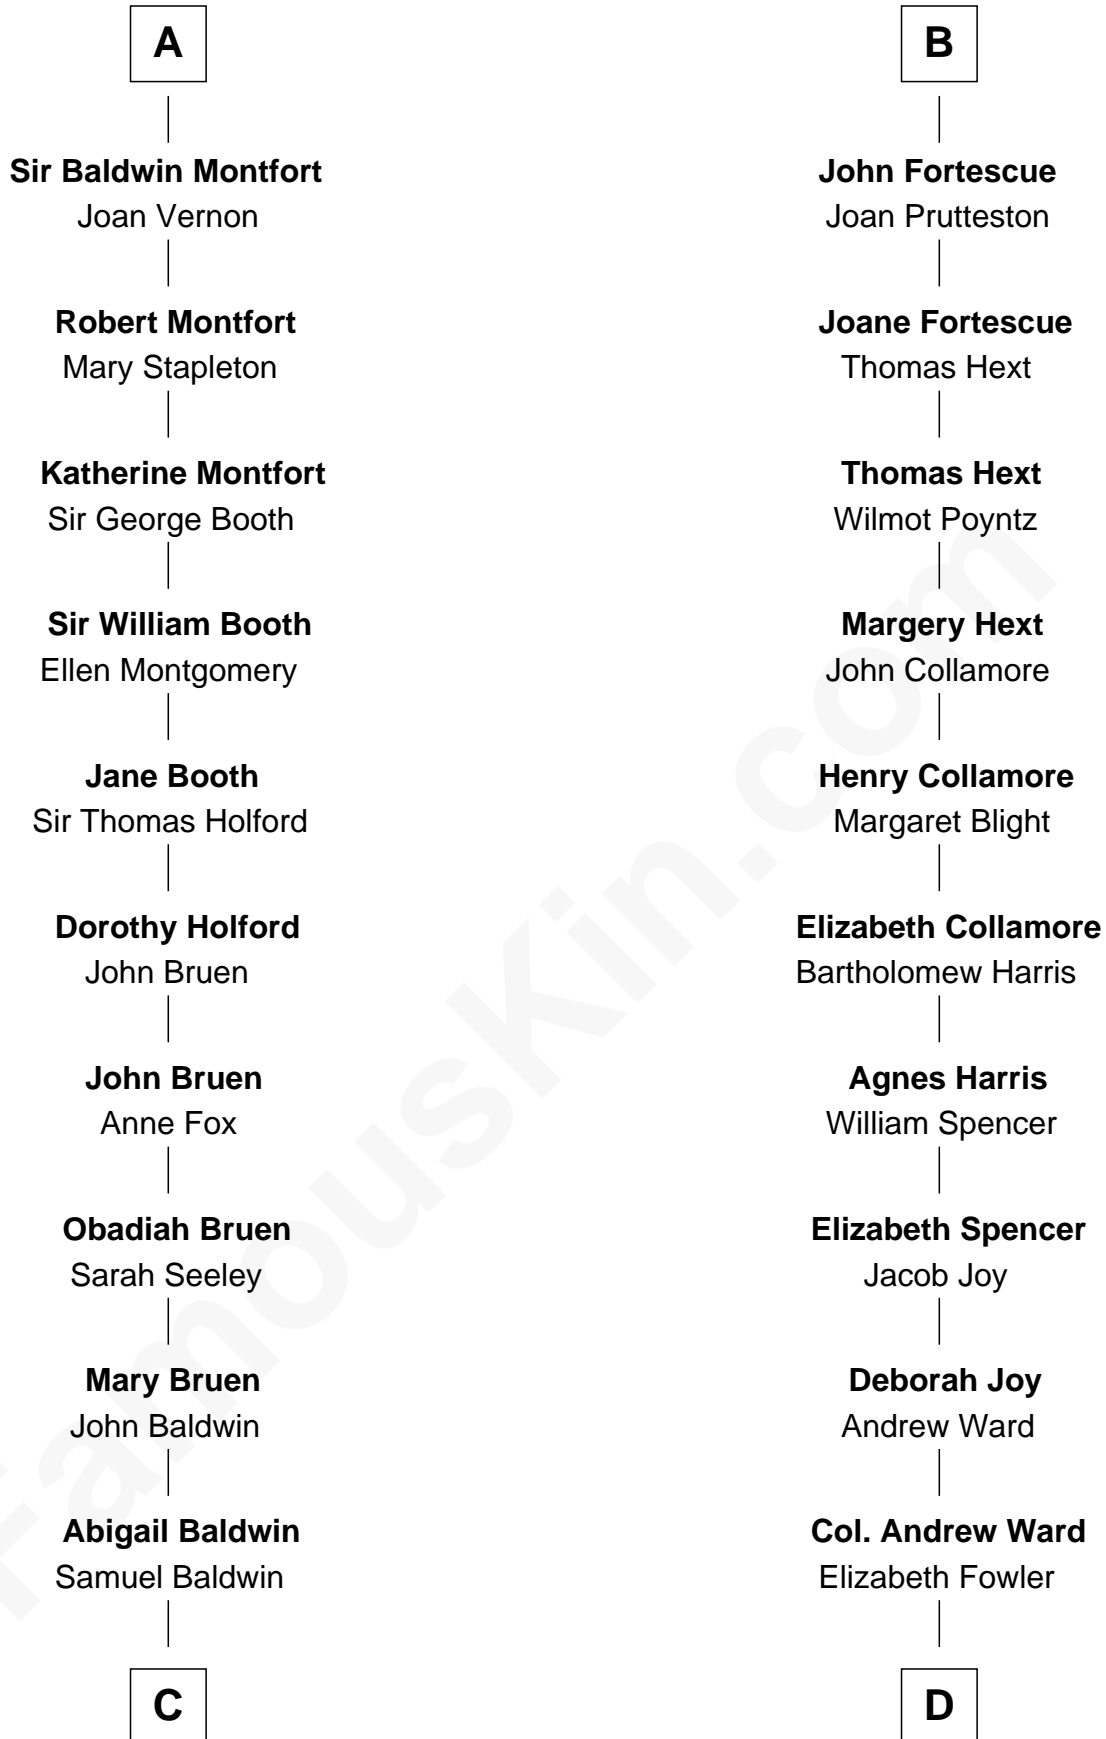

FamousKin.com Relationship Chart of

Abraham Baldwin

Signer of the U.S. Constitution

19th cousin 1 time removed of

Harriet Beecher Stowe

Author of Uncle Tom's Cabin

Sir Geoffrey FitzPiers

Aveline de Clare

C

Timothy Baldwin
Bathsheba Stone

Michael Baldwin
Lucy Dudley

Abraham Baldwin
Signer of the U.S. Constitution

D

Andrew Ward
Diana Hubbard

Roxana Ward
Eli Foote

Roxana Foote
Rev. Dr. Lyman Beecher