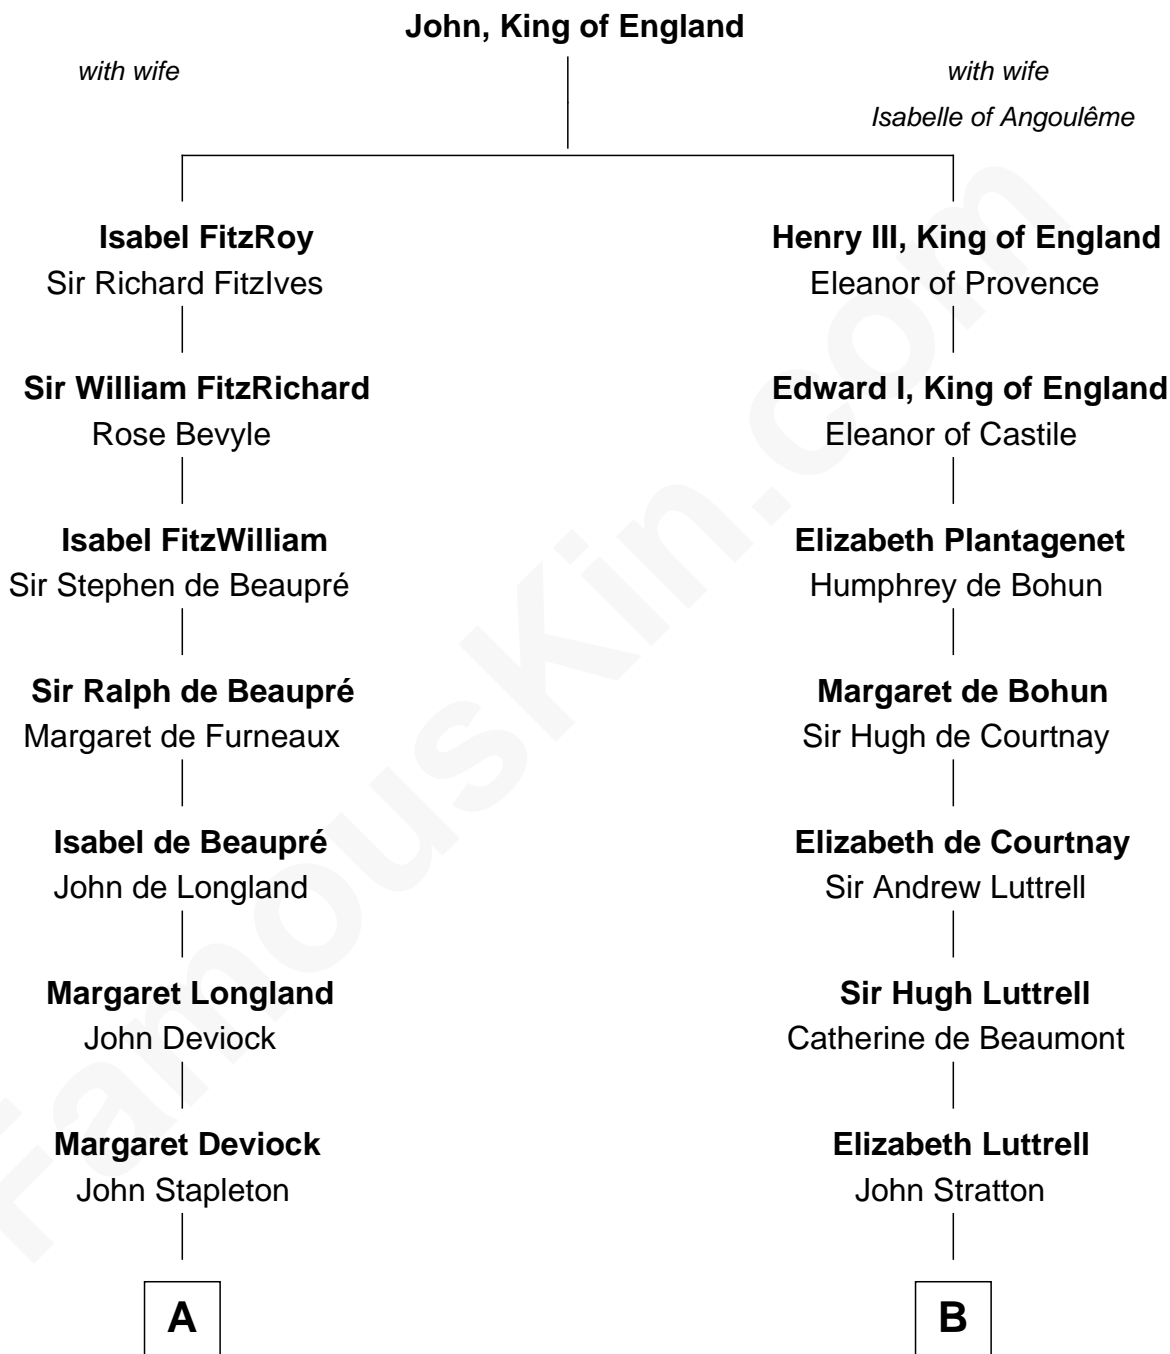

FamousKin.com Relationship Chart of Abraham Baldwin

Signer of the U.S. Constitution

16th cousin 3 times removed of

Benjamin Harrison V

Signer of the Declaration of Independence

C

—
Timothy Baldwin
Bathsheba Stone

—
Michael Baldwin
Lucy Dudley

—
Abraham Baldwin
Signer of the U.S. Constitution

FamousKin.com