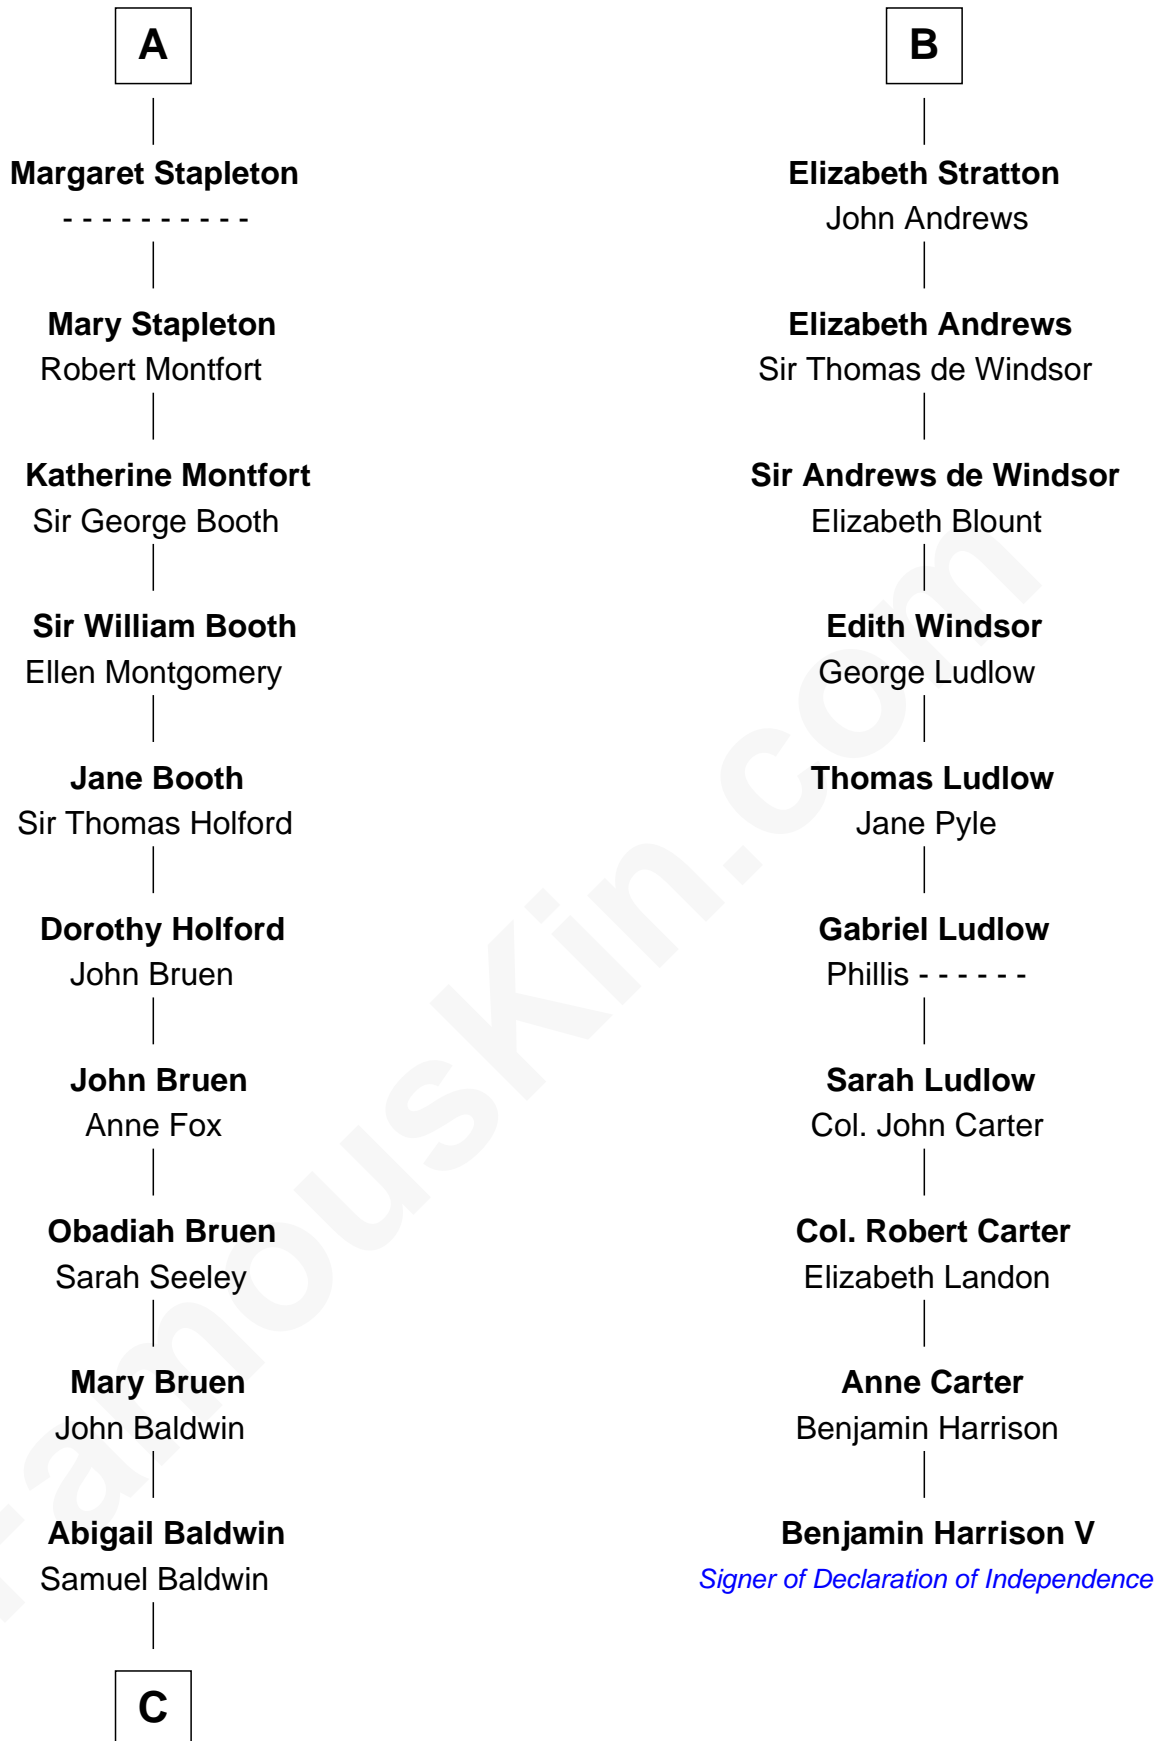

FamousKin.com Relationship Chart of Abraham Baldwin

Signer of the U.S. Constitution

16th cousin 3 times removed of

Benjamin Harrison V

Signer of the Declaration of Independence

C

—
Timothy Baldwin
Bathsheba Stone

—
Michael Baldwin
Lucy Dudley

—
Abraham Baldwin
Signer of the U.S. Constitution

FamousKin.com