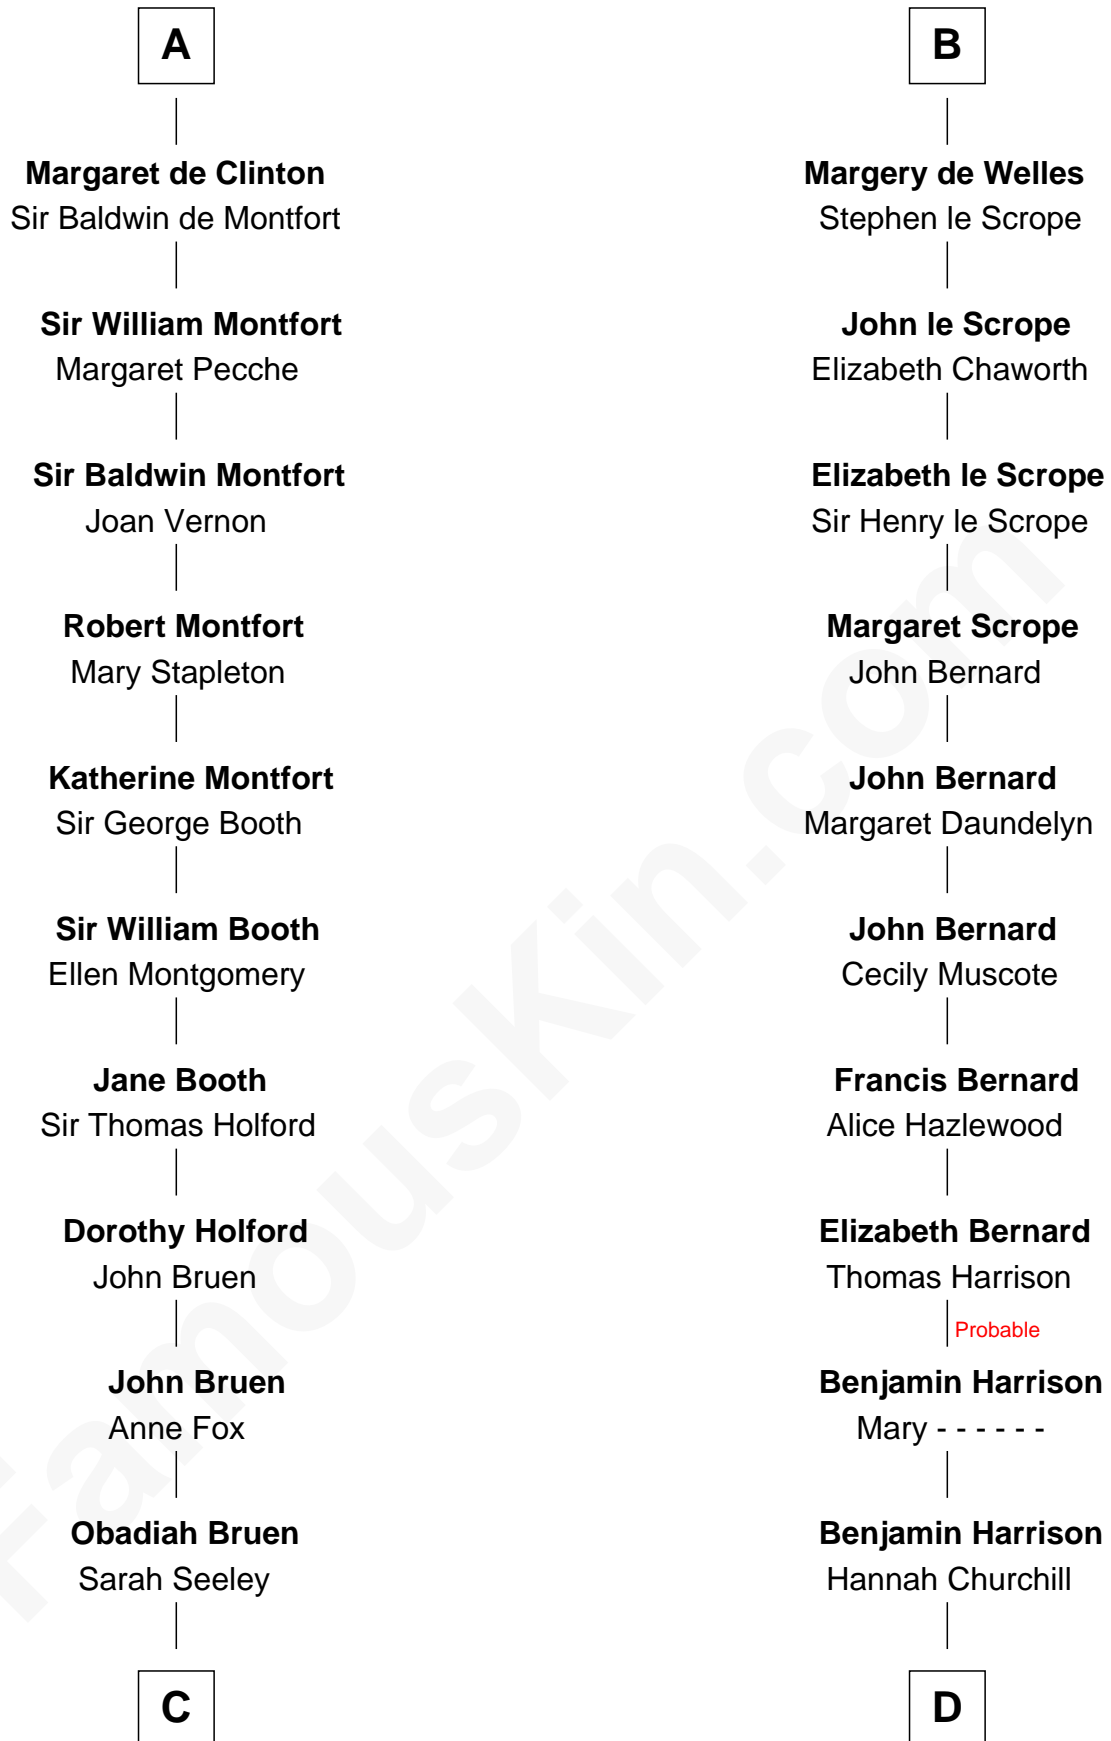

## Relationship Chart of

### Abraham Baldwin

*Signer of the U.S. Constitution*

19th cousin 2 times removed of

### Benjamin Harrison V

*Signer of the Declaration of Independence*

**C**

**Mary Bruen**  
John Baldwin

**Abigail Baldwin**  
Samuel Baldwin

**Timothy Baldwin**  
Bathsheba Stone

**Michael Baldwin**  
Lucy Dudley