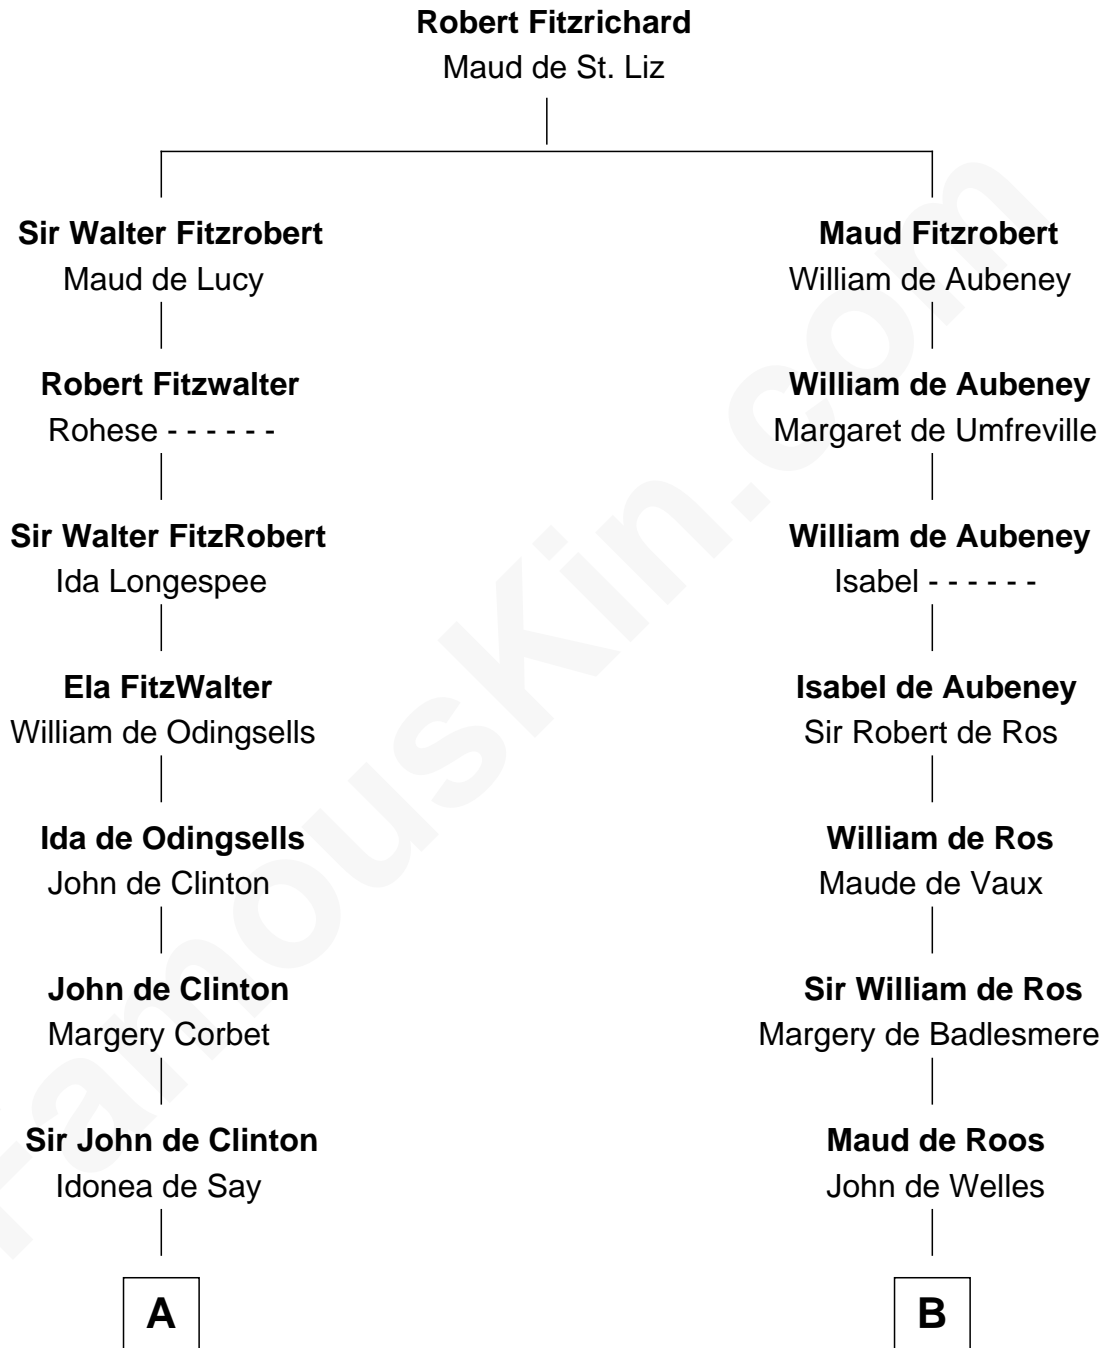

FamousKin.com

Relationship Chart of

Abraham Baldwin

Signer of the U.S. Constitution

19th cousin 2 times removed of

Benjamin Harrison V

Signer of the Declaration of Independence