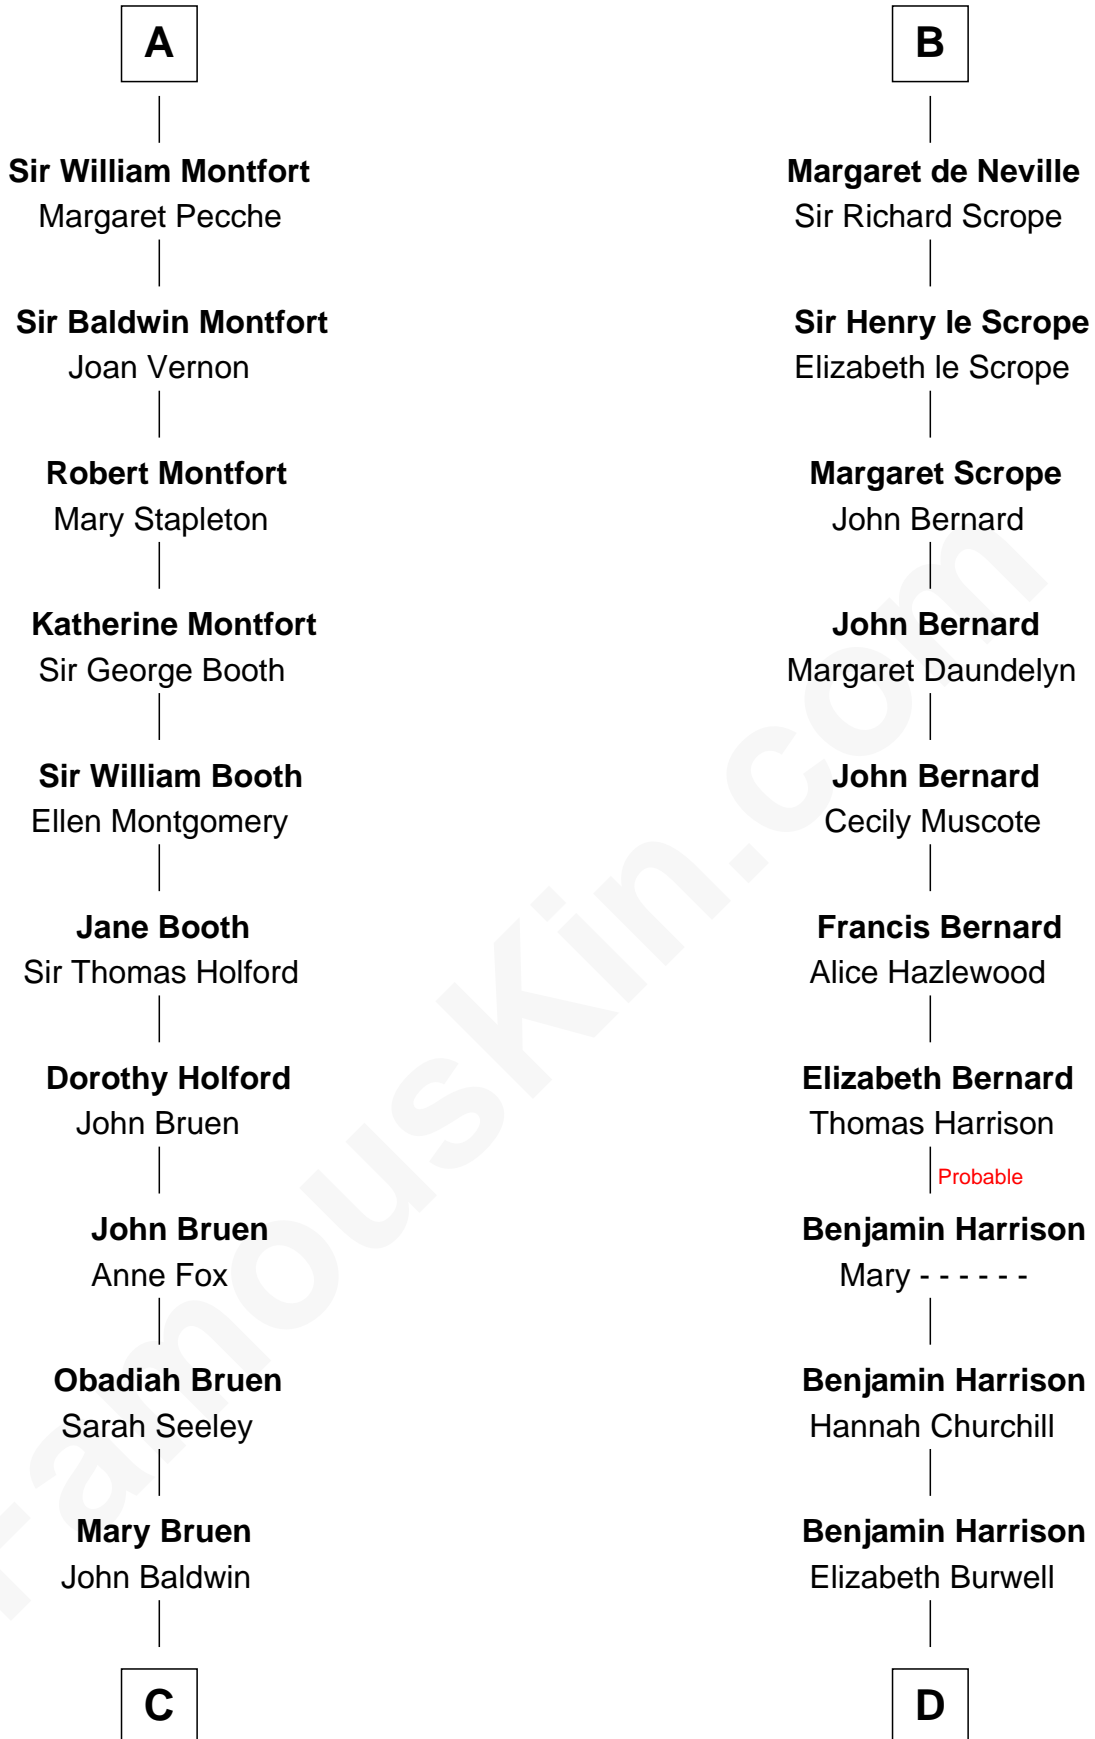

FamousKin.com

Relationship Chart of

Abraham Baldwin

Signer of the U.S. Constitution

18th cousin 2 times removed of

Benjamin Harrison V

Signer of the Declaration of Independence

C

Abigail Baldwin
Samuel Baldwin

Timothy Baldwin
Bathsheba Stone

Michael Baldwin
Lucy Dudley

Abraham Baldwin
Signer of the U.S. Constitution

D

Benjamin Harrison
Anne Carter

Benjamin Harrison V
Signer of Declaration of Independence