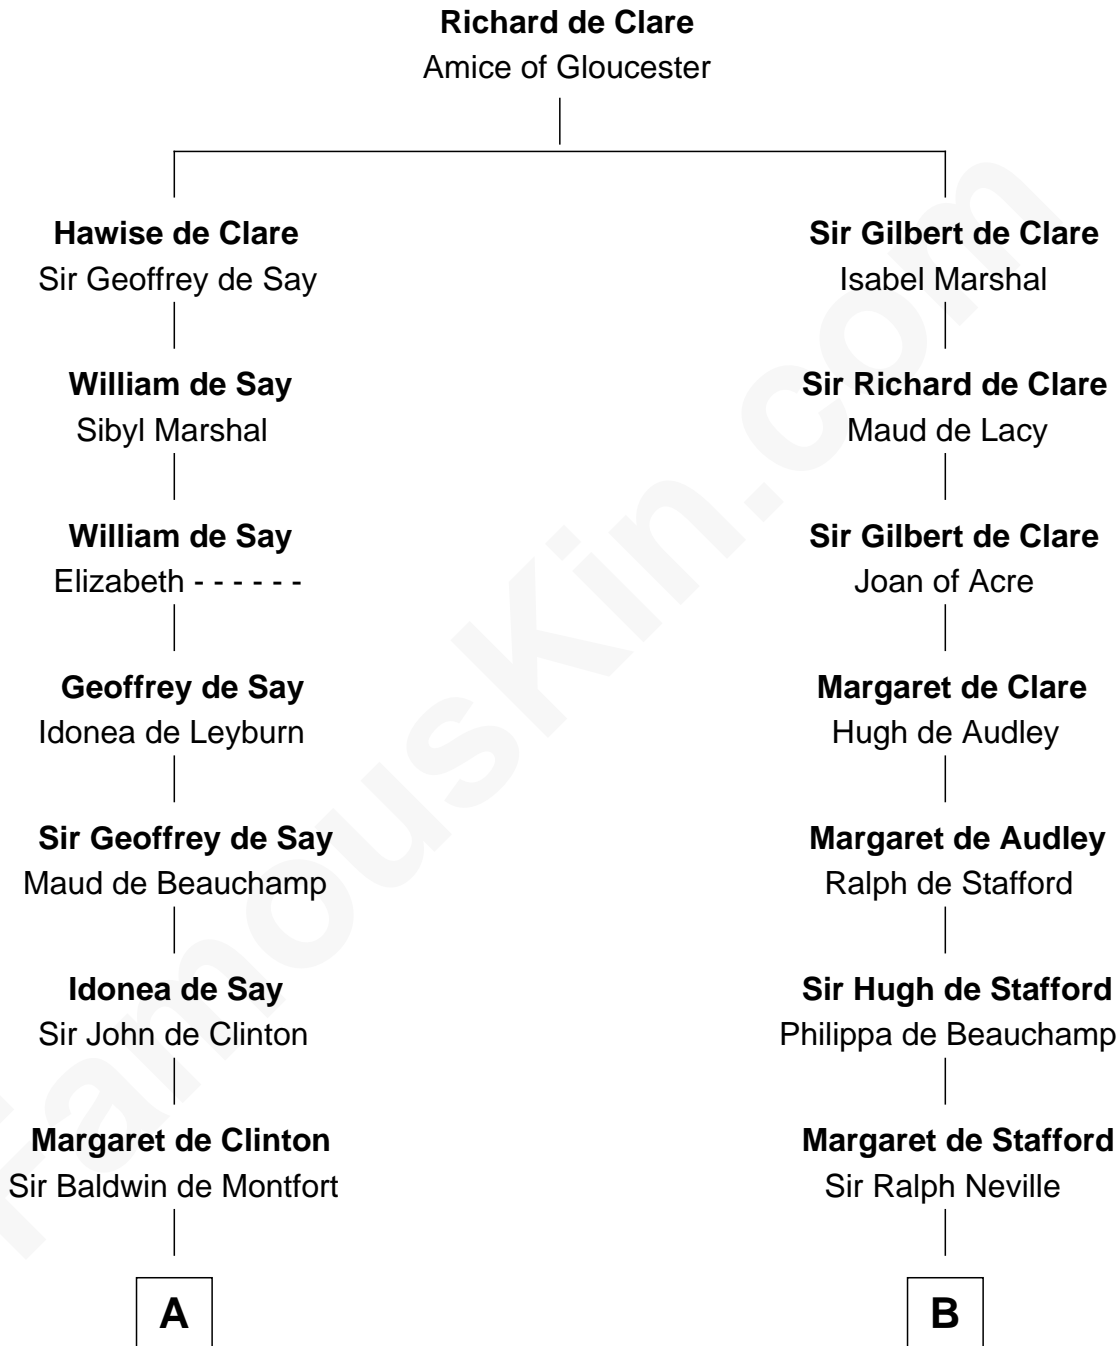

FamousKin.com

Relationship Chart of

Abraham Baldwin

Signer of the U.S. Constitution

18th cousin 2 times removed of

Benjamin Harrison V

Signer of the Declaration of Independence

C

Abigail Baldwin
Samuel Baldwin

Timothy Baldwin
Bathsheba Stone

Michael Baldwin
Lucy Dudley

Abraham Baldwin
Signer of the U.S. Constitution

D

Benjamin Harrison
Anne Carter

Benjamin Harrison V
Signer of Declaration of Independence