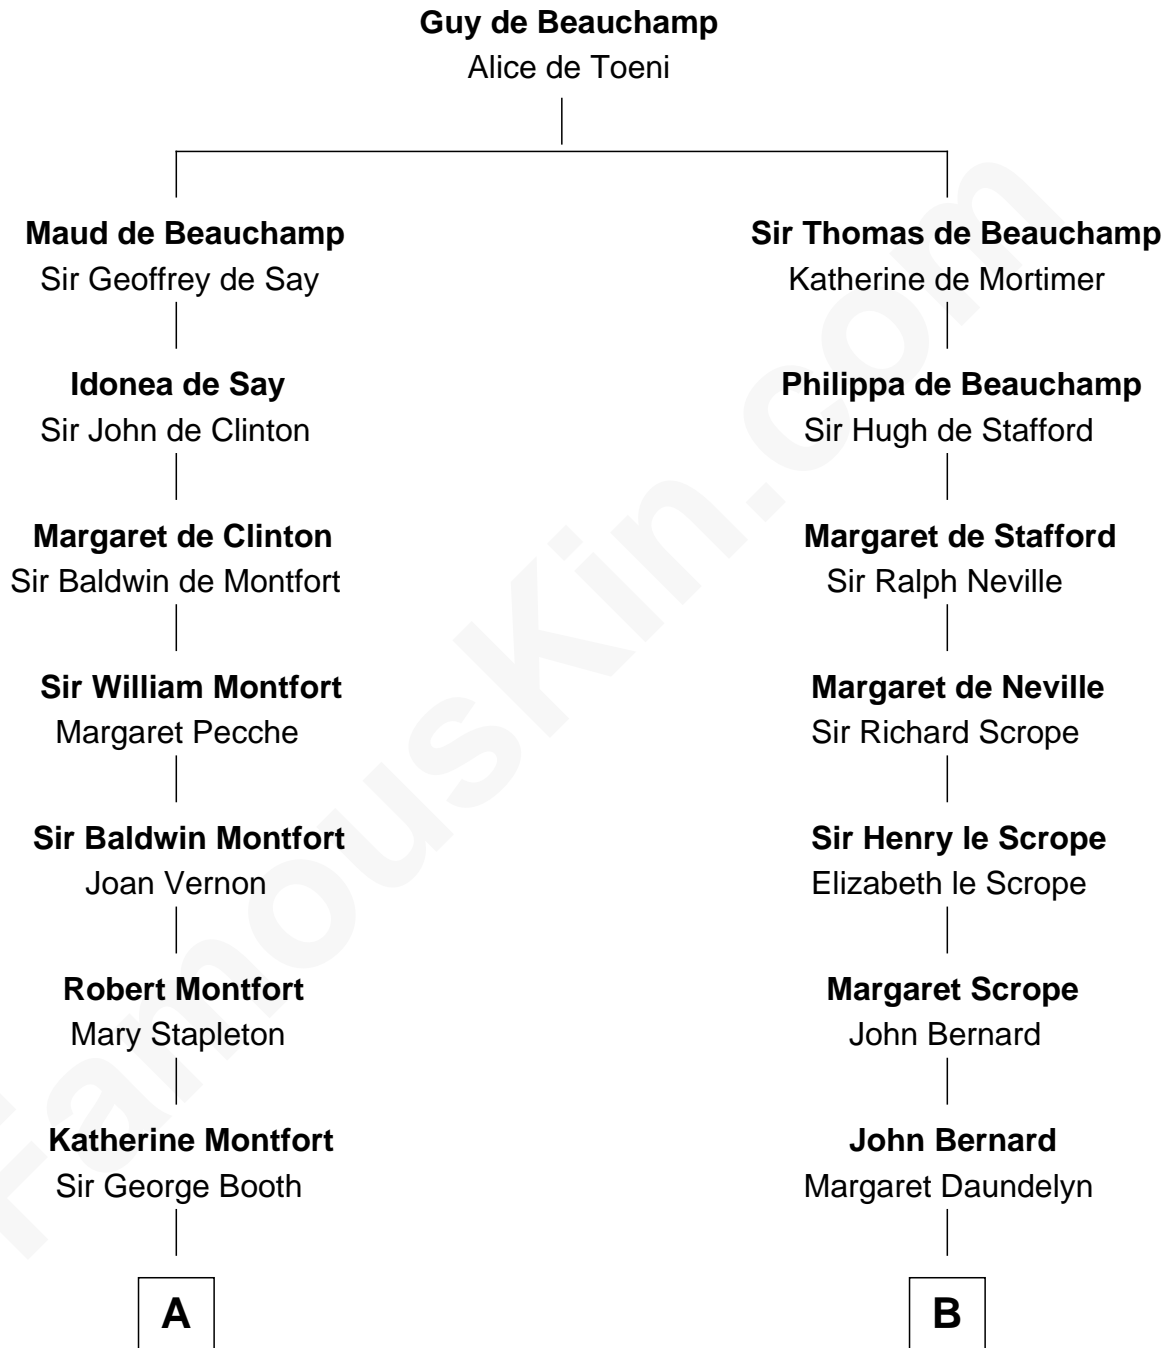

FamousKin.com

Relationship Chart of

Abraham Baldwin

Signer of the U.S. Constitution

14th cousin 2 times removed of

Benjamin Harrison V

Signer of the Declaration of Independence

A

Sir William Booth
Ellen Montgomery

Jane Booth
Sir Thomas Holford

Dorothy Holford
John Bruen

John Bruen
Anne Fox

Obadiah Bruen
Sarah Seeley

Mary Bruen
John Baldwin

Abigail Baldwin
Samuel Baldwin

Timothy Baldwin
Bathsheba Stone

Michael Baldwin
Lucy Dudley

Abraham Baldwin
Signer of the U.S. Constitution

B

John Bernard
Cecily Muscote

Francis Bernard
Alice Hazlewood

Elizabeth Bernard
Thomas Harrison

Benjamin Harrison
Mary - - - - -

Benjamin Harrison
Hannah Churchill