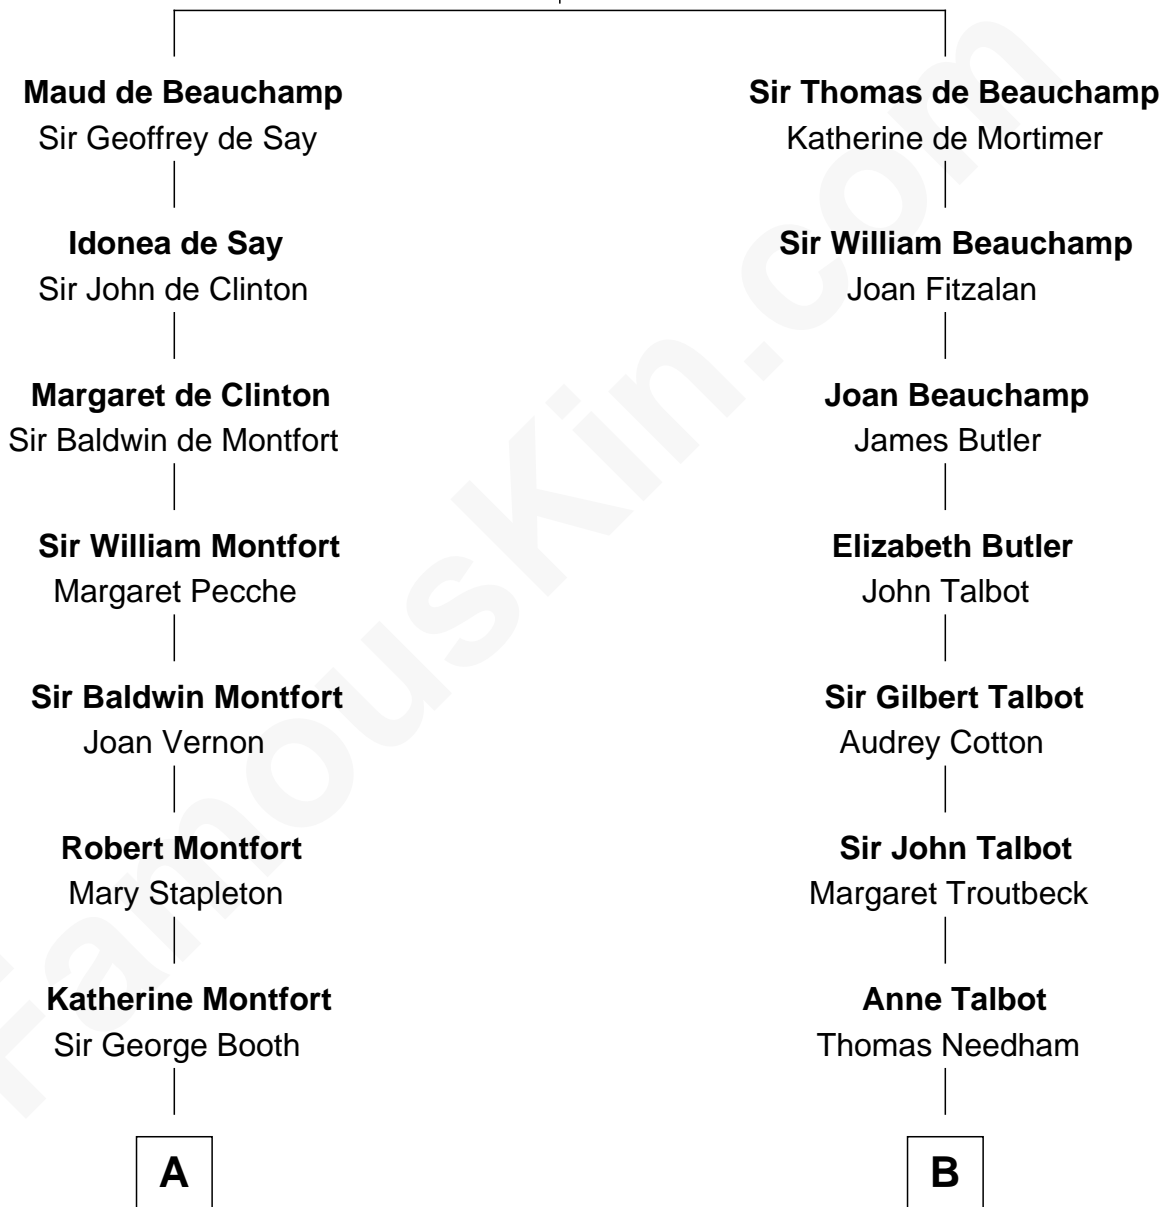

FamousKin.com Relationship Chart of

Abraham Baldwin

Signer of the U.S. Constitution

16th cousin of

Jay Gould

American Railroad "Robber Baron"

Guy de Beauchamp

Alice de Toeni

A

Sir William Booth
Ellen Montgomery

Jane Booth
Sir Thomas Holford

Dorothy Holford
John Bruen

John Bruen
Anne Fox

Obadiah Bruen
Sarah Seeley

Mary Bruen
John Baldwin

Abigail Baldwin
Samuel Baldwin