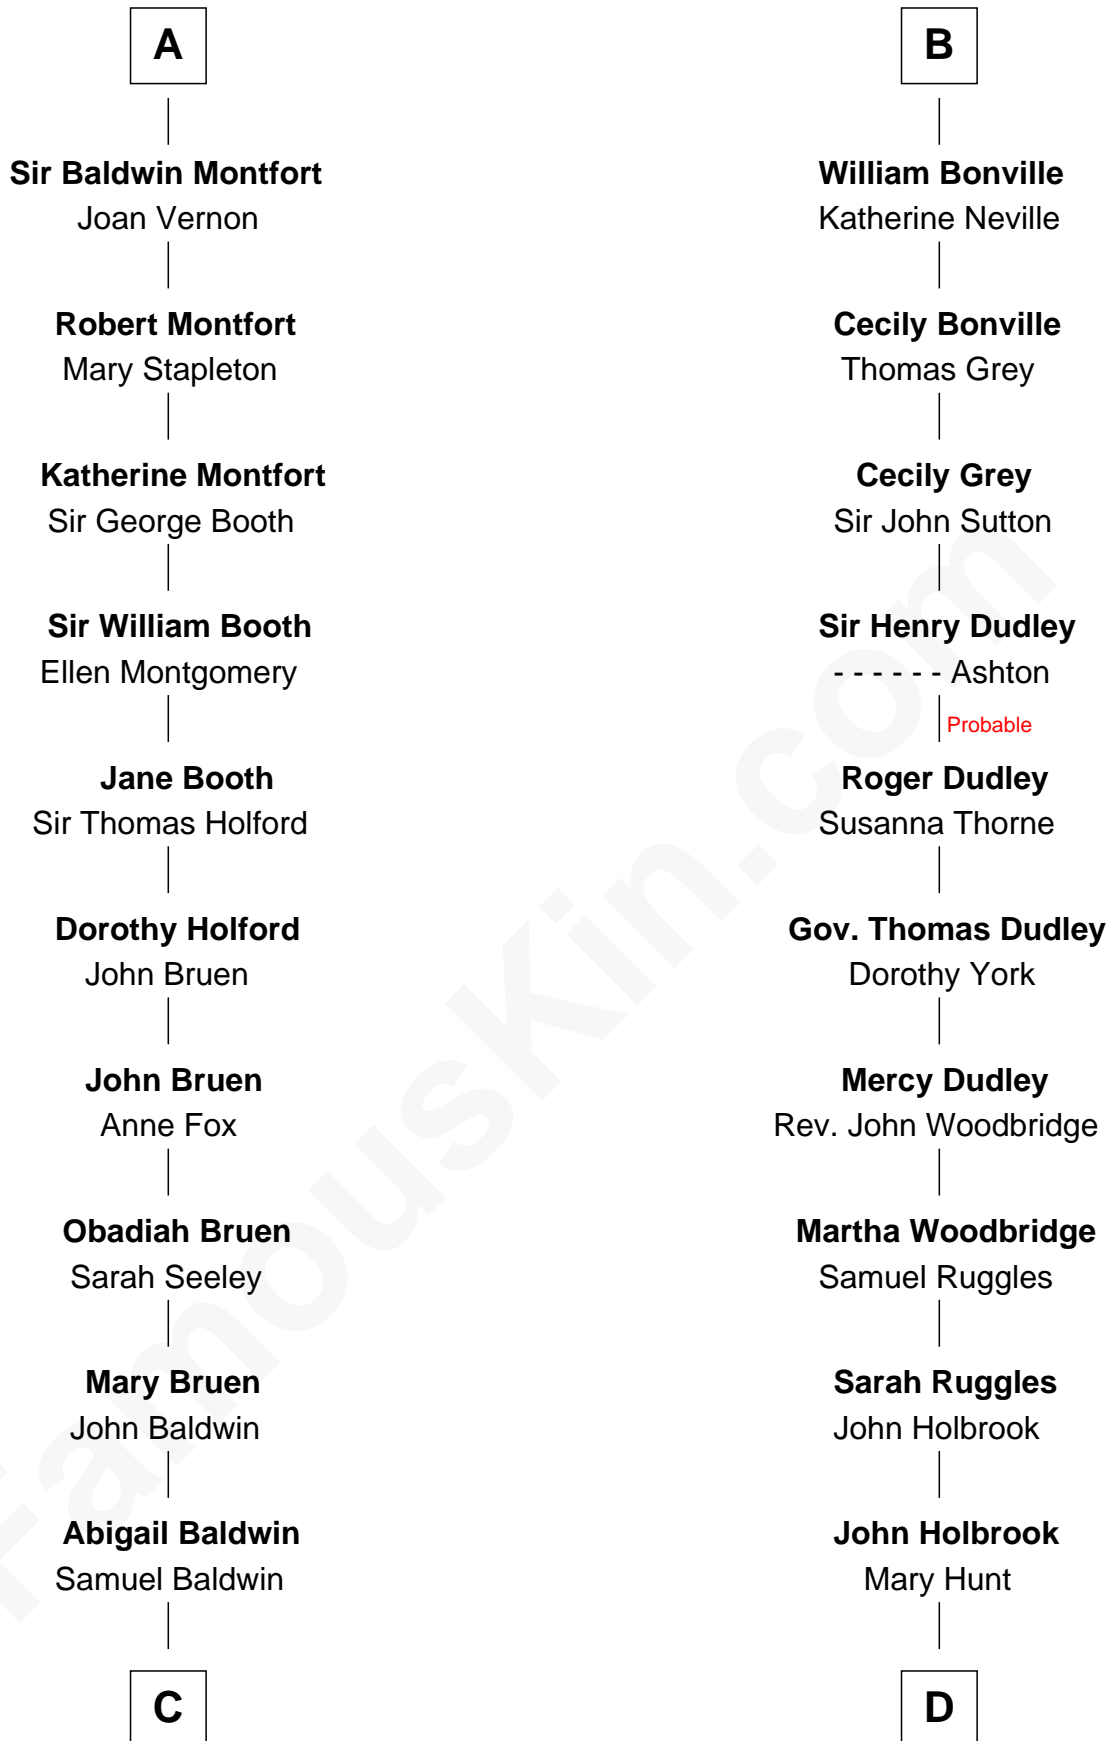

# FamousKin.com Relationship Chart of

**Abraham Baldwin**

*Signer of the U.S. Constitution*

19th cousin 1 time removed of

**William Marsh Rice**

*Founder of Rice University*

**Sir Humphrey de Bohun**

Maud of Eu

**C**

**Timothy Baldwin**  
Bathsheba Stone

**Michael Baldwin**  
Lucy Dudley

**Abraham Baldwin**  
*Signer of the U.S. Constitution*

**D**

**Hannah Holbrook**  
Urban Bates

**Sarah Bates**  
David Rice

**David Rice**  
Patty Hall

**William Marsh Rice**  
*Founder of Rice University*