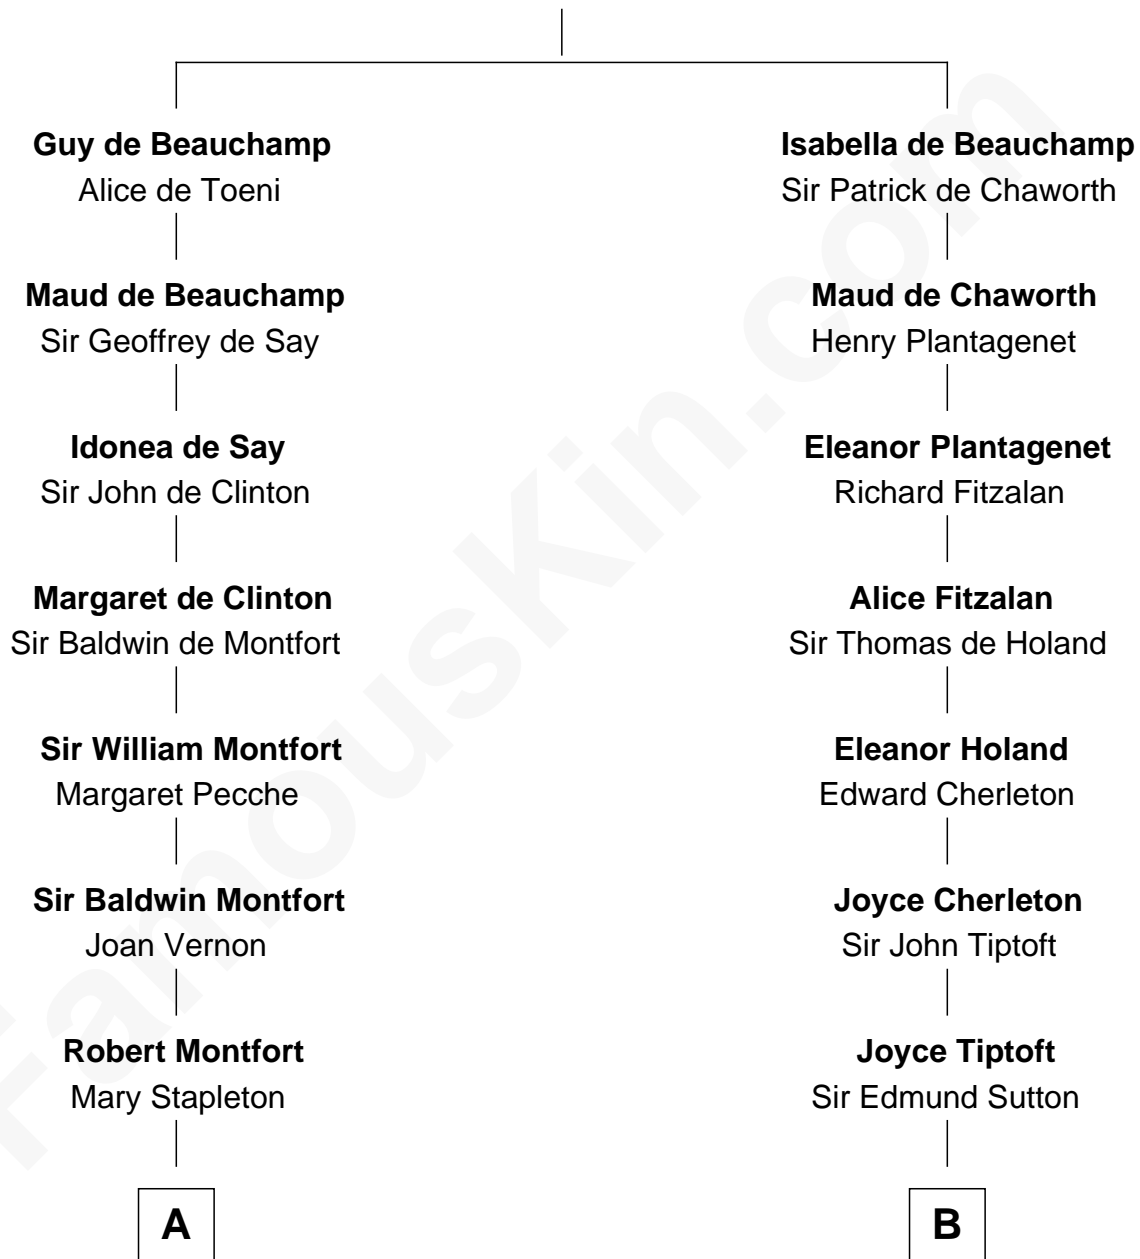

# FamousKin.com Relationship Chart of

**Abraham Baldwin**

*Signer of the U.S. Constitution*

17th cousin 2 times removed of

**William Marsh Rice**

*Founder of Rice University*

**William de Beauchamp**

Maud FitzJohn

**C**

|  
**Sarah Bates**

David Rice

|  
**David Rice**

Patty Hall

|  
**William Marsh Rice**

*Founder of Rice University*

FamousKin.com