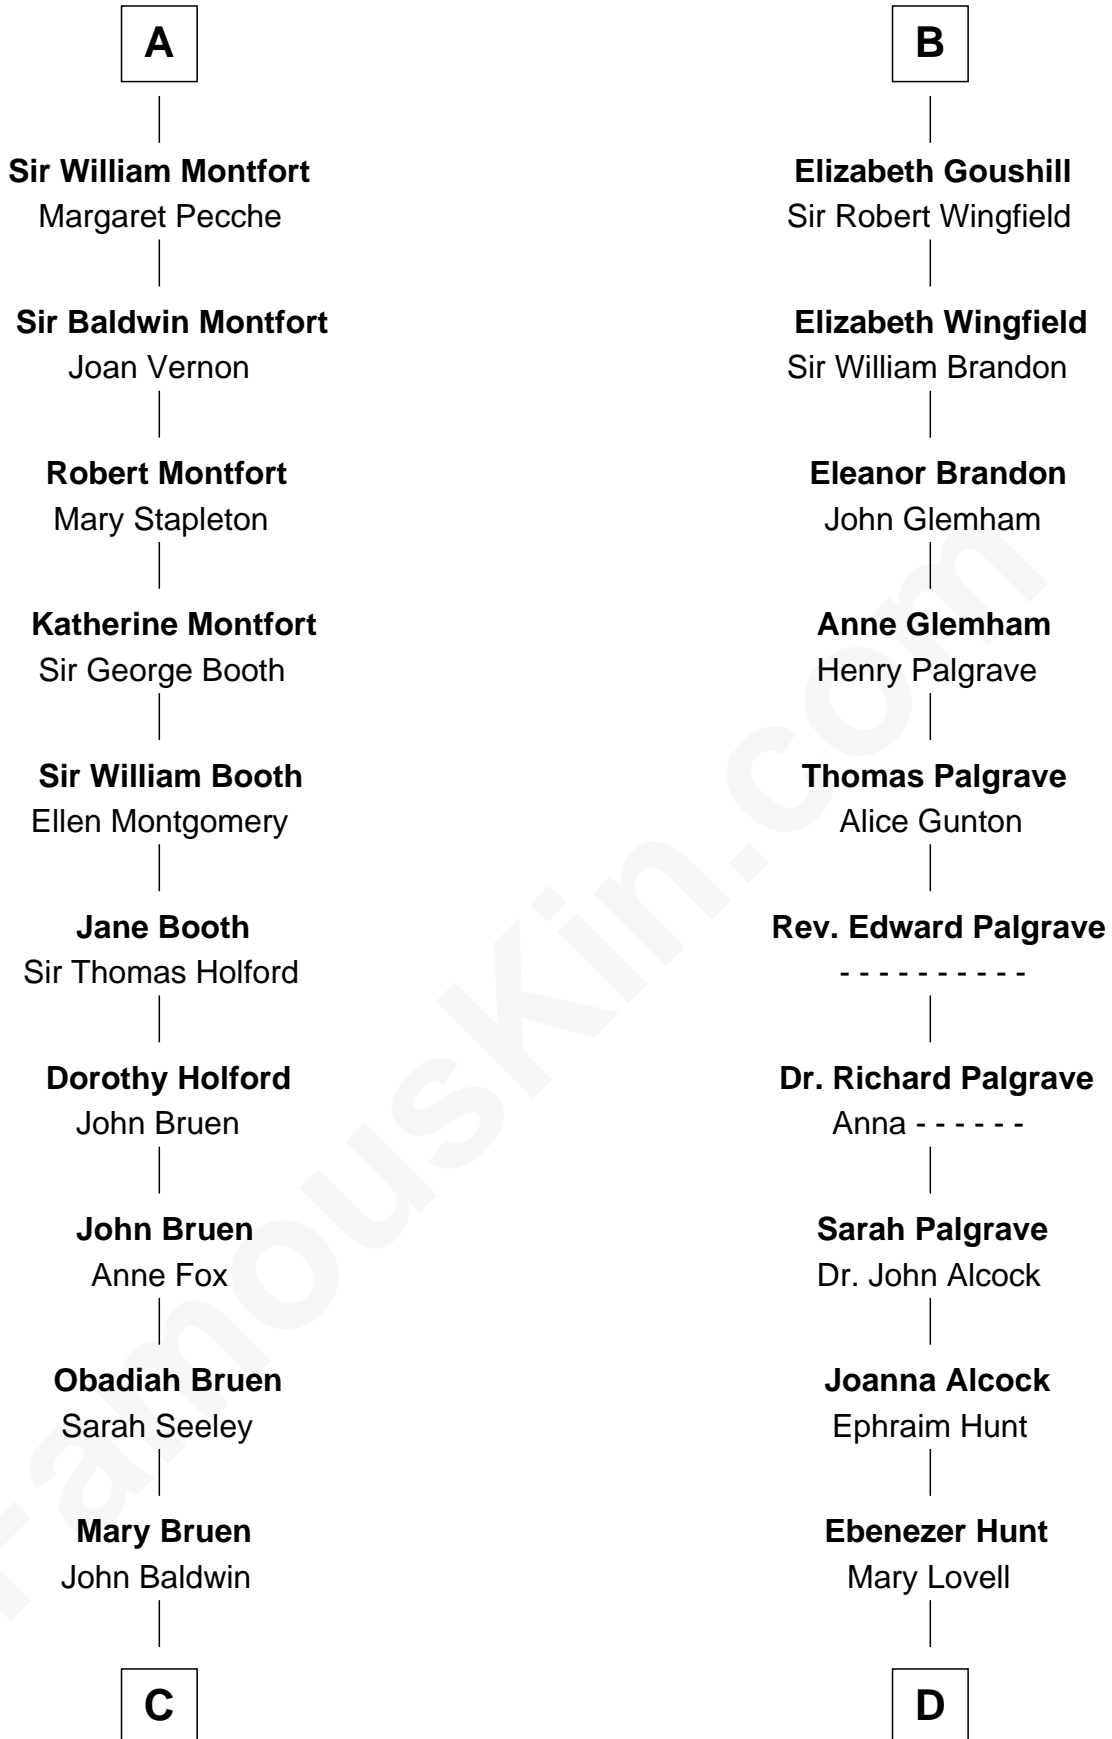

# FamousKin.com Relationship Chart of

**Abraham Baldwin**

*Signer of the U.S. Constitution*

20th cousin 1 time removed of

**William Marsh Rice**

*Founder of Rice University*

**Richard de Clare**  
Amice of Gloucester

**C**

**Abigail Baldwin**

Samuel Baldwin

**Timothy Baldwin**

Bathsheba Stone

**Michael Baldwin**

Lucy Dudley

**Abraham Baldwin**

*Signer of the U.S. Constitution*

**D**

**Mary Hunt**

John Holbrook

**Hannah Holbrook**

Urban Bates

**Sarah Bates**

David Rice

**David Rice**

Patty Hall

**William Marsh Rice**

*Founder of Rice University*