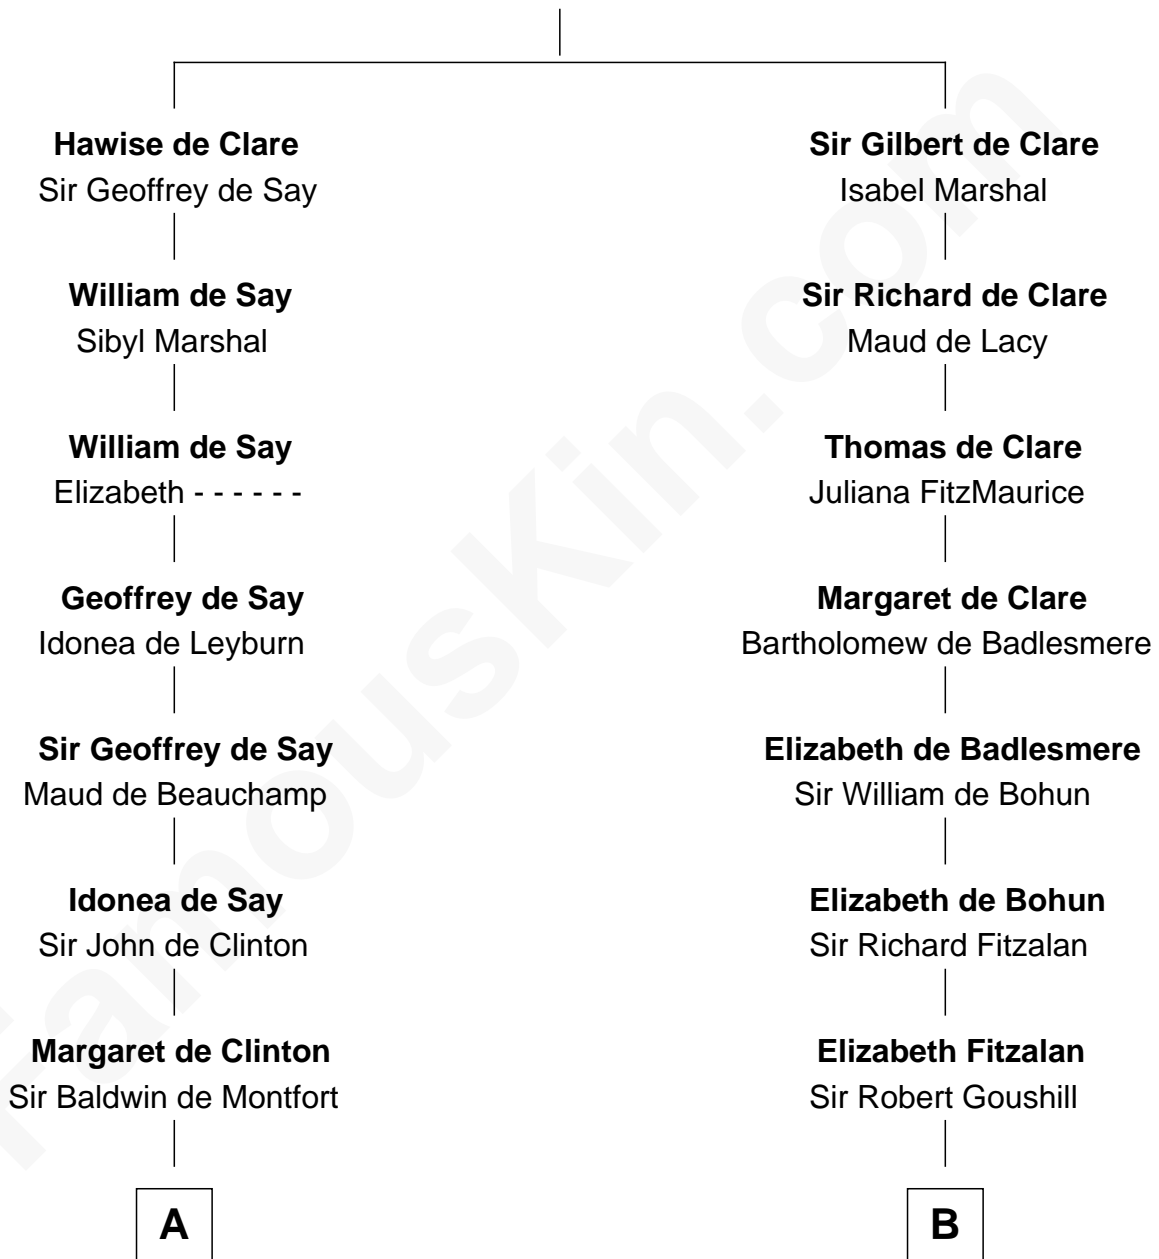

# FamousKin.com Relationship Chart of

**Abraham Baldwin**

*Signer of the U.S. Constitution*

20th cousin 1 time removed of

**William Marsh Rice**

*Founder of Rice University*

**Richard de Clare**  
Amice of Gloucester

**C**

**Abigail Baldwin**

Samuel Baldwin

**Timothy Baldwin**

Bathsheba Stone

**Michael Baldwin**

Lucy Dudley

**Abraham Baldwin**

*Signer of the U.S. Constitution*

**D**

**Mary Hunt**

John Holbrook

**Hannah Holbrook**

Urban Bates

**Sarah Bates**

David Rice

**David Rice**

Patty Hall

**William Marsh Rice**

*Founder of Rice University*