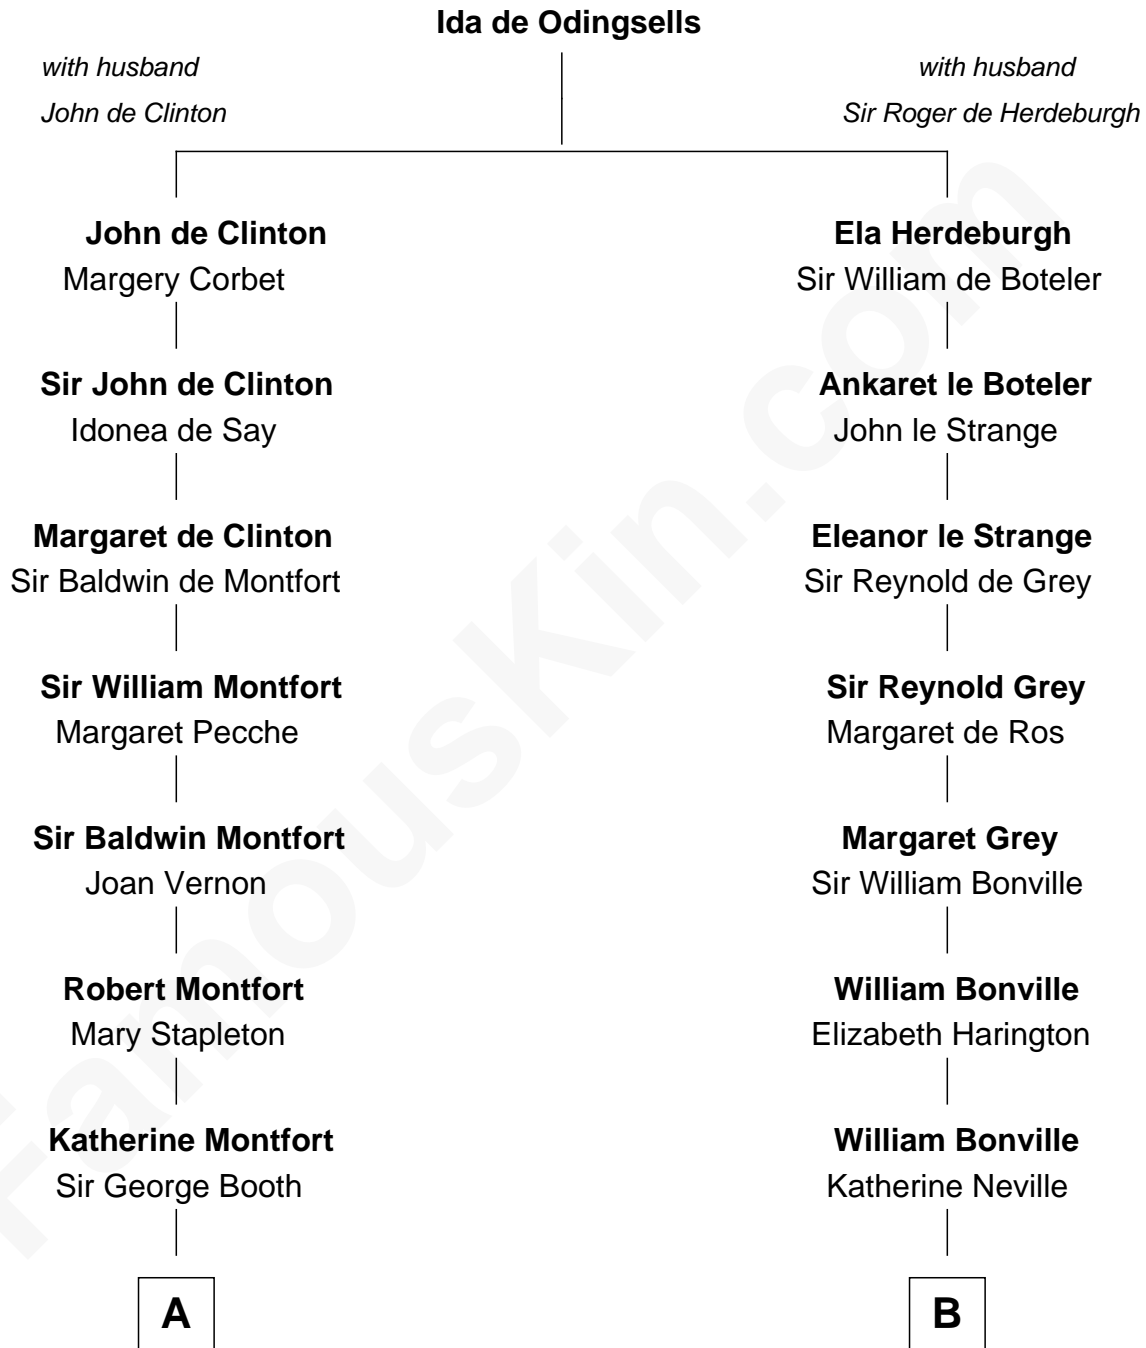

FamousKin.com Relationship Chart of

Abraham Baldwin

Signer of the U.S. Constitution

16th cousin 3 times removed of

William Marsh Rice

Founder of Rice University

C

—
Sarah Bates

David Rice

—
David Rice

Patty Hall

—
William Marsh Rice

Founder of Rice University

FamousKin.com