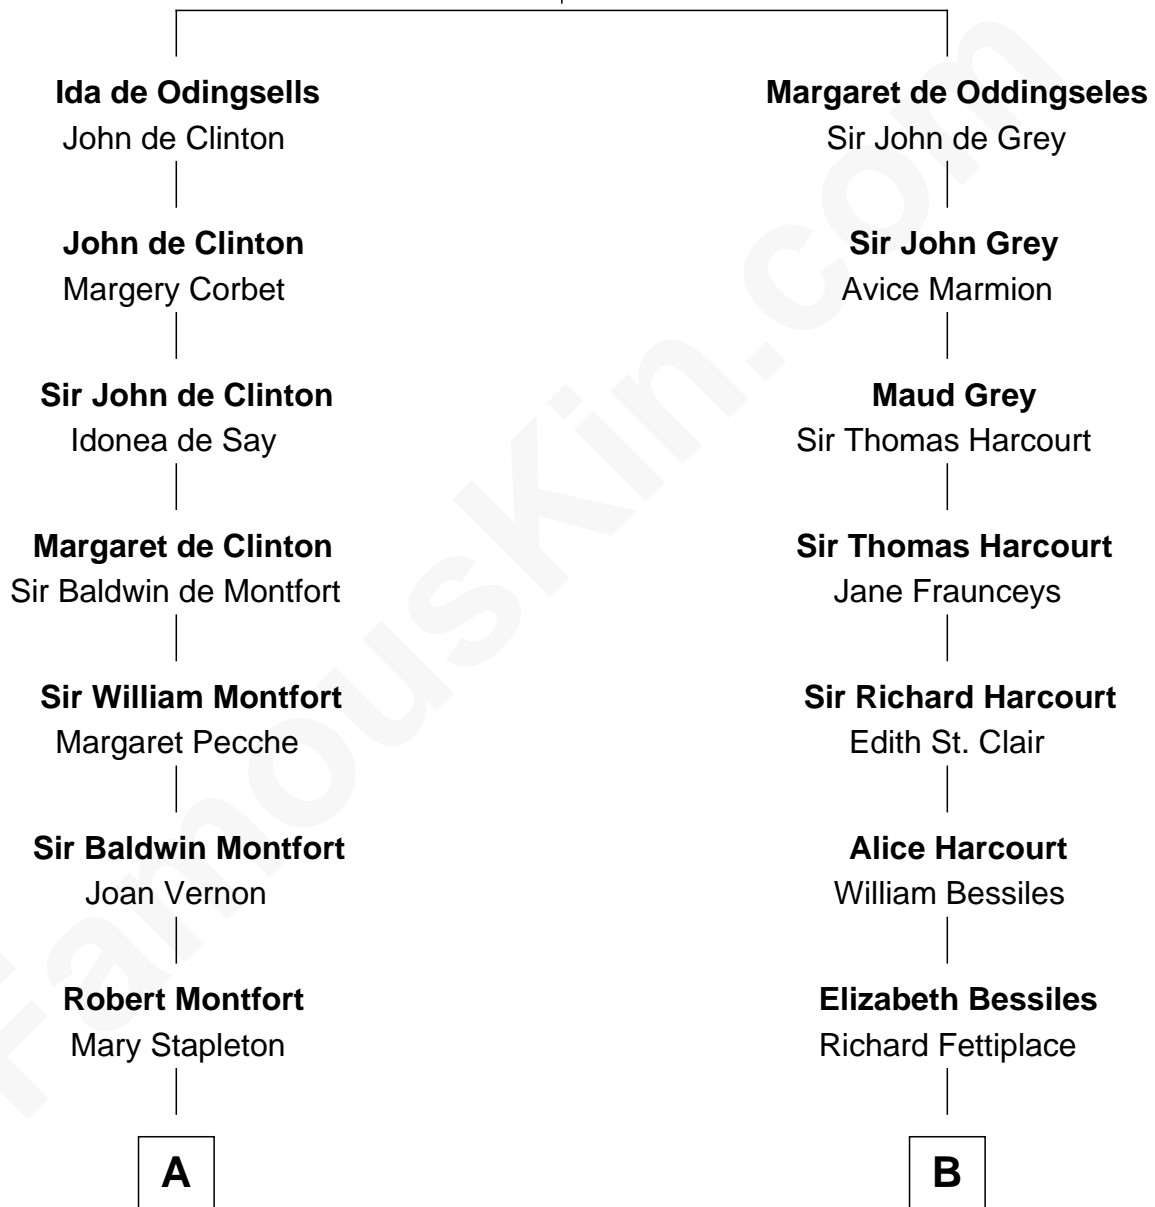

# FamousKin.com Relationship Chart of

**Abraham Baldwin**

*Signer of the U.S. Constitution*

17th cousin 1 time removed of

**William Marsh Rice**

*Founder of Rice University*

**William de Odingsells**

Ela FitzWalter

C

David Rice  
Patty Hall

William Marsh Rice  
*Founder of Rice University*

FamousKin.com