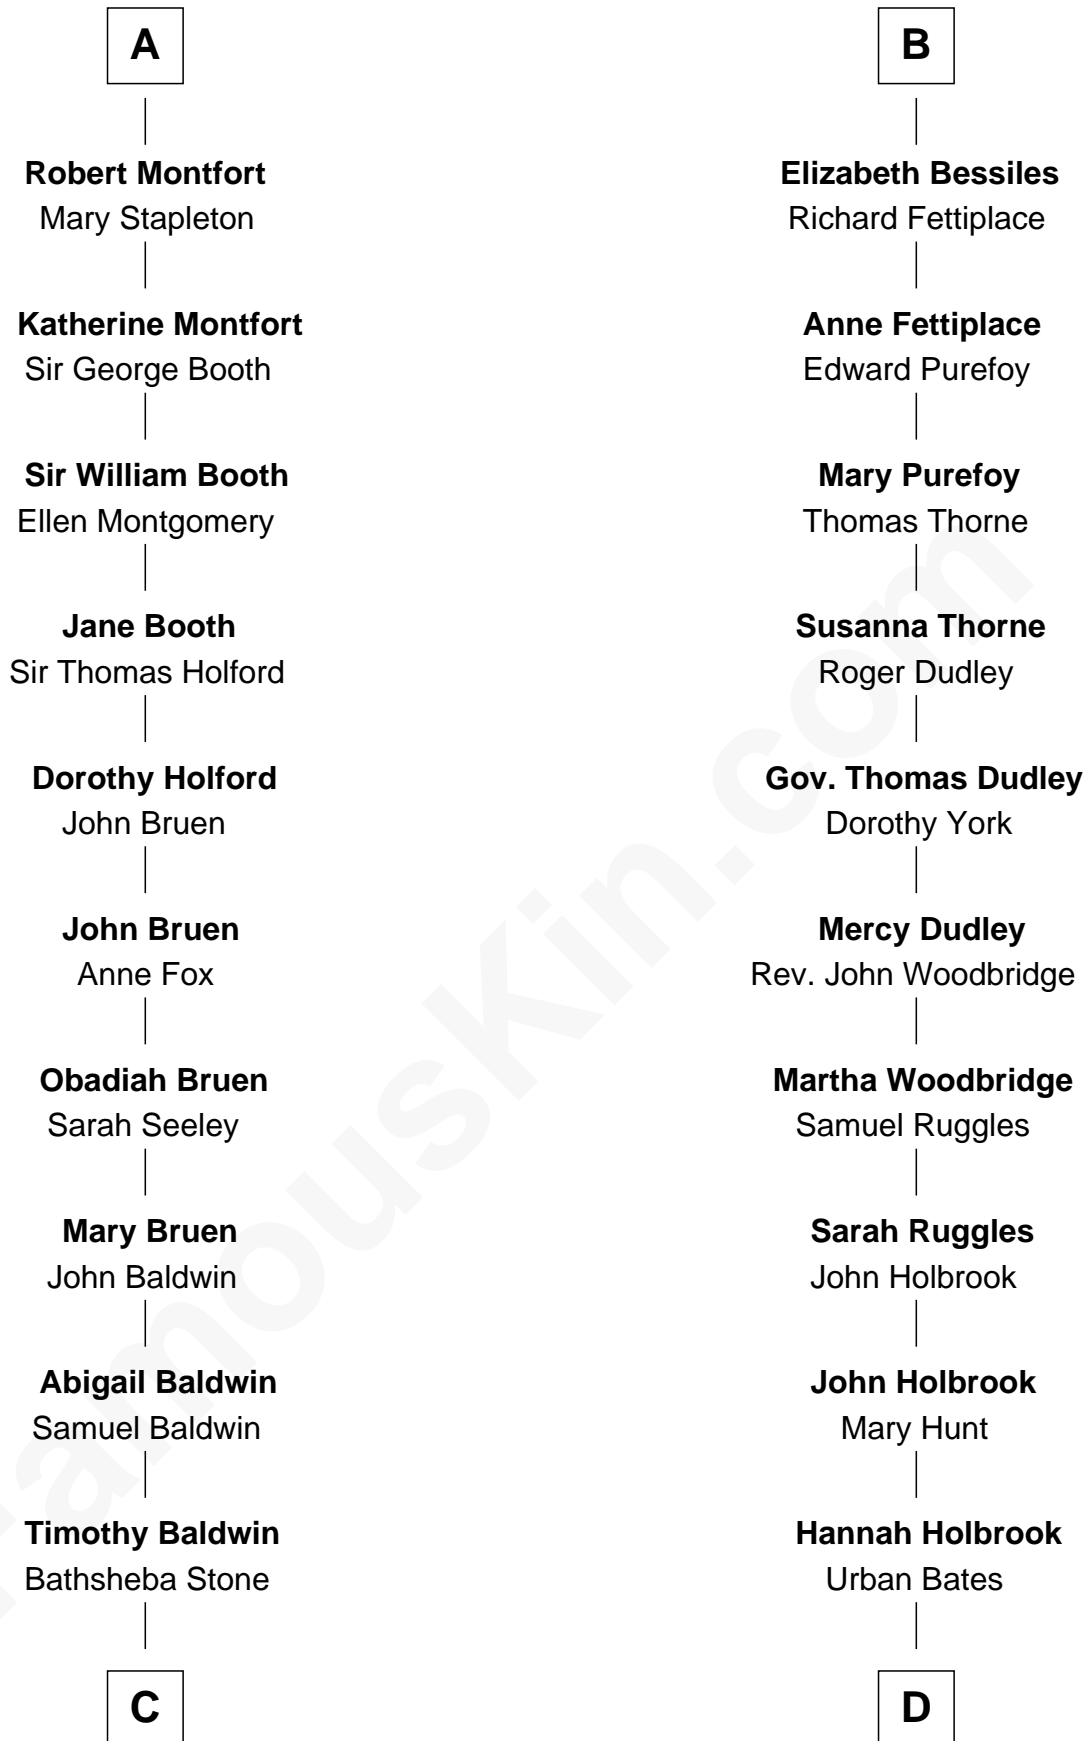

FamousKin.com Relationship Chart of

Abraham Baldwin

Signer of the U.S. Constitution

18th cousin 1 time removed of

William Marsh Rice

Founder of Rice University

Sir William de Harcourt

C

Michael Baldwin

Lucy Dudley

Abraham Baldwin

Signer of the U.S. Constitution

D

Sarah Bates

David Rice

David Rice

Patty Hall

William Marsh Rice

Founder of Rice University

FamousKin.com