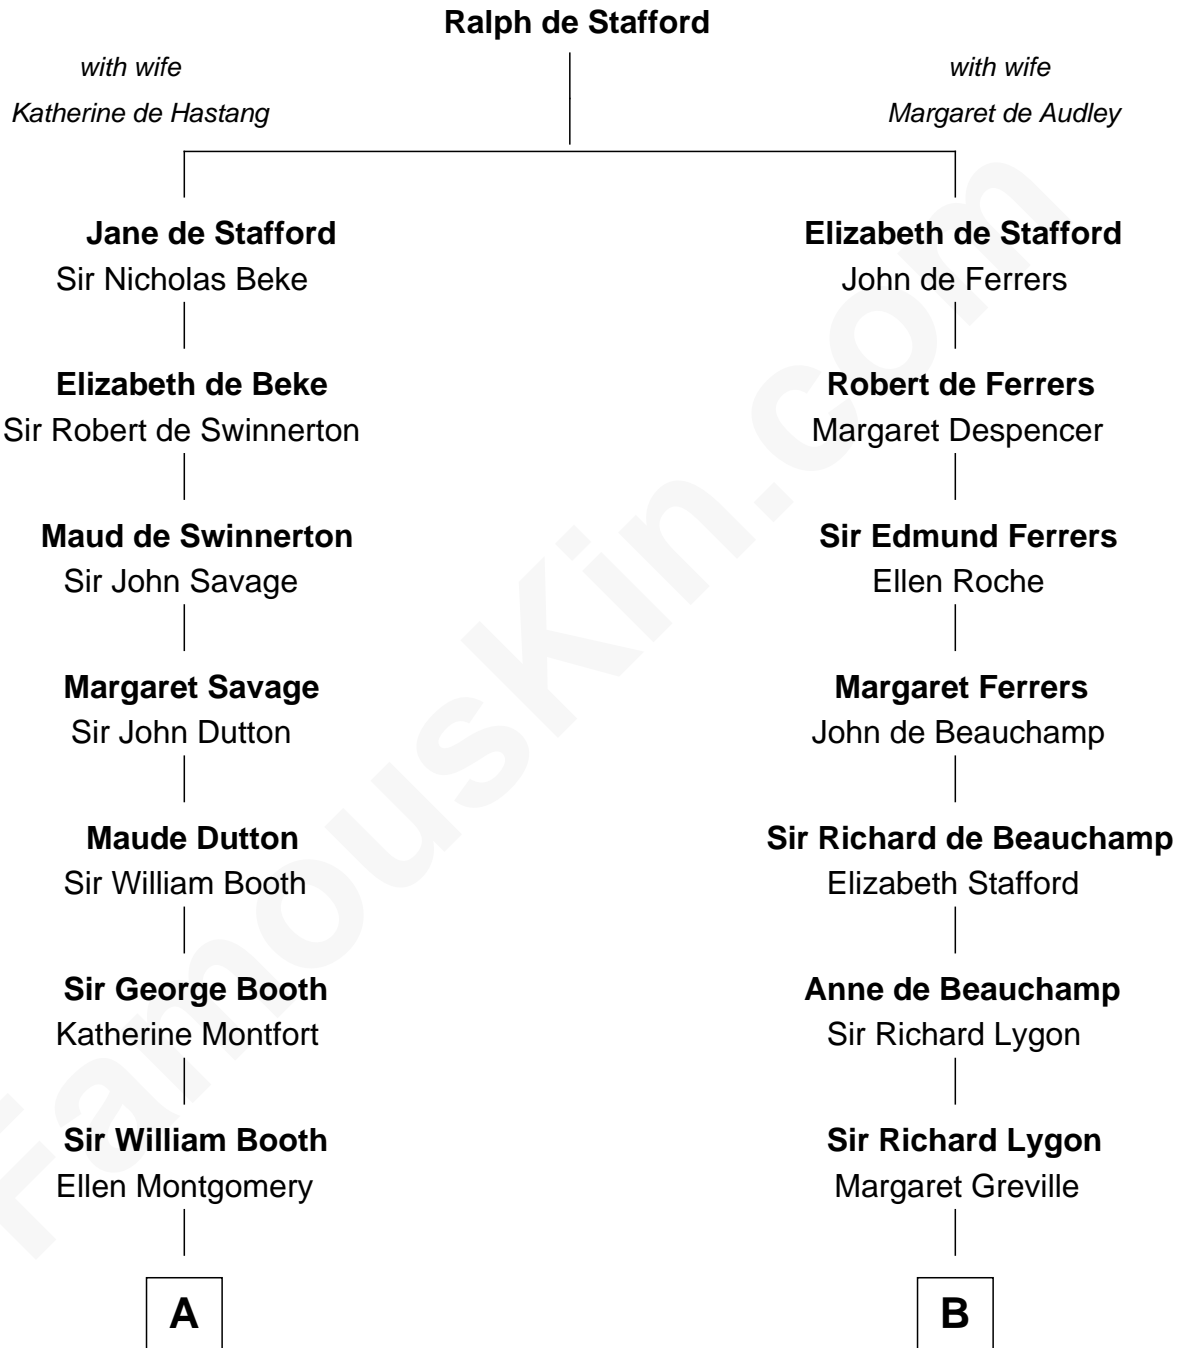

FamousKin.com

Relationship Chart of Abraham Baldwin

Signer of the U.S. Constitution

15th cousin 5 times removed of

General George C. Marshall

Author of "The Marshall Plan"

C

—
Matilda Battaile Taliaferro

Martin Marshall

—
William Champe Marshall

Susan Myers

—
George Catlett Marshall

Laura Emily Bradford

—
General George C. Marshall

U.S. Army - World War II

FamousKin.com