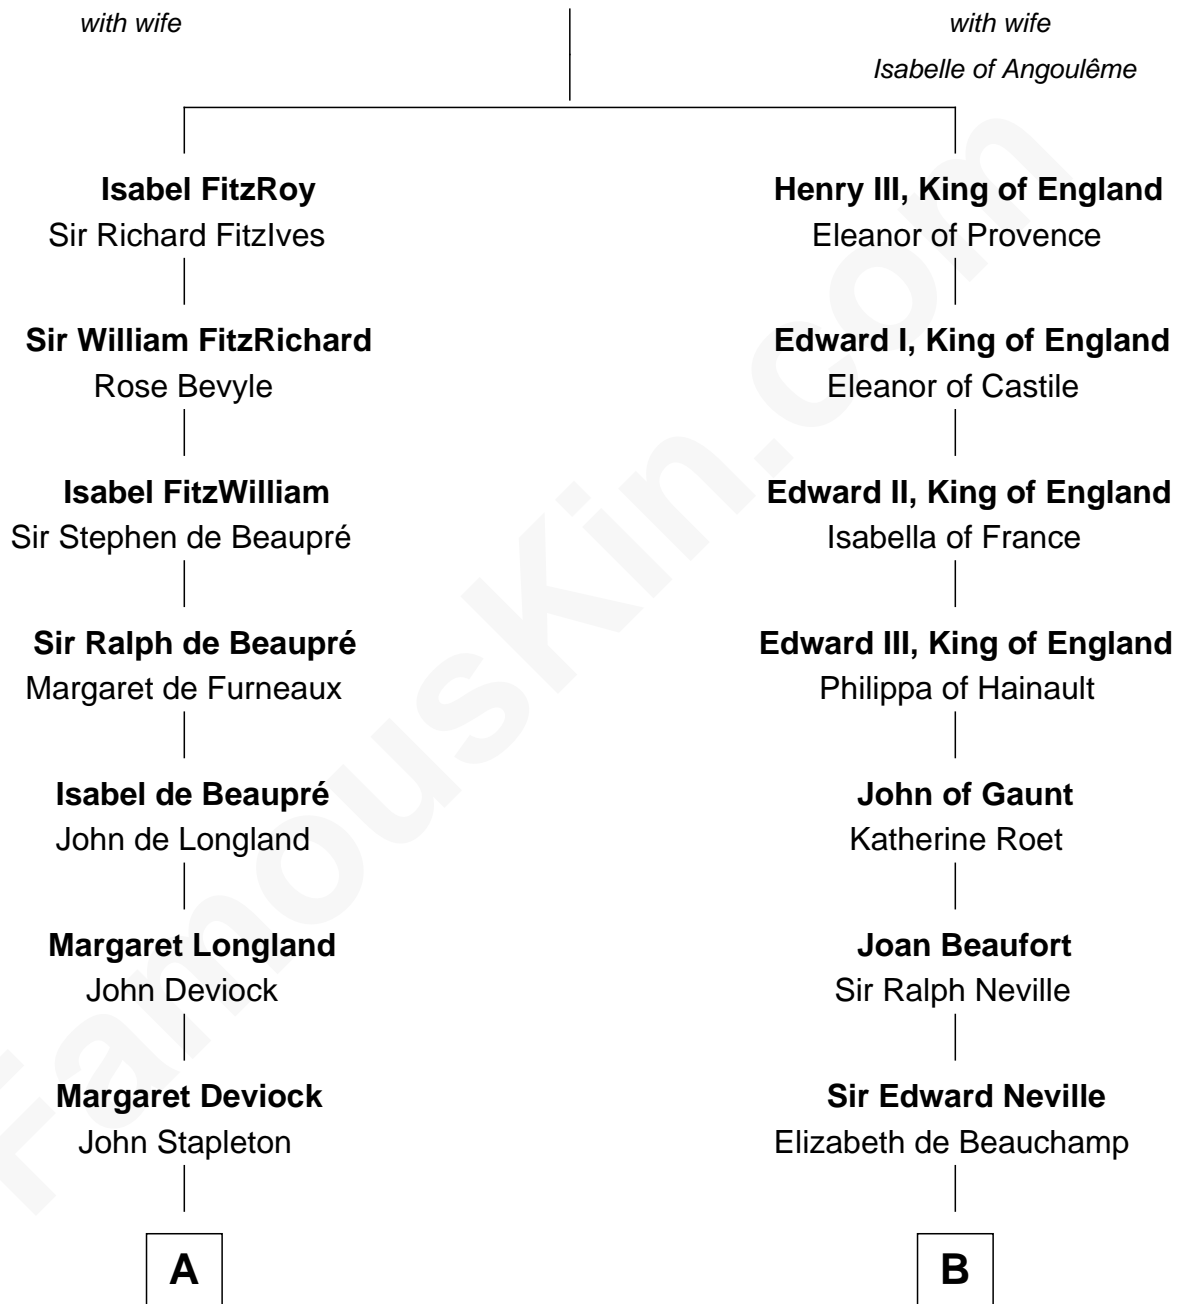

FamousKin.com Relationship Chart of

Abraham Baldwin

Signer of the U.S. Constitution

19th cousin 2 times removed of

Harry F. Byrd

50th Governor of Virginia

John, King of England

C

Timothy Baldwin
Bathsheba Stone

Michael Baldwin
Lucy Dudley

Abraham Baldwin
Signer of the U.S. Constitution

D

Thomas Taylor Byrd
Mary Armistead

Richard Evelyn Byrd
Anne Harrison

Col. William Byrd
Jane Meriwether Rivers