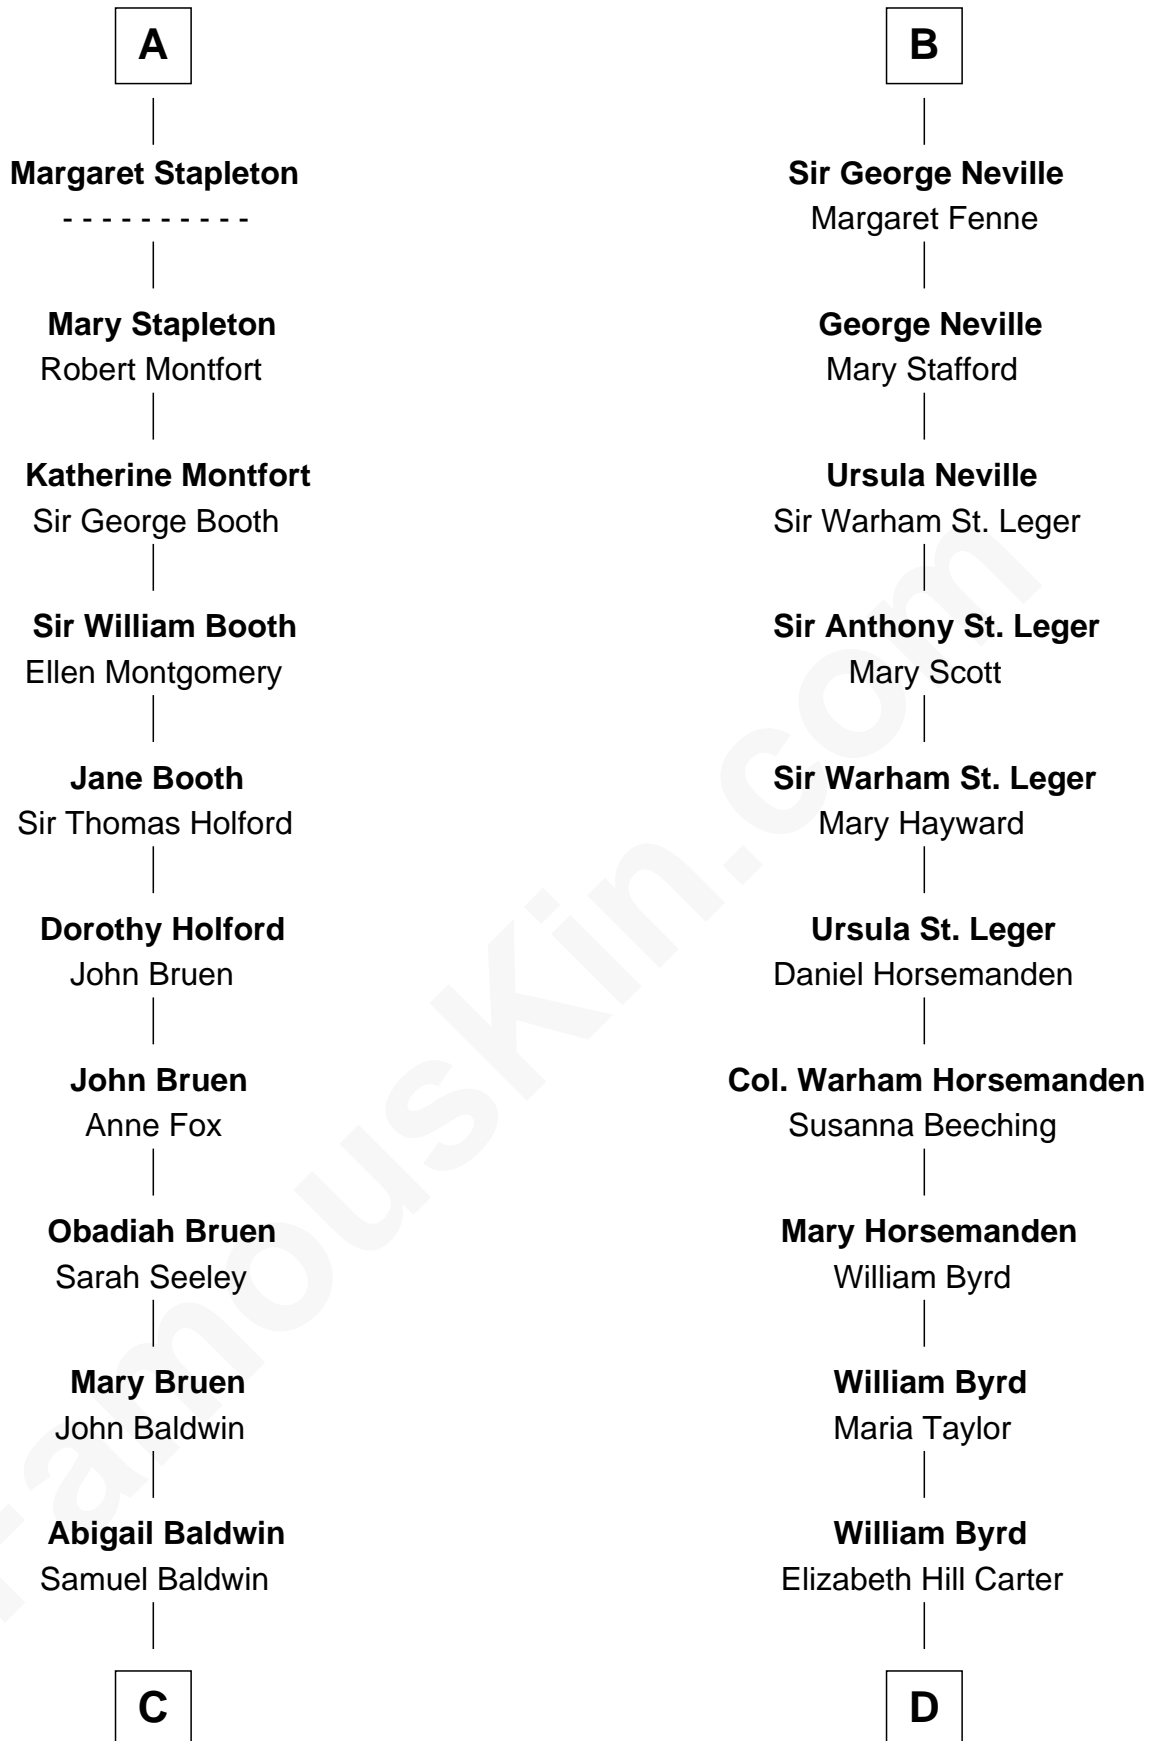

FamousKin.com Relationship Chart of

Abraham Baldwin

Signer of the U.S. Constitution

19th cousin 2 times removed of

Harry F. Byrd

50th Governor of Virginia

John, King of England

C

Timothy Baldwin
Bathsheba Stone

Michael Baldwin
Lucy Dudley

Abraham Baldwin
Signer of the U.S. Constitution

D

Thomas Taylor Byrd
Mary Armistead

Richard Evelyn Byrd
Anne Harrison

Col. William Byrd
Jane Meriwether Rivers