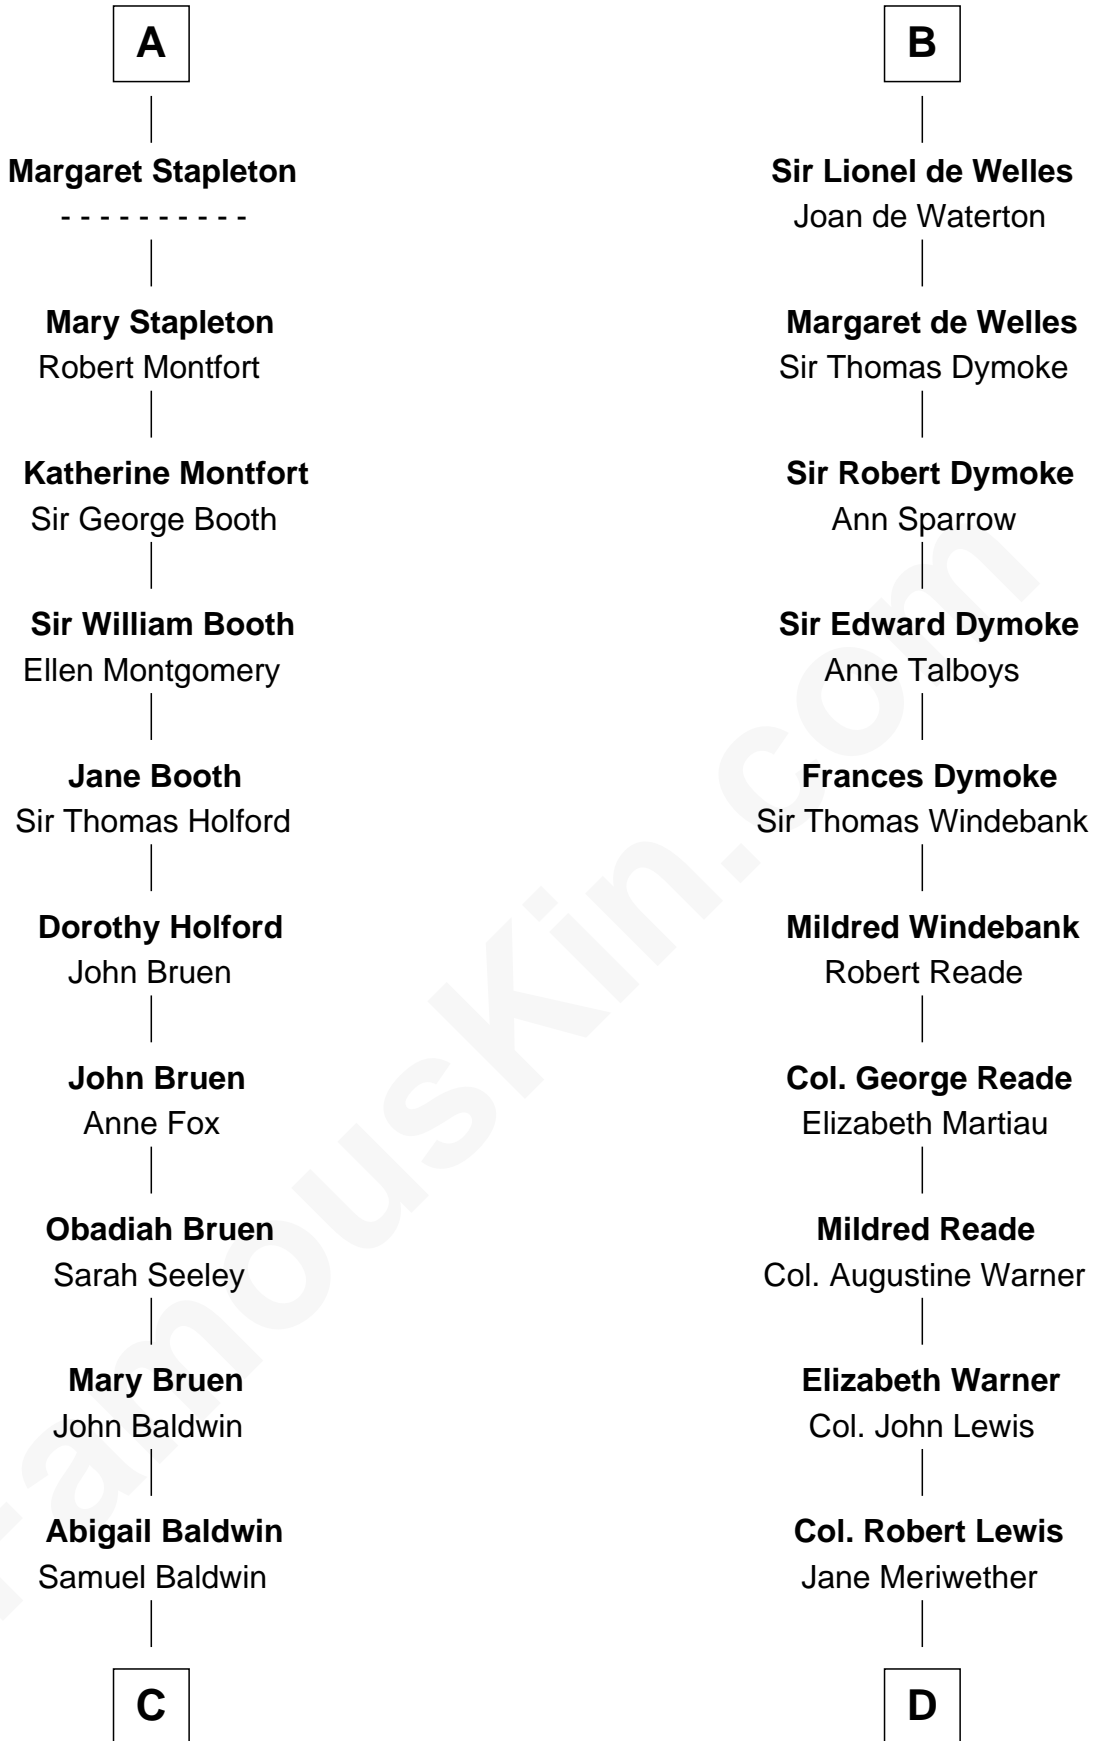

FamousKin.com Relationship Chart of

Abraham Baldwin

Signer of the U.S. Constitution

18th cousin 1 time removed of

Meriwether Lewis

Lewis and Clark Expedition

John, King of England

with wife

Margaret Longland
John Deviock

Margaret Deviock
John Stapleton

Henry III, King of England
Eleanor of Provence

Edmund Plantagenet
Blanche of Artois

Henry Plantagenet
Maud de Chaworth

Joan of Lancaster
John de Mowbray

John de Mowbray
Elizabeth de Segrave

Eleanor de Mowbray
John de Welles

Eudo de Welles
Maud de Greystoke

A

B

C

Timothy Baldwin
Bathsheba Stone

Michael Baldwin
Lucy Dudley