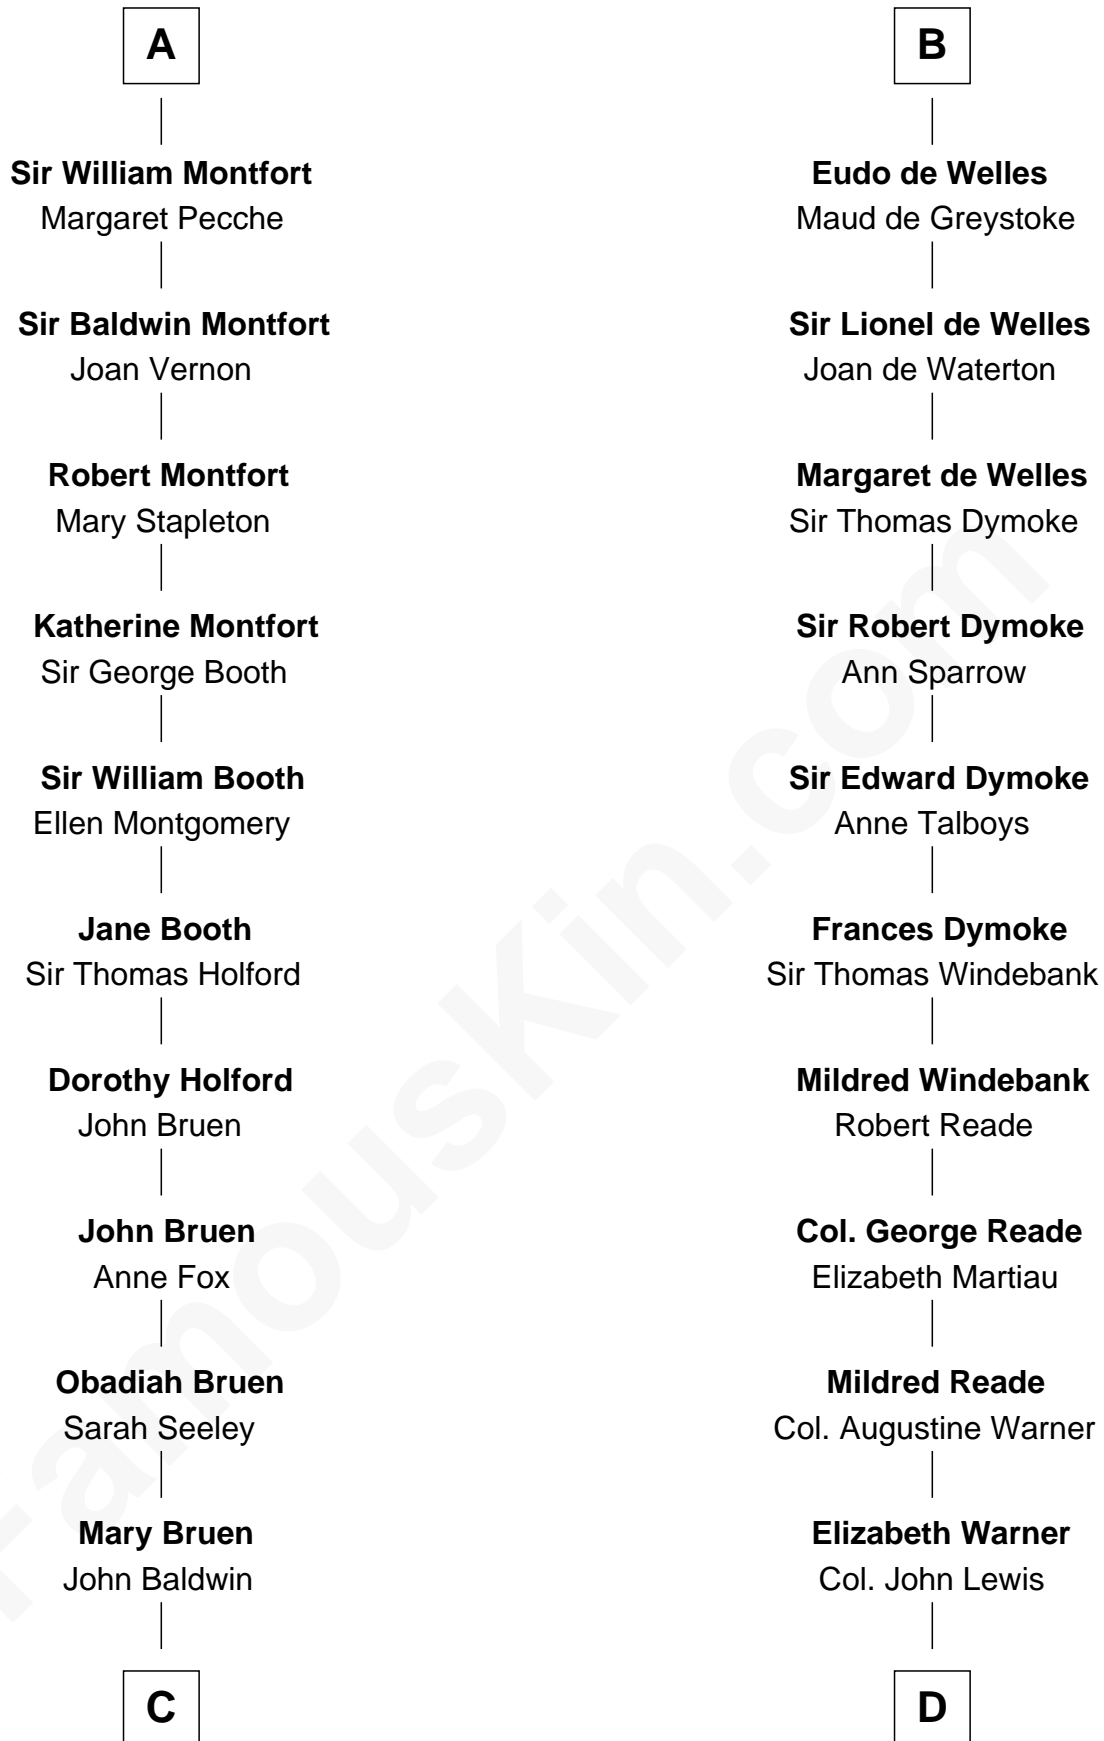

FamousKin.com Relationship Chart of

Abraham Baldwin

Signer of the U.S. Constitution

19th cousin 1 time removed of

Meriwether Lewis

Lewis and Clark Expedition

C

Abigail Baldwin
Samuel Baldwin

Timothy Baldwin
Bathsheba Stone

Michael Baldwin
Lucy Dudley

Abraham Baldwin
Signer of the U.S. Constitution

D

Col. Robert Lewis
Jane Meriwether

William Lewis
Lucy Meriwether

Meriwether Lewis
Lewis and Clark Expedition