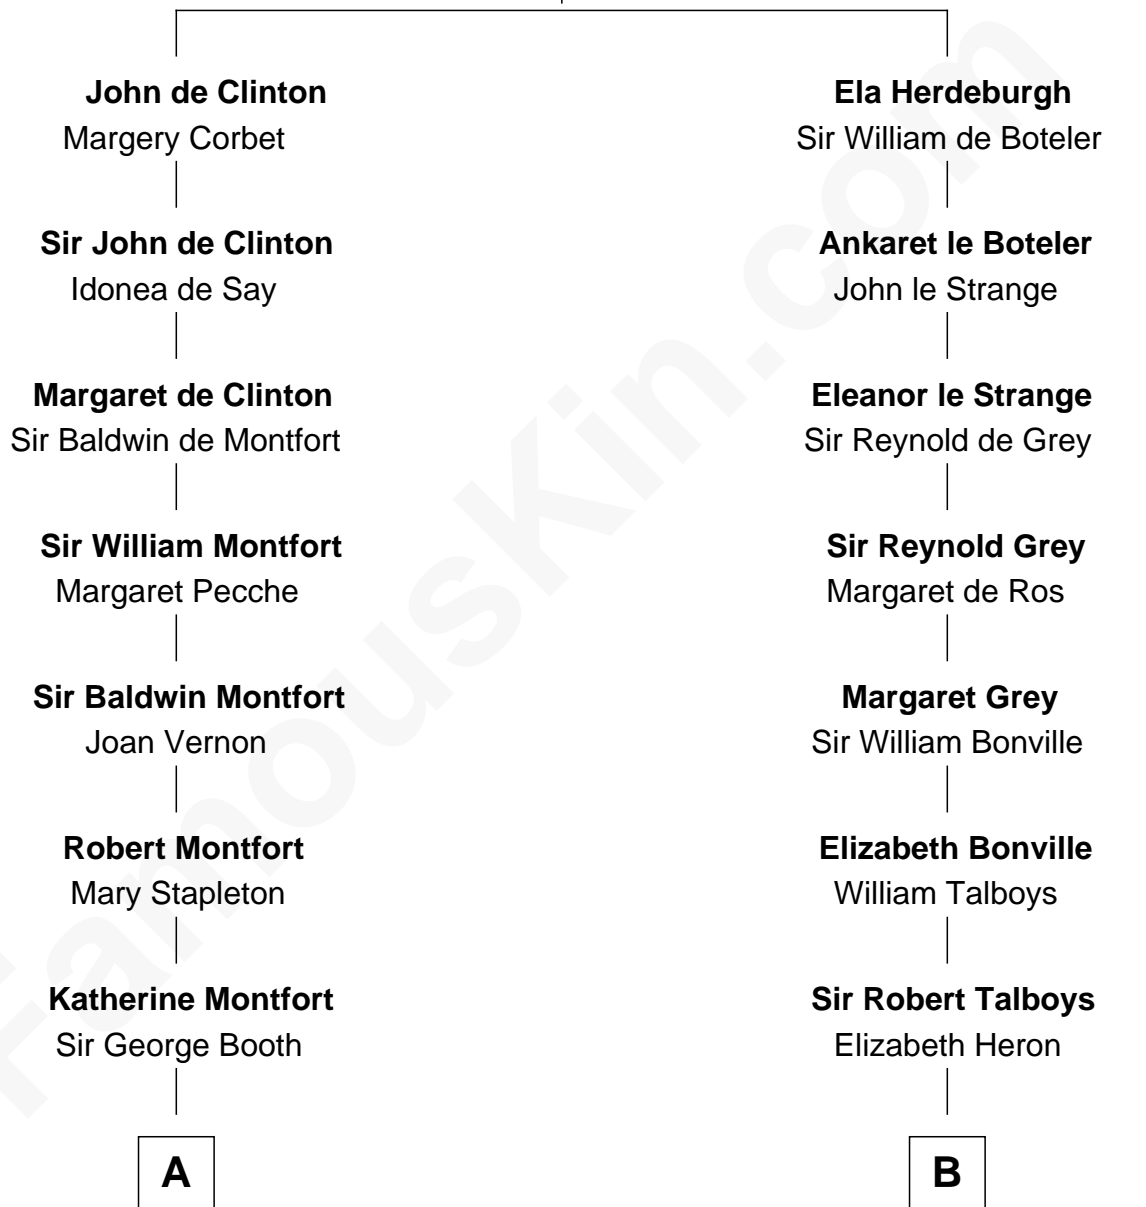

FamousKin.com Relationship Chart of

Abraham Baldwin

Signer of the U.S. Constitution

16th cousin of

Meriwether Lewis

Lewis and Clark Expedition

Ida de Odingsells

with husband

John de Clinton

with husband

Sir Roger de Herdeburgh

A

Sir William Booth

Ellen Montgomery

Jane Booth

Sir Thomas Holford