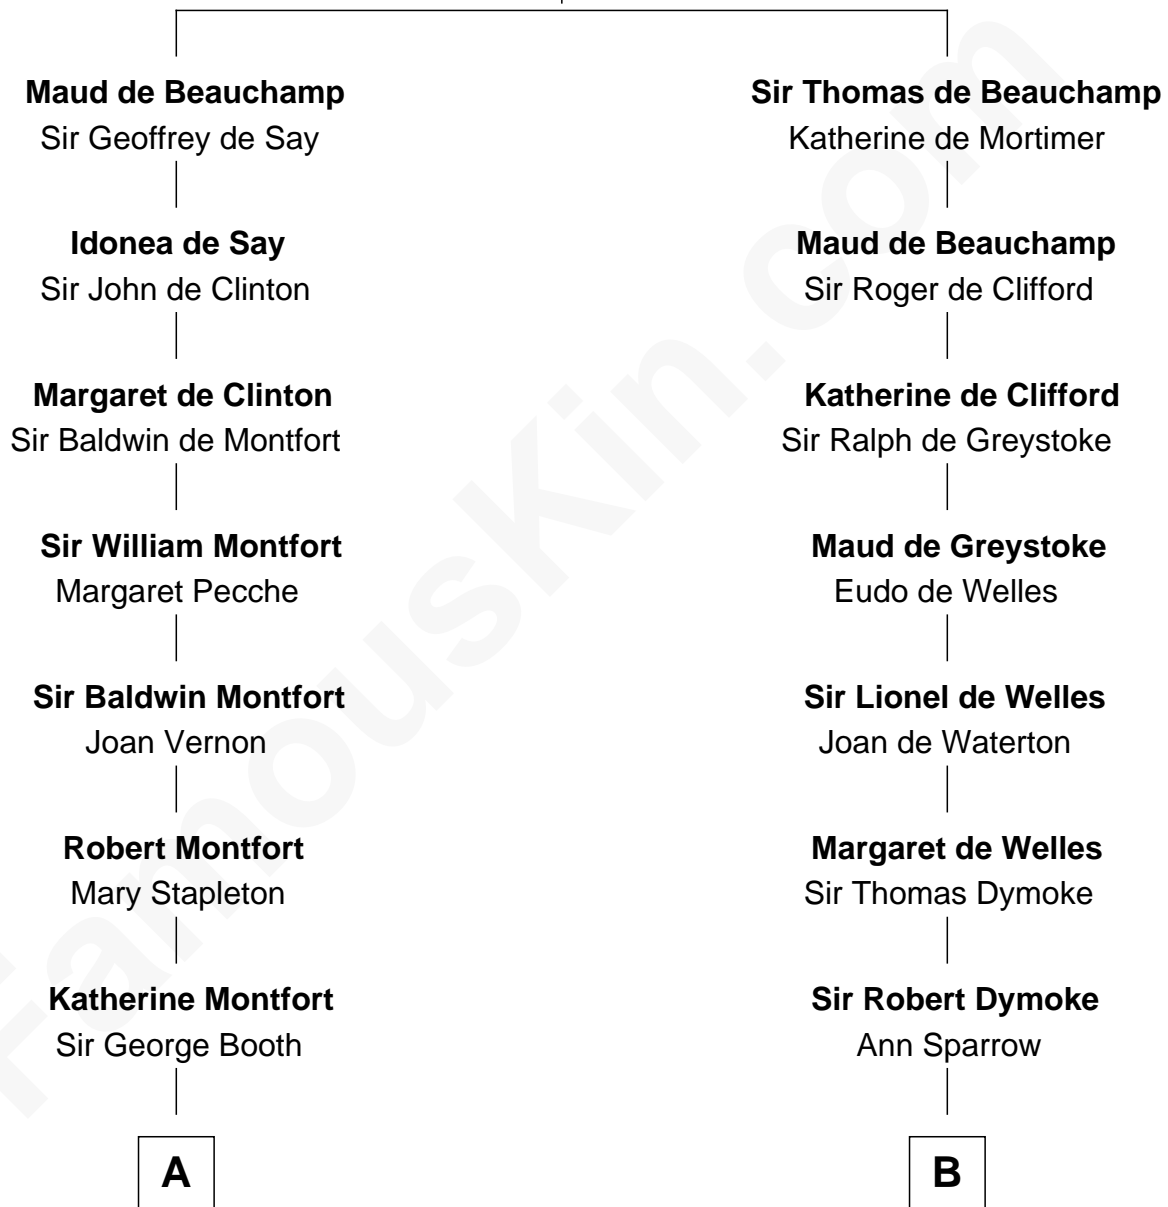

FamousKin.com Relationship Chart of

Abraham Baldwin

Signer of the U.S. Constitution

15th cousin 1 time removed of

Meriwether Lewis

Lewis and Clark Expedition

Guy de Beauchamp

Alice de Toeni

A

Sir William Booth
Ellen Montgomery

Jane Booth
Sir Thomas Holford

Dorothy Holford
John Bruen

John Bruen
Anne Fox

Obadiah Bruen
Sarah Seeley

Mary Bruen
John Baldwin

Abigail Baldwin
Samuel Baldwin