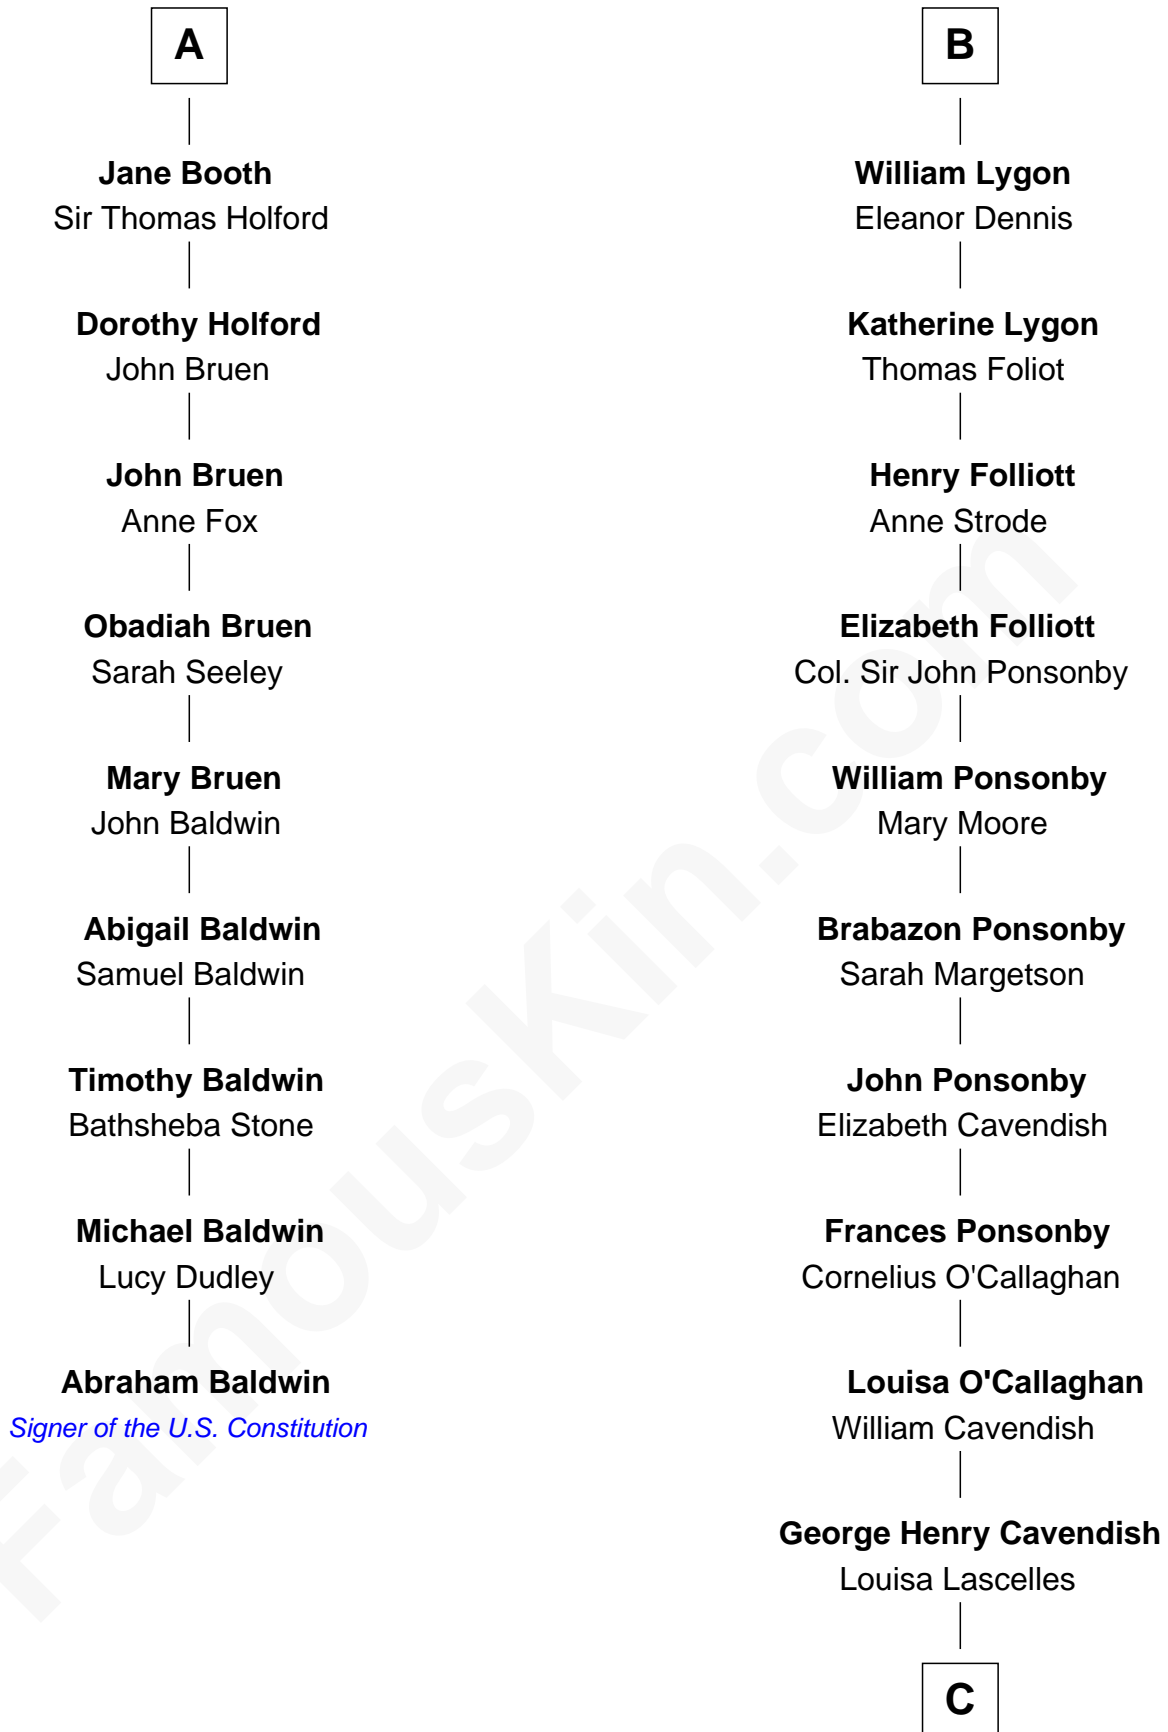

# FamousKin.com Relationship Chart of

**Abraham Baldwin**

*Signer of the U.S. Constitution*

15th cousin 6 times removed of

**Sarah Ferguson**

*Duchess of York*

**Ralph de Stafford**

*with wife  
Katherine de Hastang*

*with wife  
Margaret de Audley*

C

**Susan Henrietta Cavendish**

Henry Robert Brand

**Margaret Brand**

Algernon Francis Holford Ferguson

**Andrew Henry Ferguson**

Marian Louisa Montagu-Douglas-Scott

**Ronald Ivor Ferguson**

Susan Mary Wright

**Sarah Ferguson**

*Duchess of York*