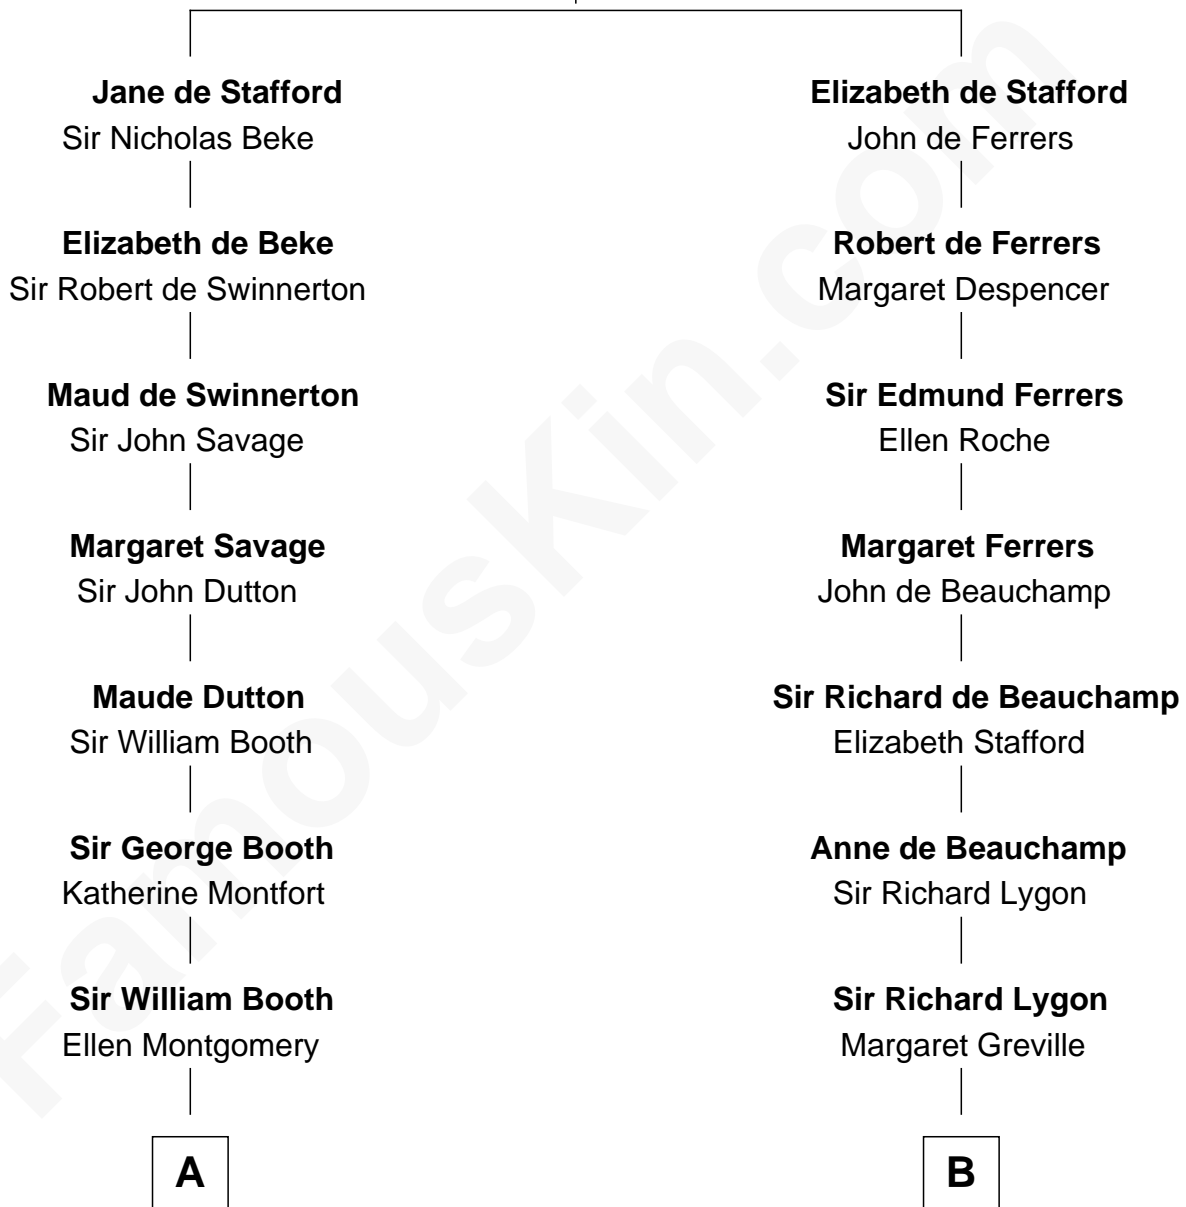

# FamousKin.com Relationship Chart of

**Abraham Baldwin**

*Signer of the U.S. Constitution*

15th cousin 6 times removed of

**Sarah Ferguson**

*Duchess of York*

**Ralph de Stafford**

*with wife  
Katherine de Hastang*

*with wife  
Margaret de Audley*

C

**Susan Henrietta Cavendish**

Henry Robert Brand

**Margaret Brand**

Algernon Francis Holford Ferguson

**Andrew Henry Ferguson**

Marian Louisa Montagu-Douglas-Scott

**Ronald Ivor Ferguson**

Susan Mary Wright

**Sarah Ferguson**

*Duchess of York*