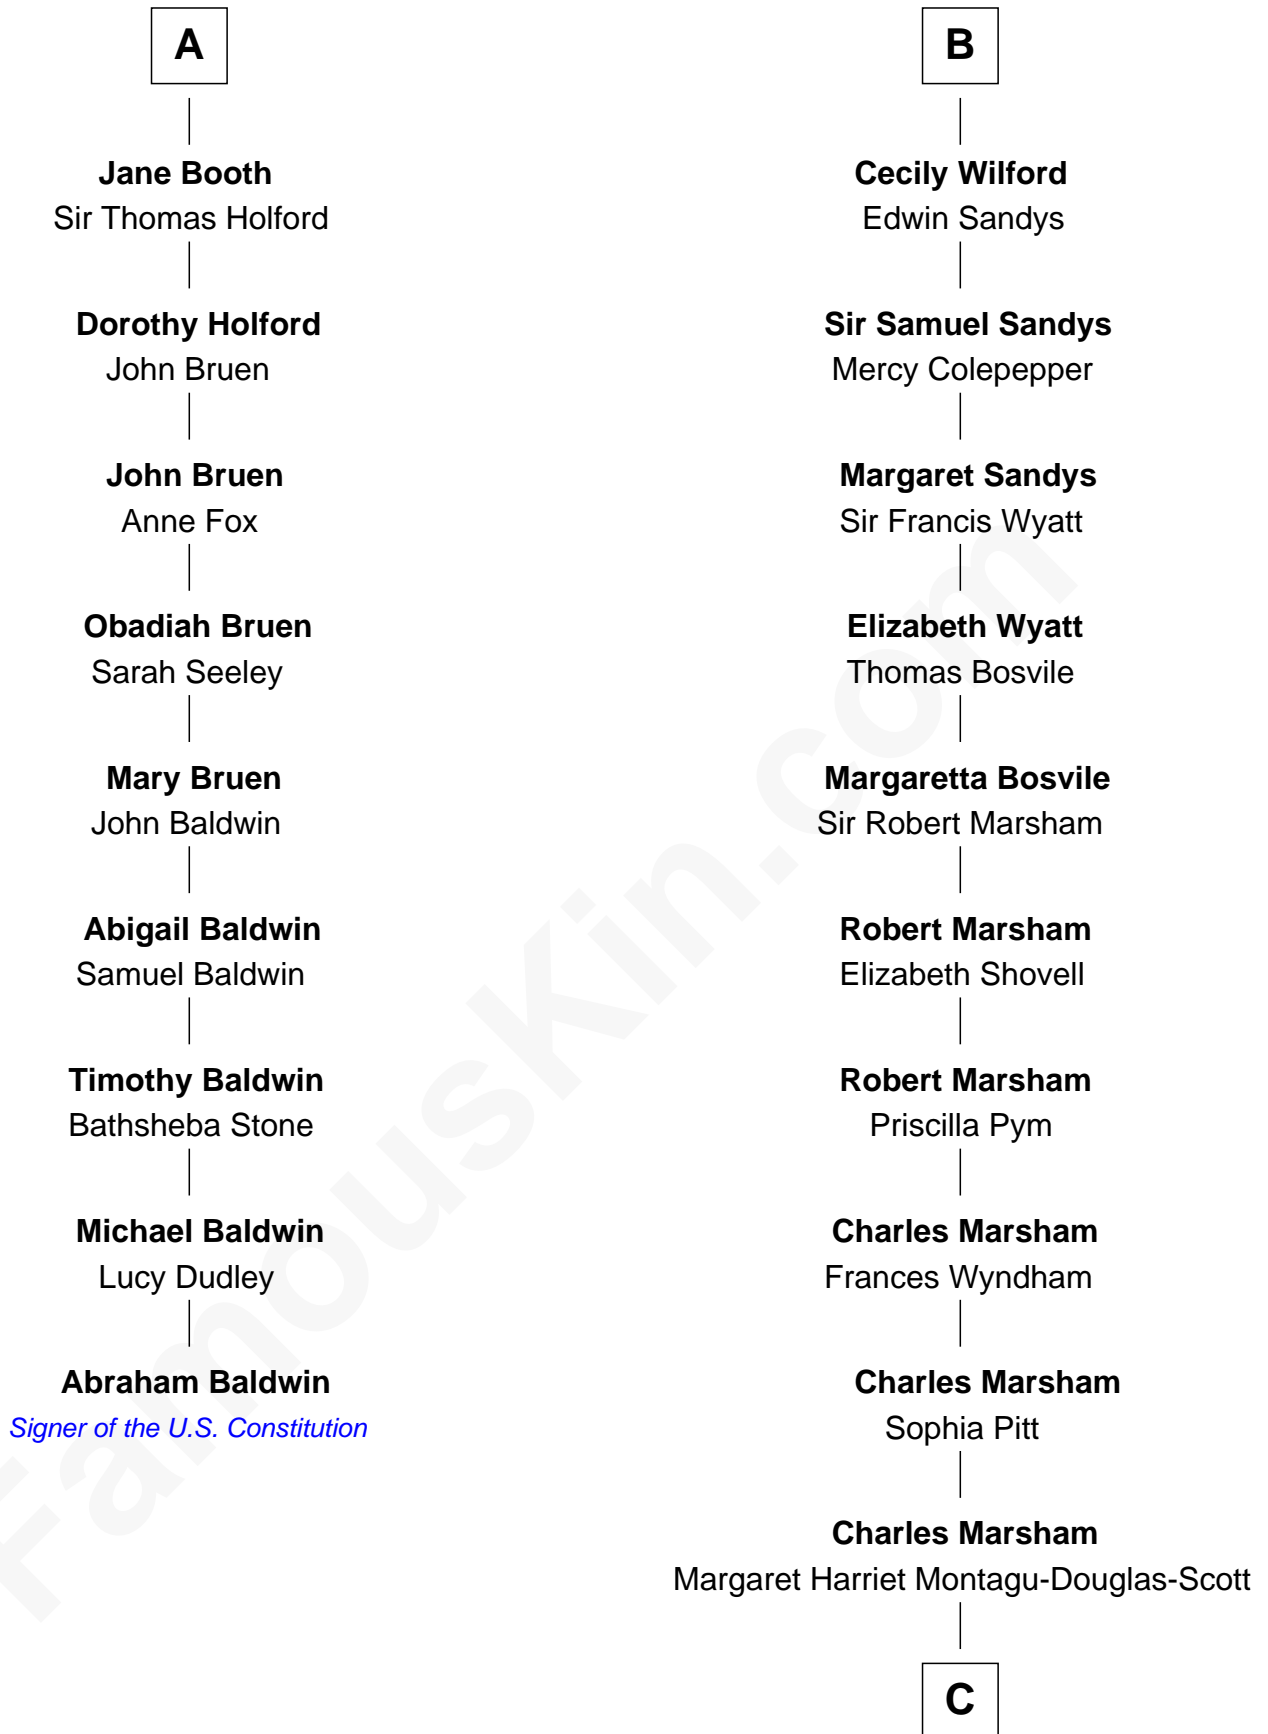

# FamousKin.com Relationship Chart of

**Abraham Baldwin**

*Signer of the U.S. Constitution*

15th cousin 6 times removed of

**Sarah Ferguson**

*Duchess of York*

**Sir Geoffrey de Say**

Maud de Beauchamp

C

**Harriet Marsham**

Henry Charles Fletcher

**Muriel Harriet Fletcher**

Henry FitzHerbert Wright

**FitzHerbert Wright**

Doreen Julia Wingfield

**Susan Mary Wright**