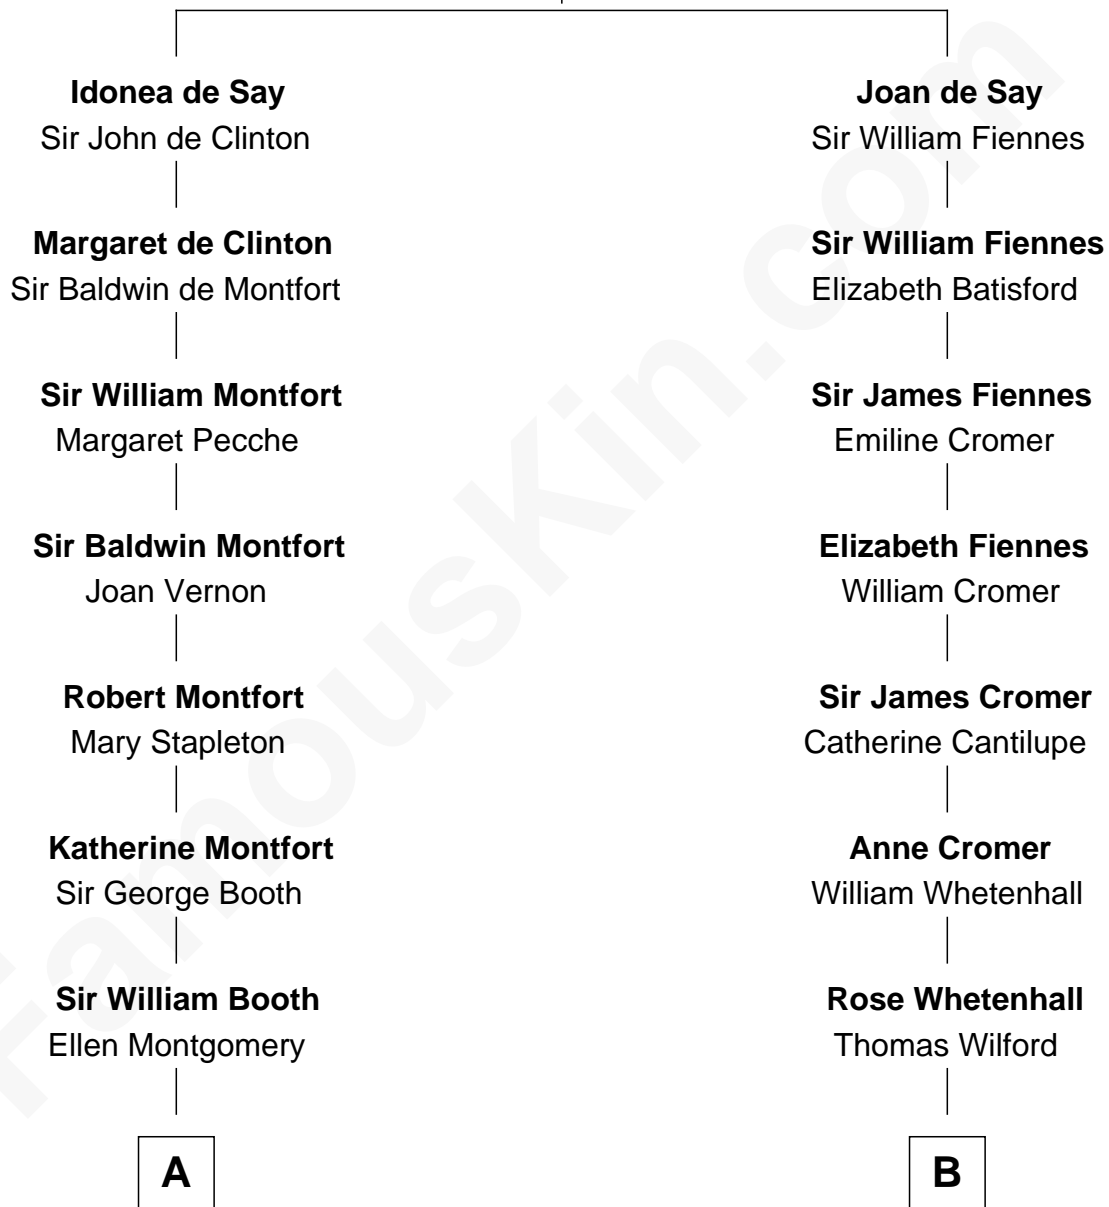

# FamousKin.com Relationship Chart of

**Abraham Baldwin**

*Signer of the U.S. Constitution*

15th cousin 6 times removed of

**Sarah Ferguson**

*Duchess of York*

**Sir Geoffrey de Say**

Maud de Beauchamp

C

**Harriet Marsham**

Henry Charles Fletcher

**Muriel Harriet Fletcher**

Henry FitzHerbert Wright

**FitzHerbert Wright**

Doreen Julia Wingfield

**Susan Mary Wright**

Ronald Ivor Ferguson

**Sarah Ferguson**

*Duchess of York*