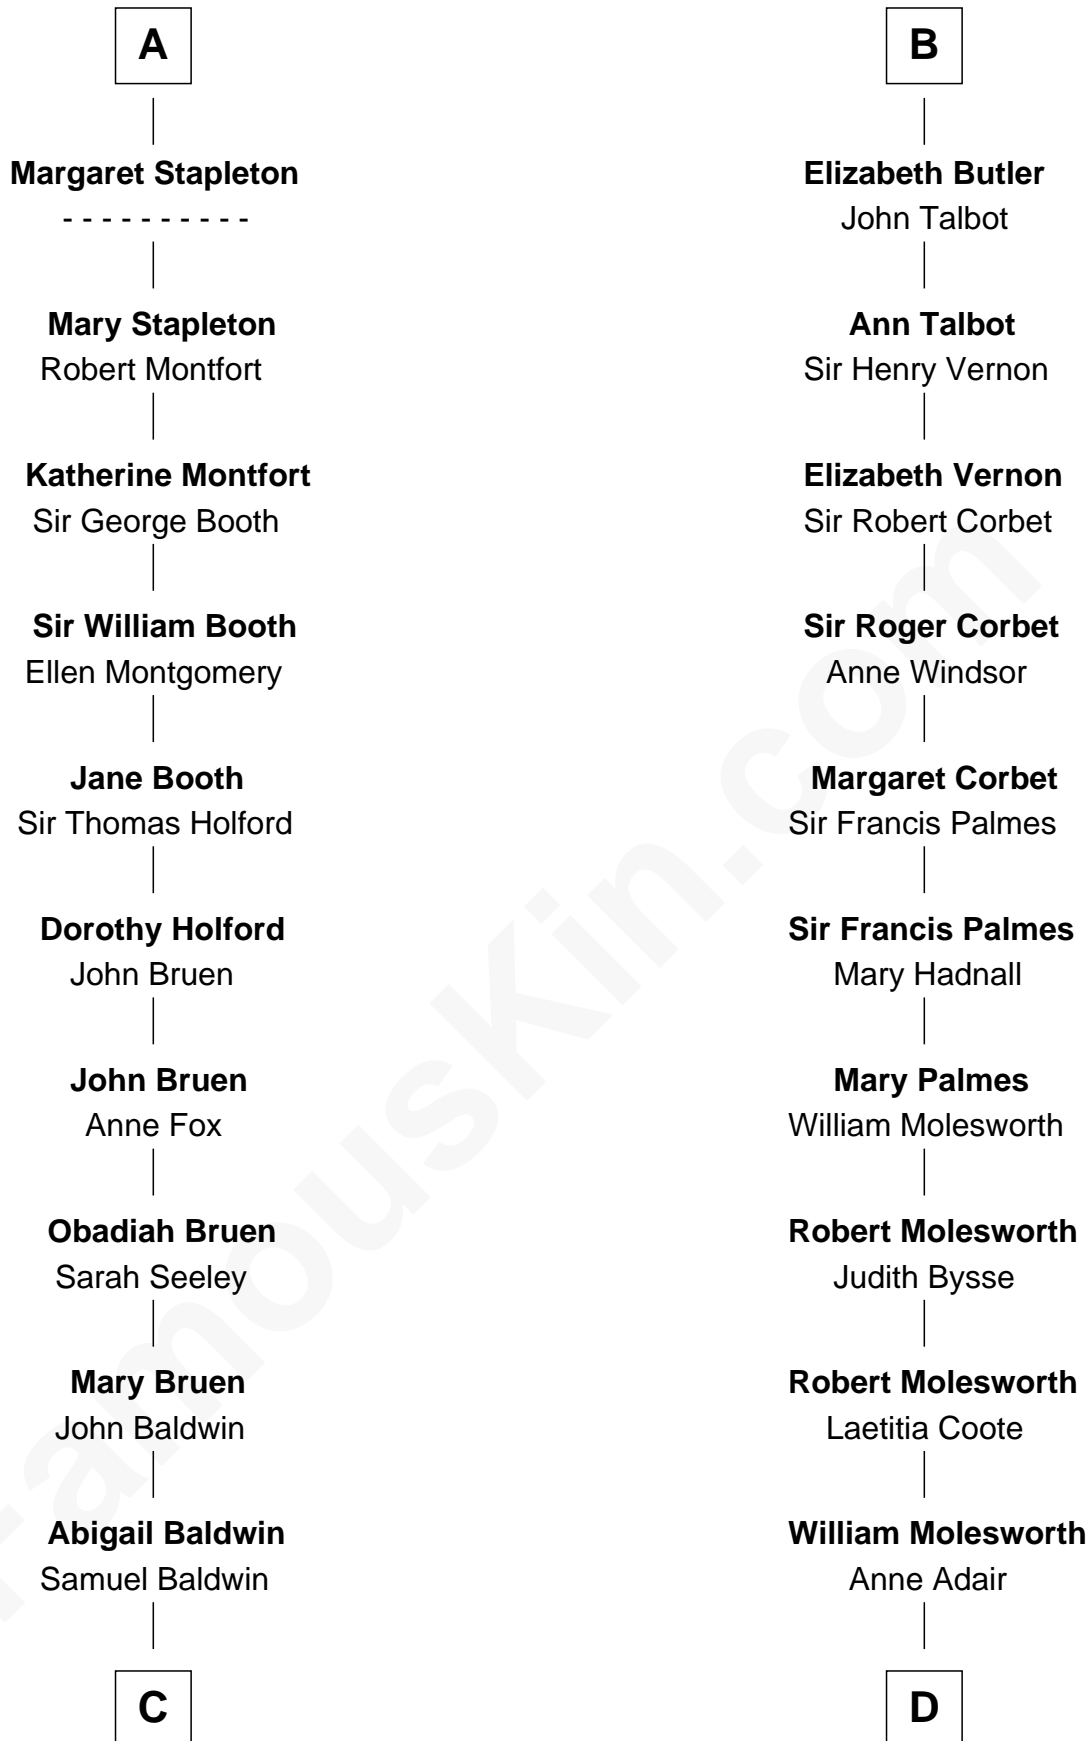

FamousKin.com Relationship Chart of

Abraham Baldwin

Signer of the U.S. Constitution

19th cousin 2 times removed of

Olivia De Havilland

Movie Actress

John, King of England

C

Timothy Baldwin
Bathsheba Stone

Michael Baldwin
Lucy Dudley

Abraham Baldwin
Signer of the U.S. Constitution

D

Richard Molesworth
Catherine Cobb

John Molesworth
Louise Tomkyns

Margaret Letitia Molesworth
Charles Richard De Havilland