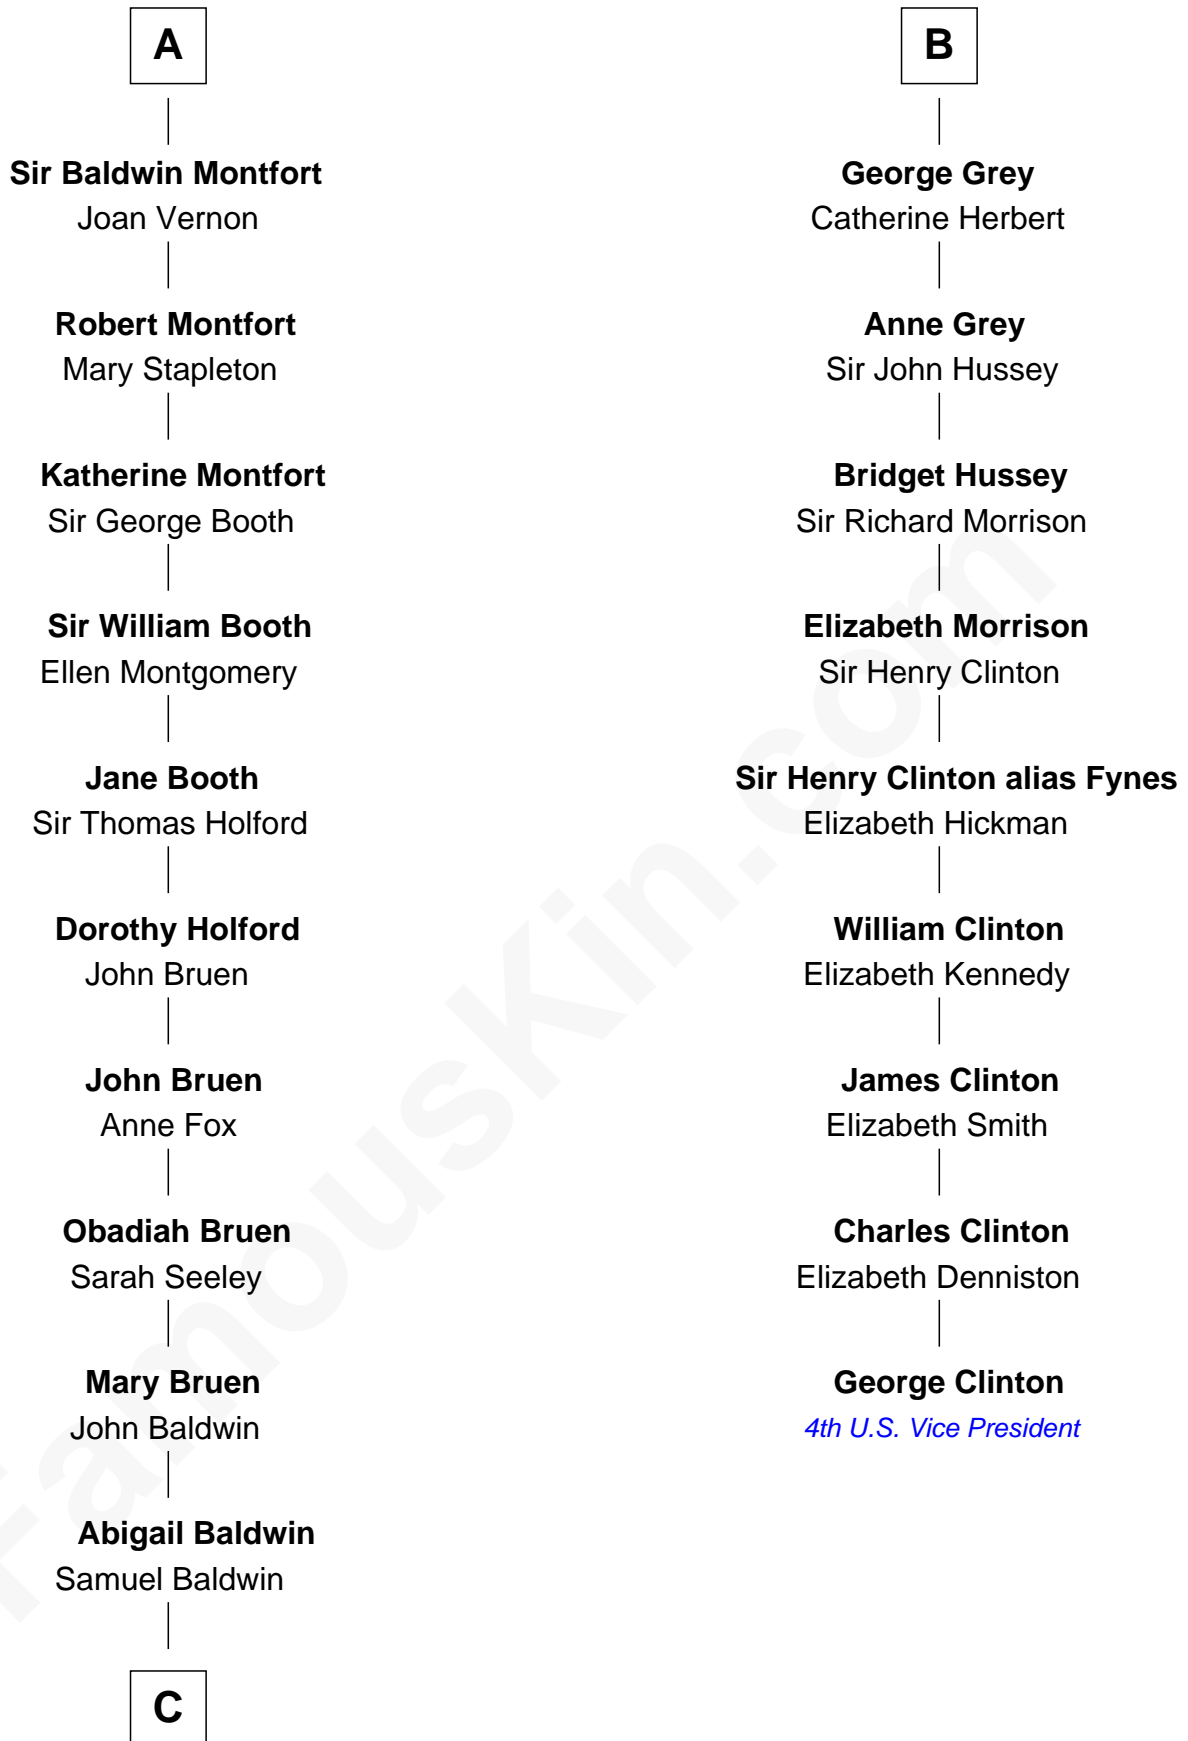

# FamousKin.com Relationship Chart of

**Abraham Baldwin**

*Signer of the U.S. Constitution*

15th cousin 4 times removed of

**George Clinton**

*4th U.S. Vice President*

**Sir Humphrey de Bohun**

Maud of Eu

**C**

—  
**Timothy Baldwin**  
Bathsheba Stone

—  
**Michael Baldwin**  
Lucy Dudley

—  
**Abraham Baldwin**  
*Signer of the U.S. Constitution*

FamousKin.com