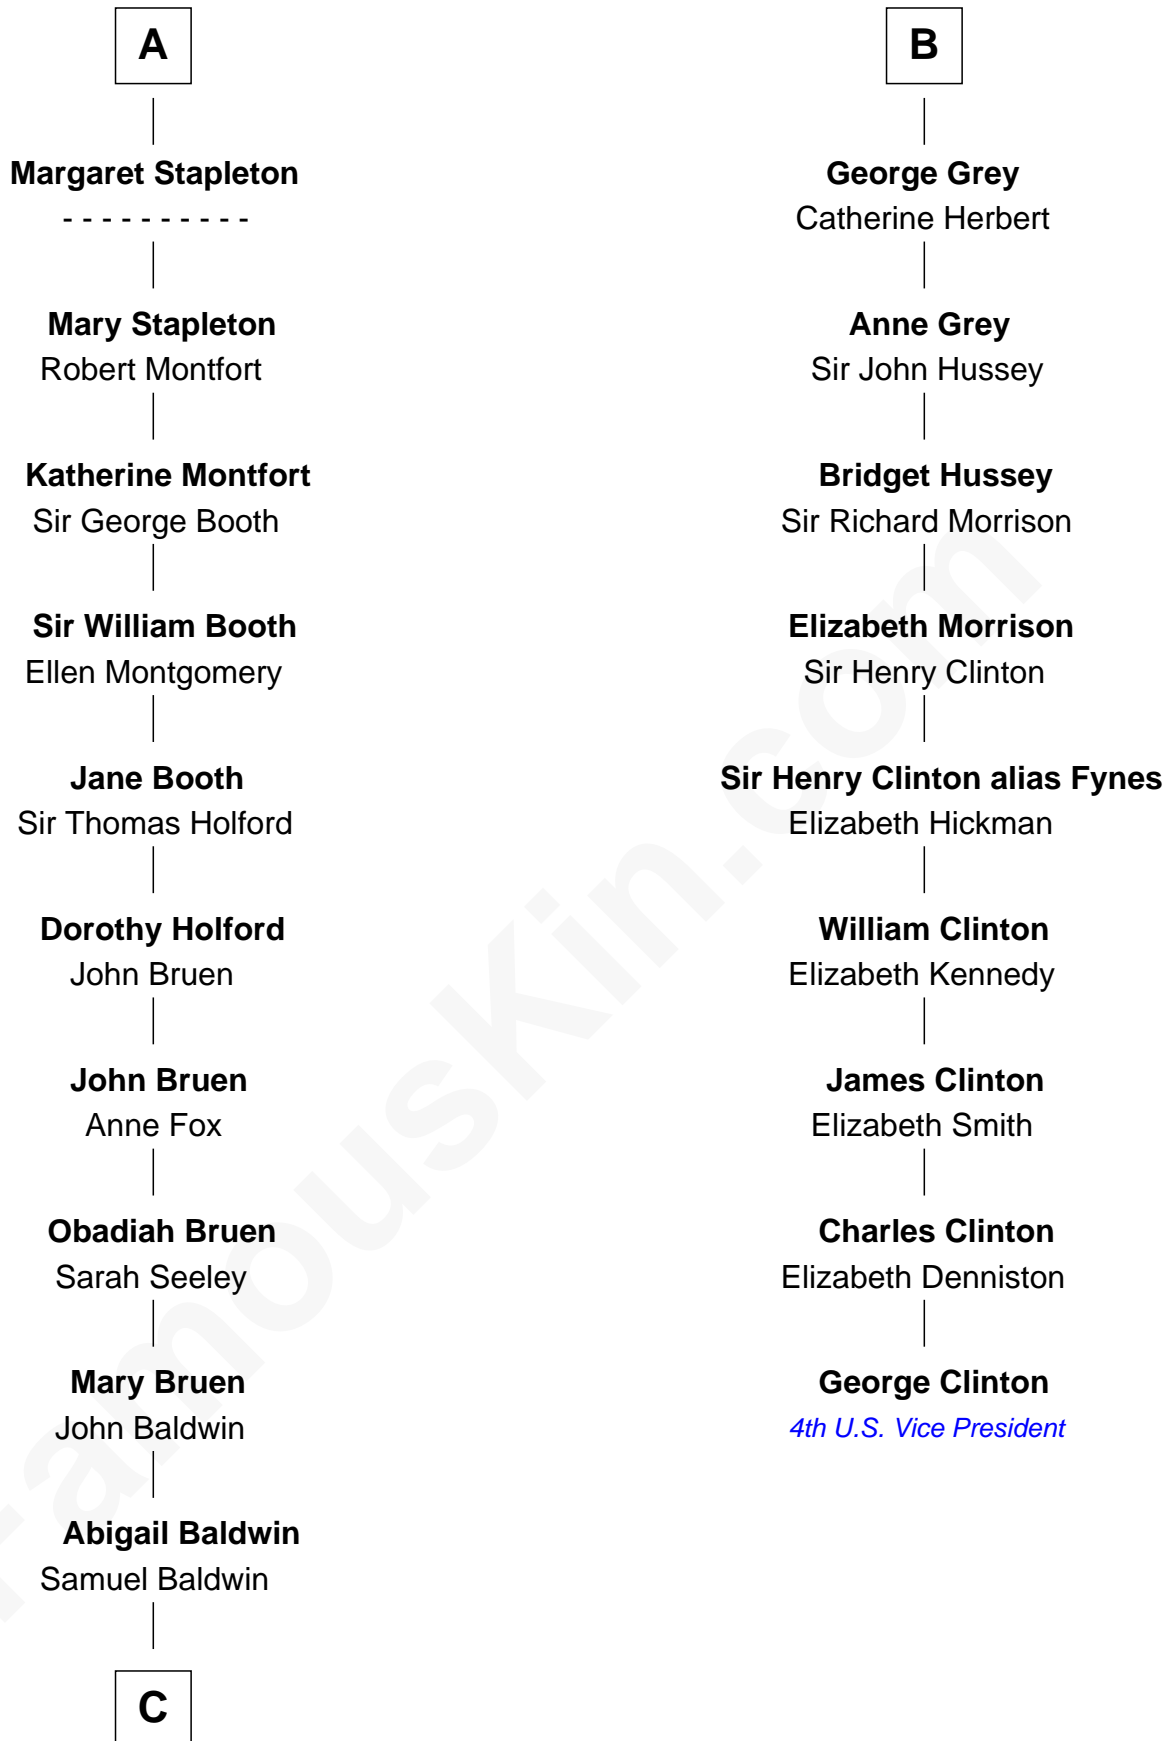

FamousKin.com Relationship Chart of

Abraham Baldwin

Signer of the U.S. Constitution

15th cousin 4 times removed of

George Clinton

4th U.S. Vice President

John, King of England

C

—
Timothy Baldwin
Bathsheba Stone

—
Michael Baldwin
Lucy Dudley

—
Abraham Baldwin
Signer of the U.S. Constitution

FamousKin.com