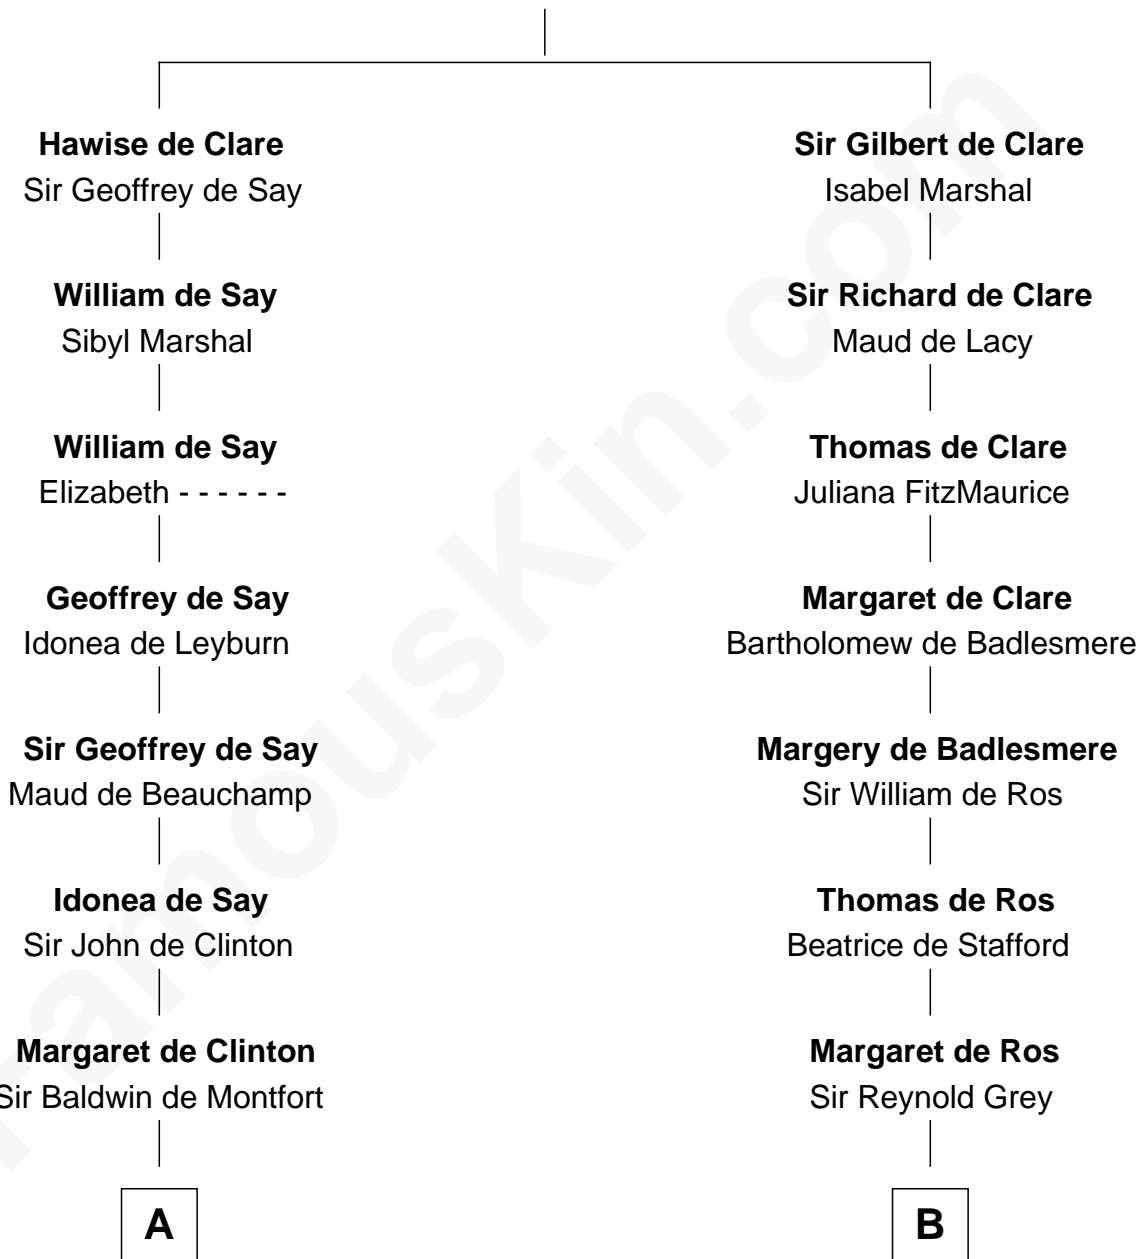

# FamousKin.com Relationship Chart of

**Abraham Baldwin**

*Signer of the U.S. Constitution*

17th cousin 3 times removed of

**George Clinton**

*4th U.S. Vice President*

**Richard de Clare**  
Amice of Gloucester

**C**

—  
**Abigail Baldwin**

Samuel Baldwin

—  
**Timothy Baldwin**

Bathsheba Stone

—  
**Michael Baldwin**

Lucy Dudley

—  
**Abraham Baldwin**

*Signer of the U.S. Constitution*

FamousKin.com