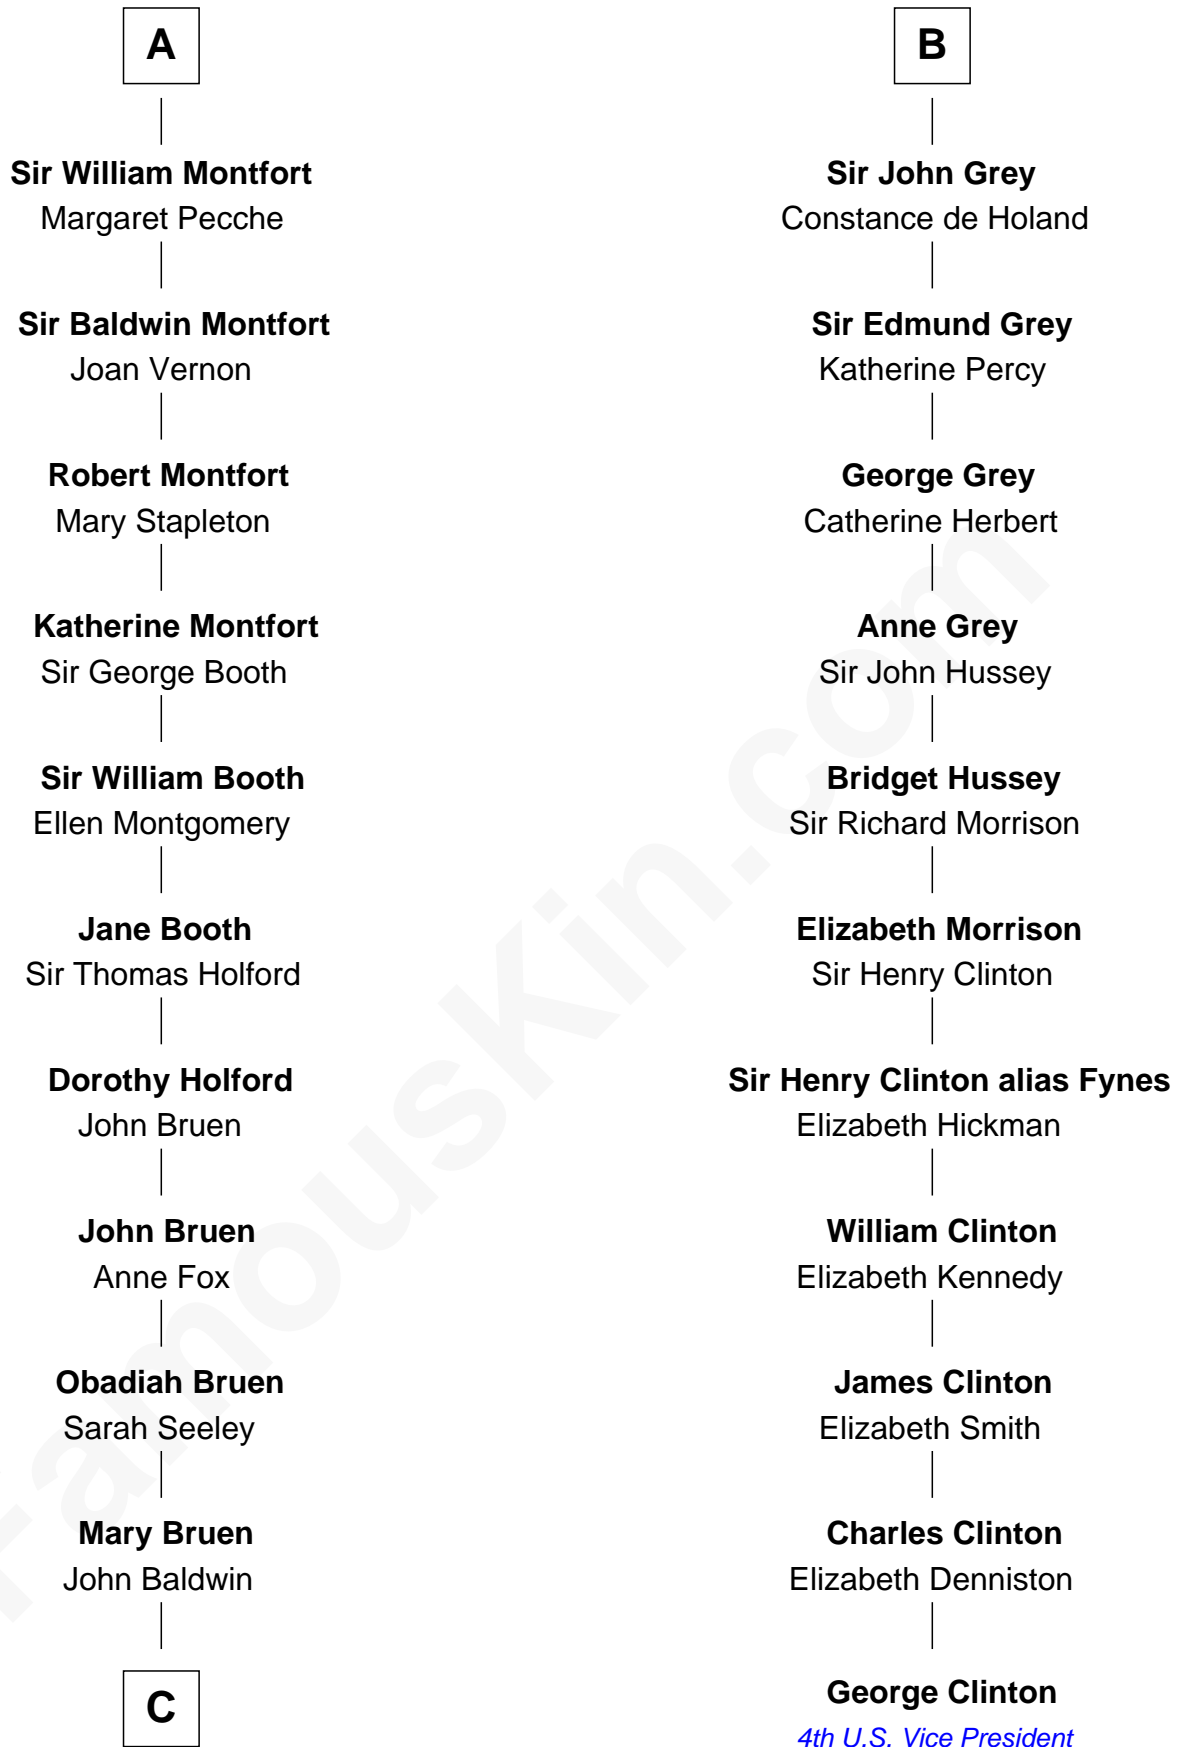

# FamousKin.com Relationship Chart of

**Abraham Baldwin**

*Signer of the U.S. Constitution*

17th cousin 3 times removed of

**George Clinton**

*4th U.S. Vice President*

**Richard de Clare**  
Amice of Gloucester

**C**

—  
**Abigail Baldwin**

Samuel Baldwin

—  
**Timothy Baldwin**

Bathsheba Stone

—  
**Michael Baldwin**

Lucy Dudley

—  
**Abraham Baldwin**