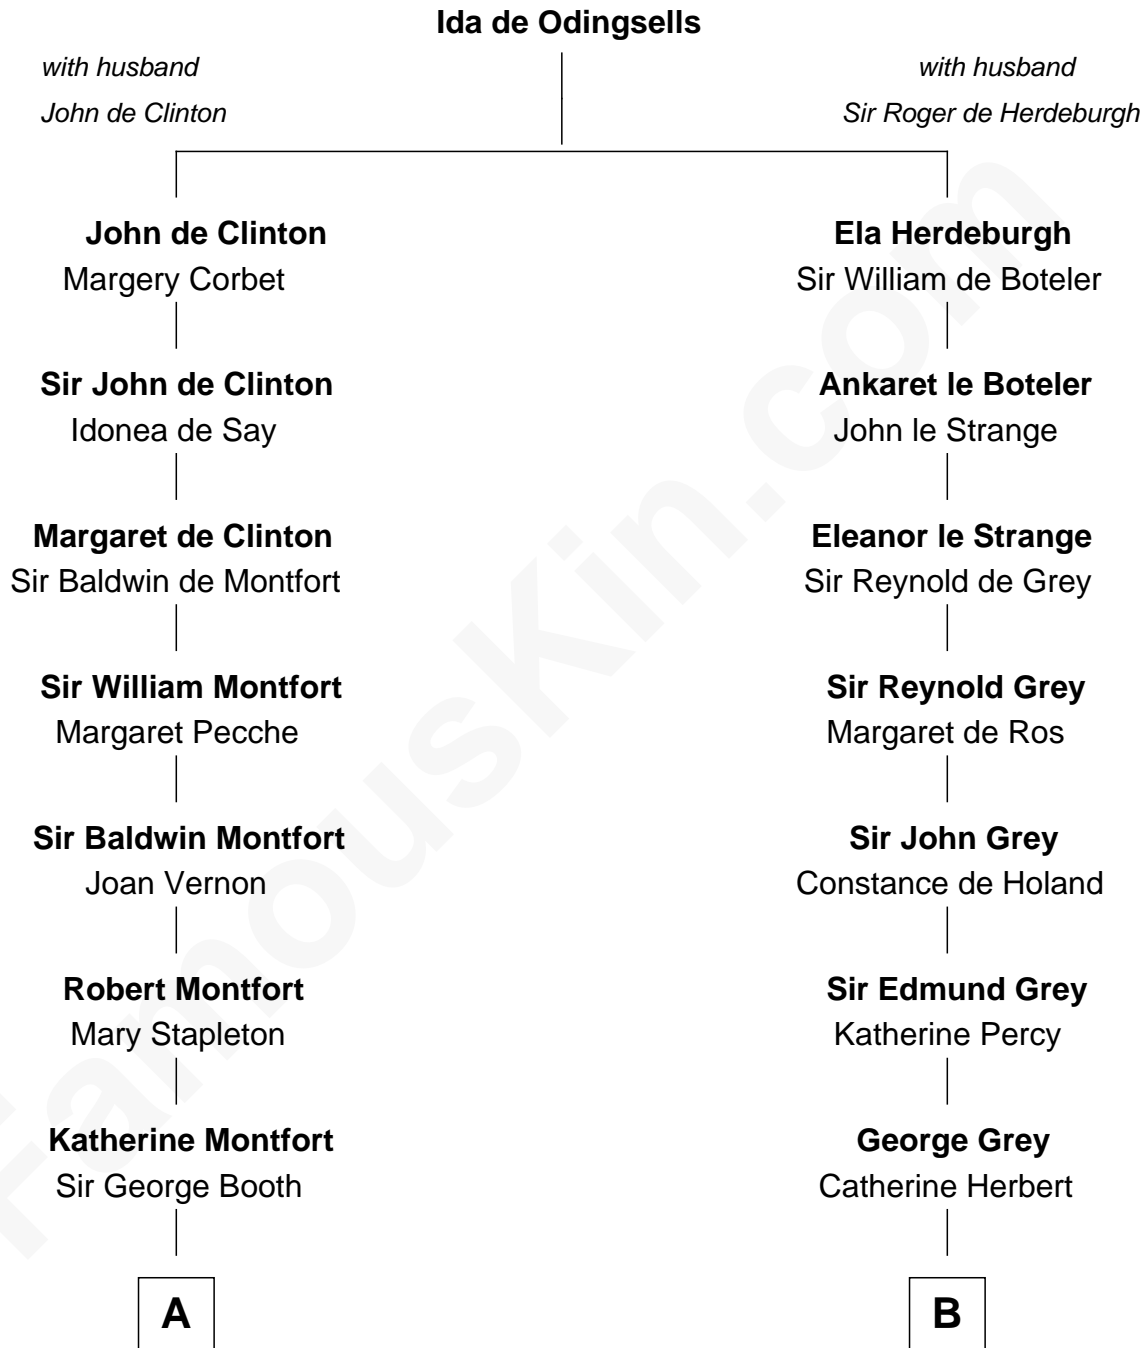

FamousKin.com Relationship Chart of

Abraham Baldwin

Signer of the U.S. Constitution

14th cousin 2 times removed of

George Clinton

4th U.S. Vice President

A

Sir William Booth
Ellen Montgomery

Jane Booth
Sir Thomas Holford

Dorothy Holford
John Bruen

John Bruen
Anne Fox

Obadiah Bruen
Sarah Seeley

Mary Bruen
John Baldwin

Abigail Baldwin
Samuel Baldwin

Timothy Baldwin
Bathsheba Stone

Michael Baldwin
Lucy Dudley

Abraham Baldwin
Signer of the U.S. Constitution

B

Anne Grey
Sir John Hussey

Bridget Hussey
Sir Richard Morrison

Elizabeth Morrison
Sir Henry Clinton

Sir Henry Clinton alias Fynes
Elizabeth Hickman

William Clinton
Elizabeth Kennedy