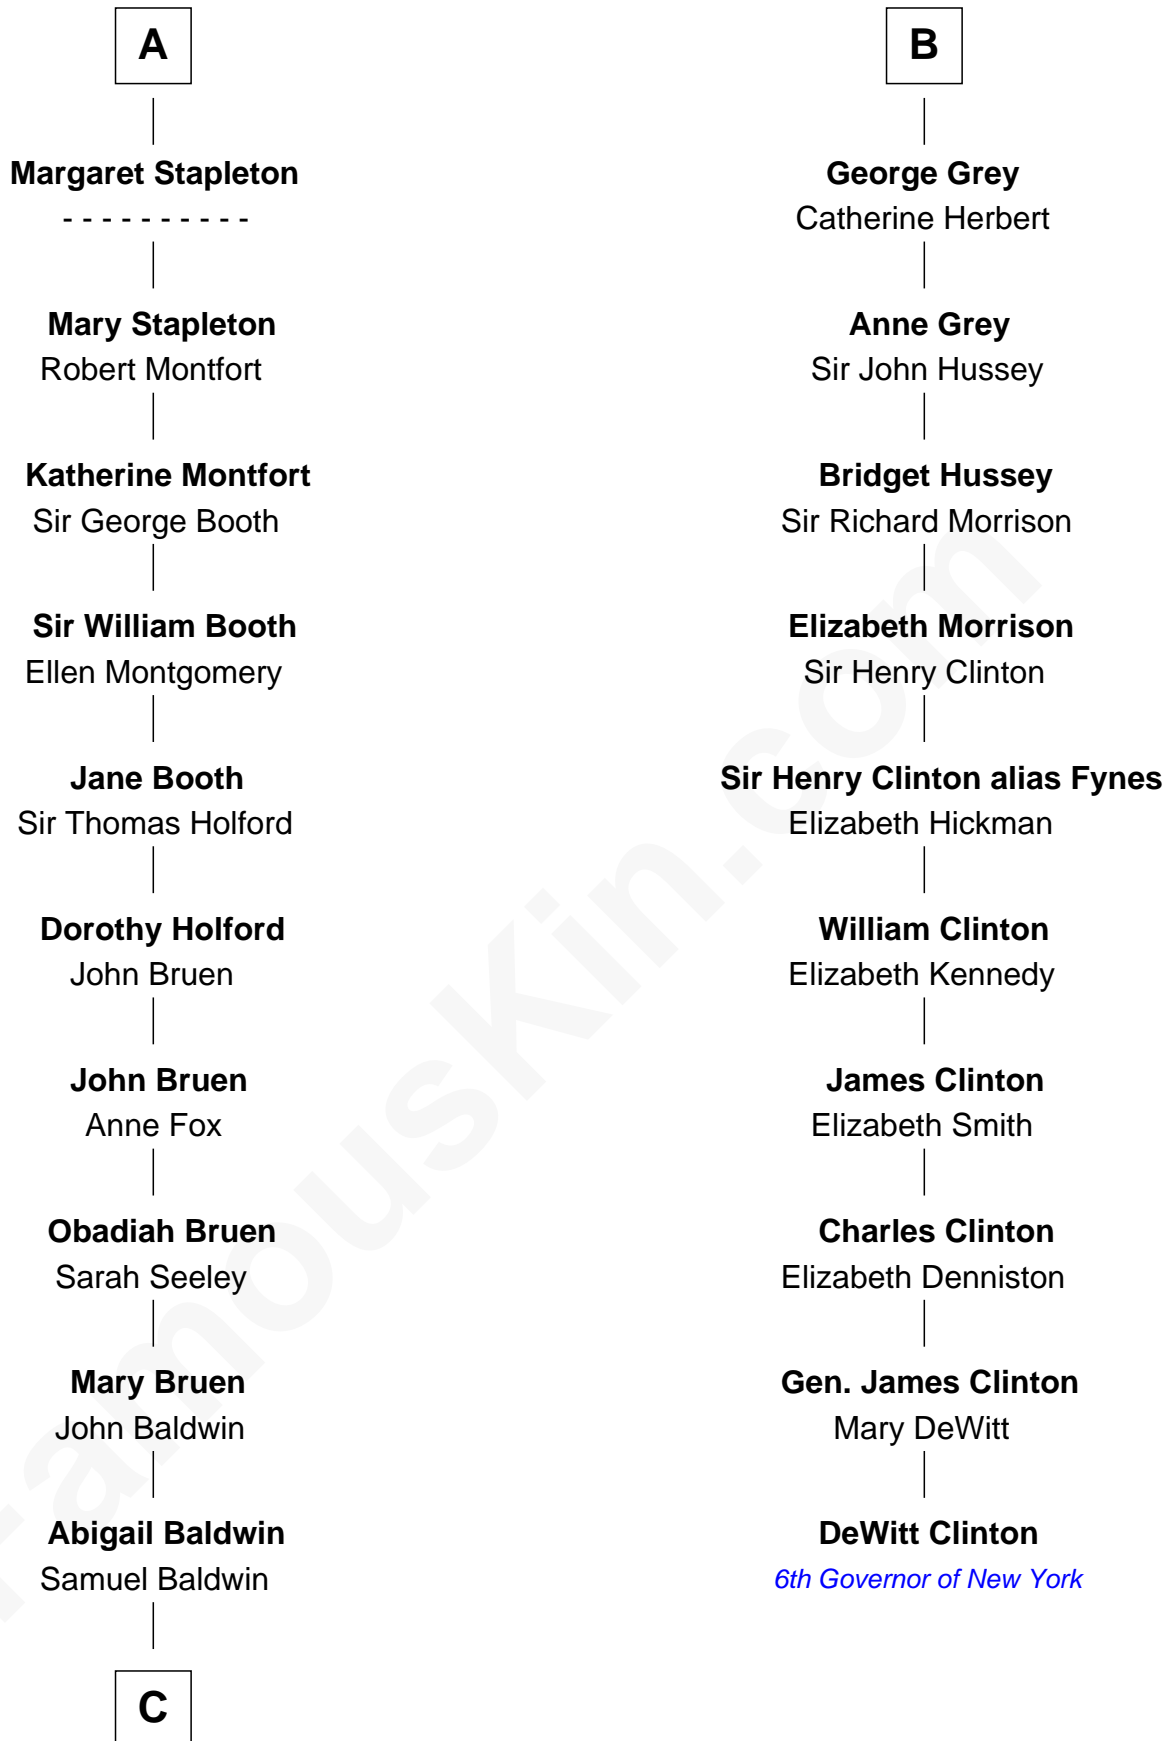

FamousKin.com Relationship Chart of

Abraham Baldwin

Signer of the U.S. Constitution

16th cousin 3 times removed of

DeWitt Clinton

6th Governor of New York

John, King of England

with wife

Margaret Longland
John Deviock

Margaret Deviock
John Stapleton

Henry III, King of England
Eleanor of Provence

Edward I, King of England
Margaret of France

Edmund of Woodstock
Margaret Wake

Joan Plantagenet
Thomas Holand

John de Holand
Elizabeth of Lancaster

Constance de Holand
Sir John Grey

Sir Edmund Grey
Katherine Percy

A

B

C

—
Timothy Baldwin
Bathsheba Stone

—
Michael Baldwin
Lucy Dudley