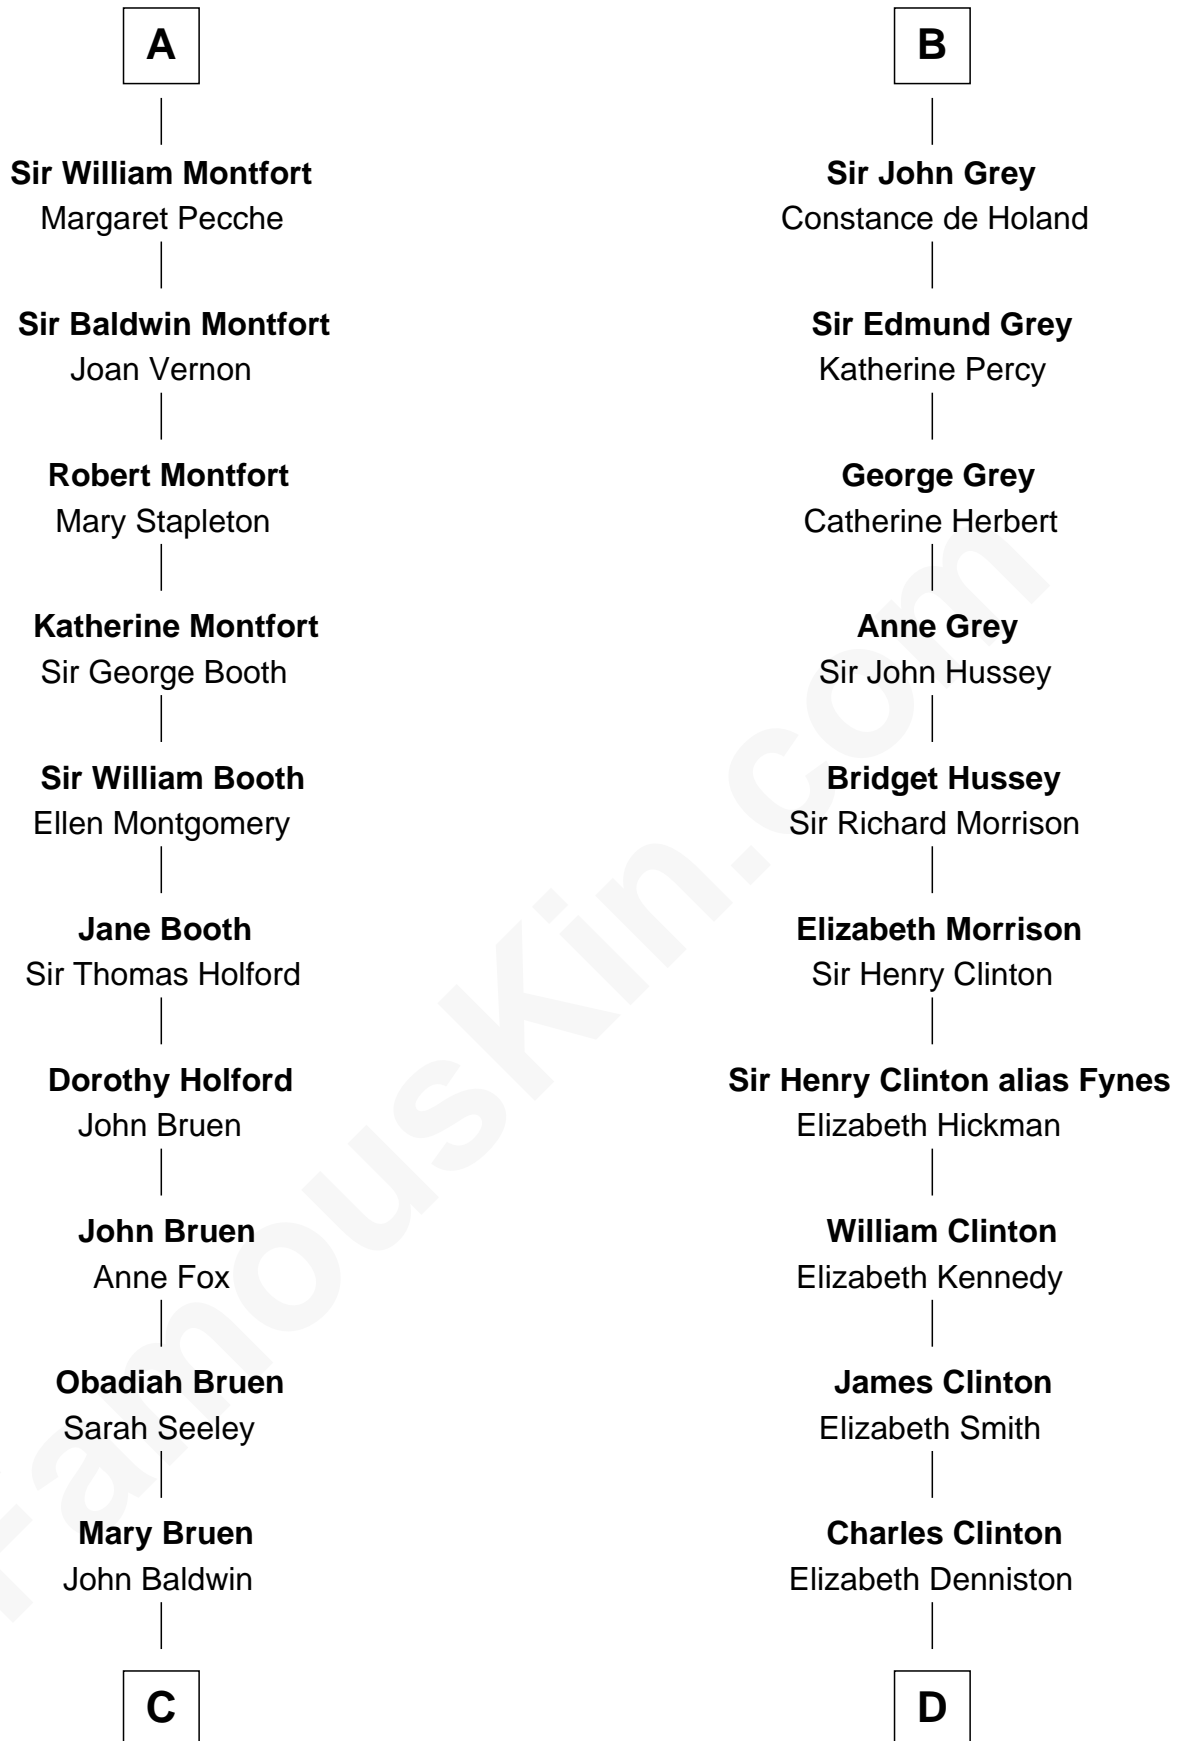

FamousKin.com Relationship Chart of

Abraham Baldwin

Signer of the U.S. Constitution

18th cousin 2 times removed of

DeWitt Clinton

6th Governor of New York

Richard de Clare
Amice of Gloucester

C

Abigail Baldwin
Samuel Baldwin

Timothy Baldwin
Bathsheba Stone

Michael Baldwin
Lucy Dudley

Abraham Baldwin
Signer of the U.S. Constitution

D

Gen. James Clinton
Mary DeWitt

DeWitt Clinton
6th Governor of New York