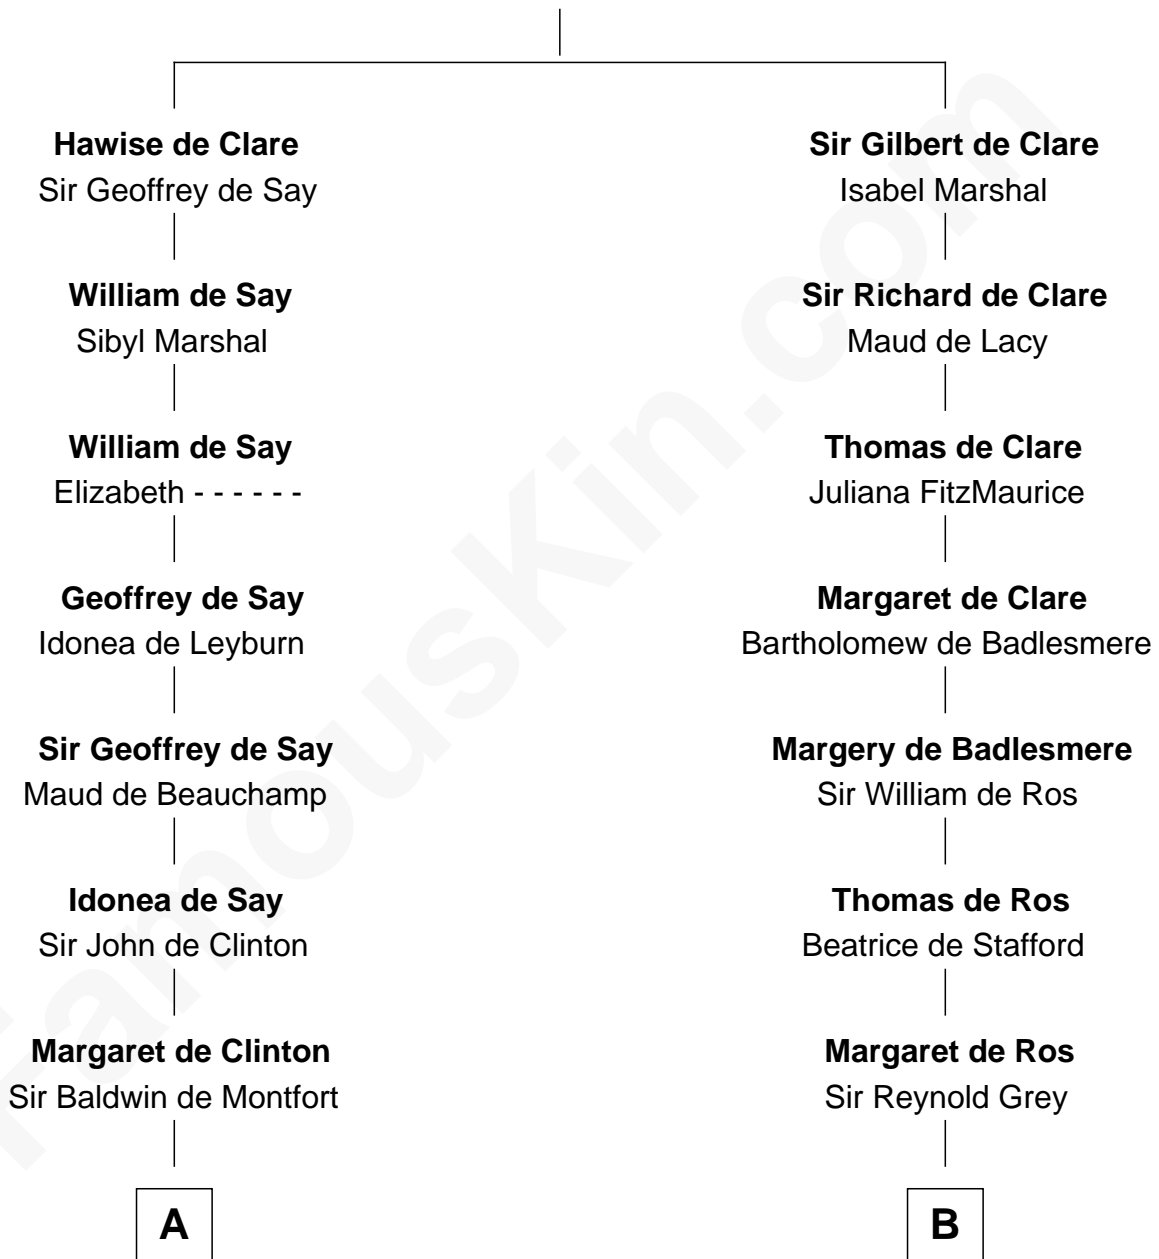

FamousKin.com Relationship Chart of

Abraham Baldwin

Signer of the U.S. Constitution

18th cousin 2 times removed of

DeWitt Clinton

6th Governor of New York

Richard de Clare
Amice of Gloucester

C

Abigail Baldwin
Samuel Baldwin

Timothy Baldwin
Bathsheba Stone

Michael Baldwin
Lucy Dudley

Abraham Baldwin
Signer of the U.S. Constitution

D

Gen. James Clinton
Mary DeWitt

DeWitt Clinton
6th Governor of New York